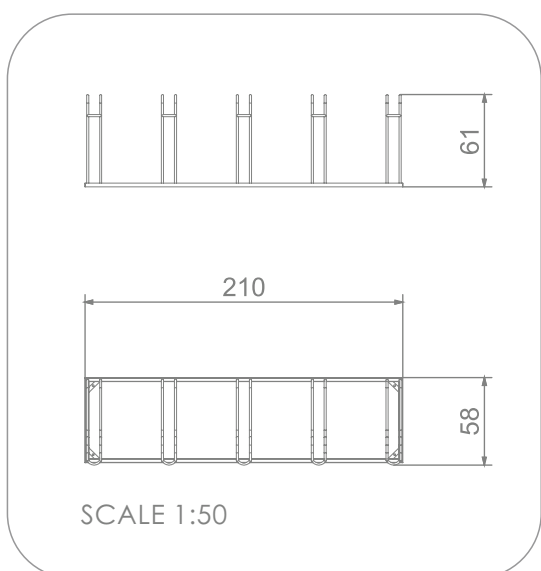

6061

MATERIALS:

STEEL ELEMENTS HOT-DIP GALVANISED

INFORMATION ABOUT THE PRODUCT

Dimensions	210 x 58 cm
Overall height	61 cm
Availability of spare parts	YES