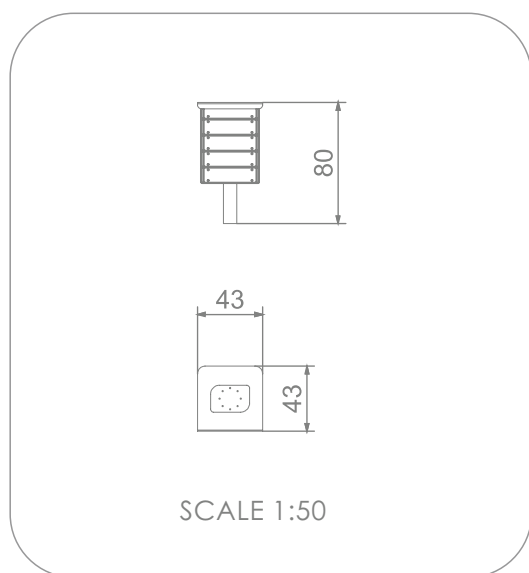

6053

INFORMATION ABOUT THE PRODUCT

Dimensions	43 x 43 cm
Overall height	80 cm
Capacity	40 L
Availability of spare parts	YES

MATERIALS:

SOLID CONSTRUCTION MADE OF BLACKSTEEL S235JR, CLEANED IN THE SANDBLASTING PROCESS

PLATES OF THE WALLS AND PLATFORMS MADE OF COLOURFUL 13 MM HPL