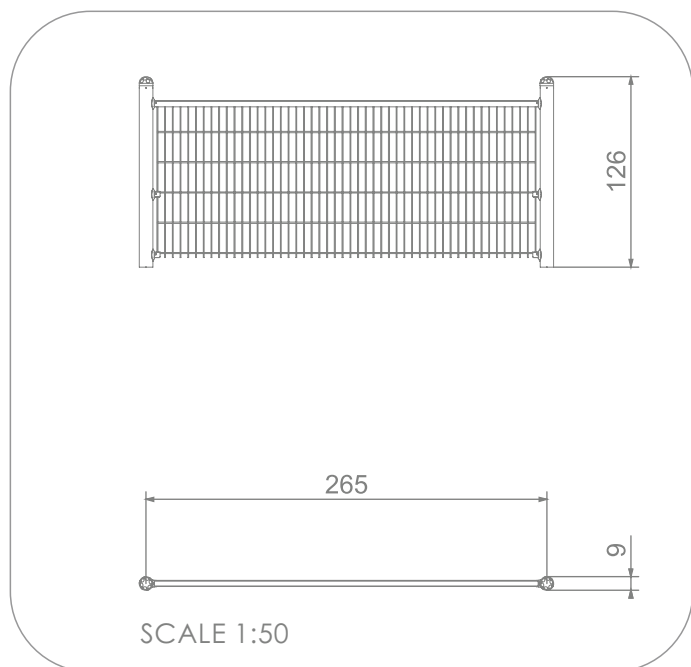

6085

INFORMATION ABOUT THE PRODUCT

Dimensions	9 x 265 cm
Overall height	126 cm
Availability of spare parts	YES

MATERIALS:

SOLID CONSTRUCTION  
MADE OF BLACKSTEEL  
S235JR, CLEANED IN THE  
SANDBLASTING PROCESS