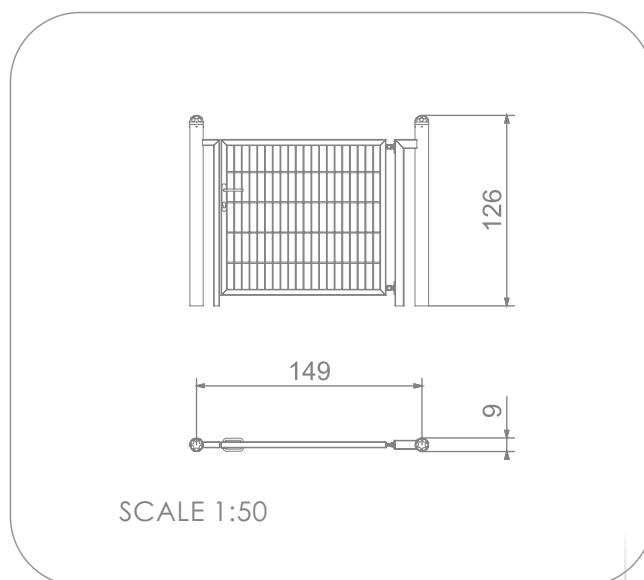

6086

MATERIALS:

SOLID CONSTRUCTION
MADE OF BLACKSTEEL
S235JR, CLEANED IN THE
SANDBLASTING PROCESS

CONNECTING ELEMENTS
LIKE SCREWS, NUTS,
WASHERS MADE OF
STAINLESS STEEL

INFORMATION ABOUT THE PRODUCT

Dimensions	9 x 149 cm
Overall height	126 cm
Availability of spare parts	YES