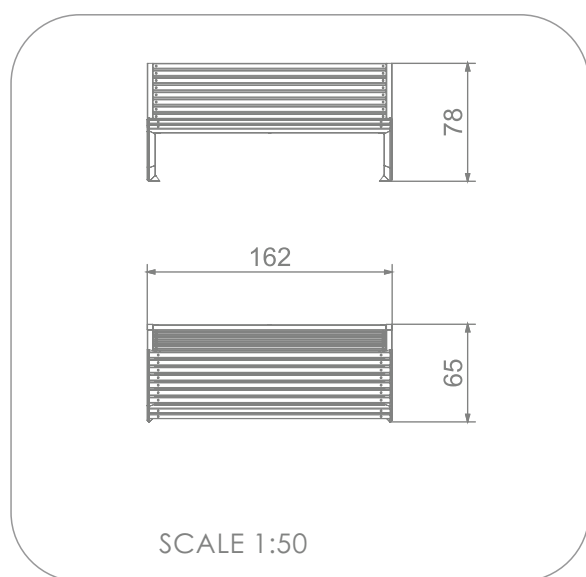

6090

MATERIALS:

STAINLESS STEEL AISI304

IROKO WOOD

INFORMATION ABOUT THE PRODUCT

Dimensions	65 x 162 cm
Overall height	78 cm
Availability of spare parts	YES