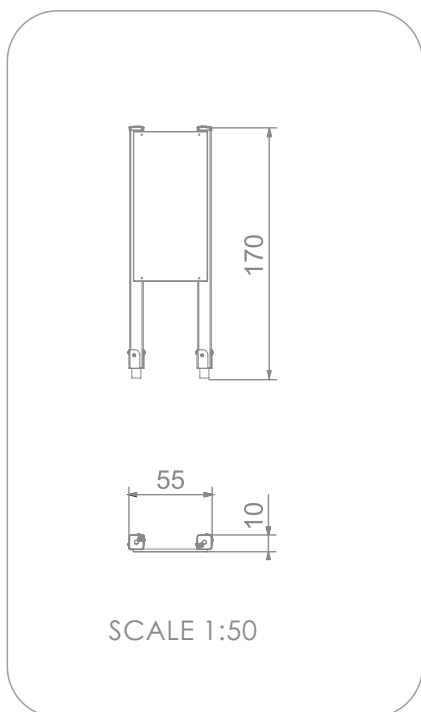

8031

MATERIALS:

<p>SOFT CONIFER WOOD 90 X 90 MM, CORELESS, GLUED IN LAYERS WITH POLYURETHANE GLUES, TOTALLY RESISTANT TO WATER</p>	<p>INFORMATION BOARD WITH PRINTOUT ON UV- RESISTANT FOIL, GLUED TO A HOT DIP GALVANISED METAL SHEET</p>	<p>SAFE POST COVERS MADE OF INJECTION MOLDED POLYAMIDE</p>	<p>WOODEN POSTS ANCHORED TO THE GROUND WITH POWDER GALVANIZED AND POWDER COATED STEEL ANCHORS</p>
			

INFORMATION ABOUT THE PRODUCT

<p>Dimensions</p>	<p>55 x 10 cm</p>
<p>Overall height</p>	<p>170 cm</p>
<p>Availability of spare parts</p>	<p>YES</p>