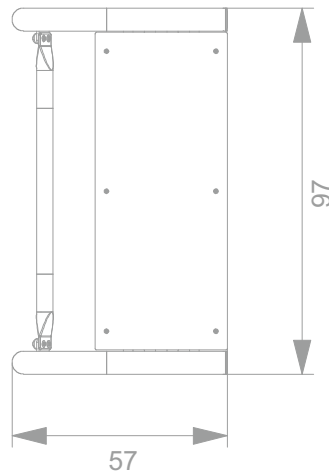

6031

INFORMATION ABOUT THE PRODUCT

Dimensions	97 x 57 cm
Overall height	90 cm
Availability of spare parts	YES

6031

SCALE 1:20

MATERIALS:

SOLID CONSTRUCTION  
MADE OF BLACKSTEEL  
S235JR, CLEANED IN THE  
SANDBLASTING PROCESS

PLATES OF THE SEATS  
MADE OF COLOURFUL  
13 MM HPL