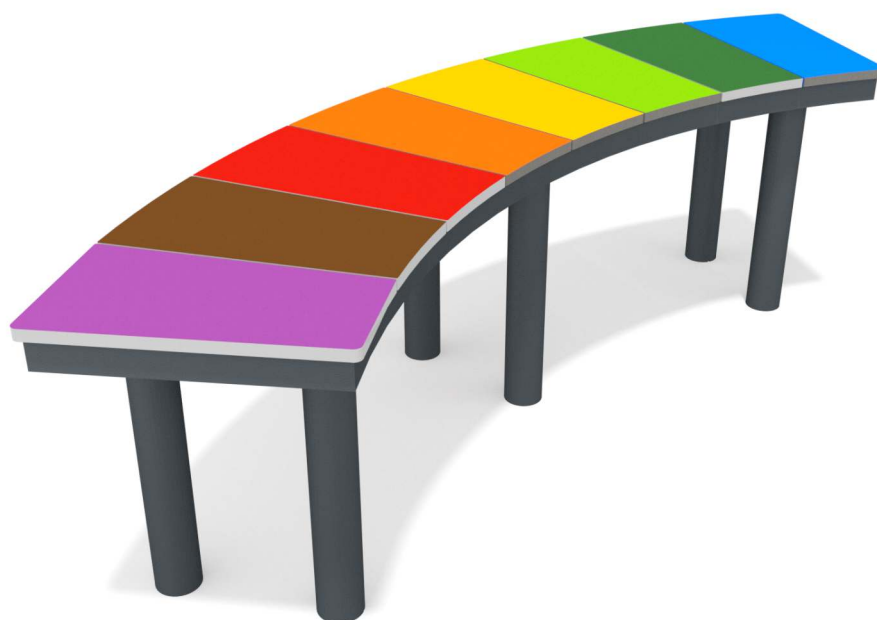

6032

INFORMATION ABOUT THE PRODUCT

Dimensions	162 x 55 cm
Overall height	45 cm
Availability of spare parts	YES

6032

MATERIALS:

SOLID CONSTRUCTION
MADE OF BLACKSTEEL
S235JR, CLEANED IN THE
SANDBLASTING PROCESS

PLATES OF THE SEAT
MADE OF COLOURFUL
TRIPLE LAYERED 15 MM
HDPE POLYETHYLENE,
IN THE HIGHEST QUALITY