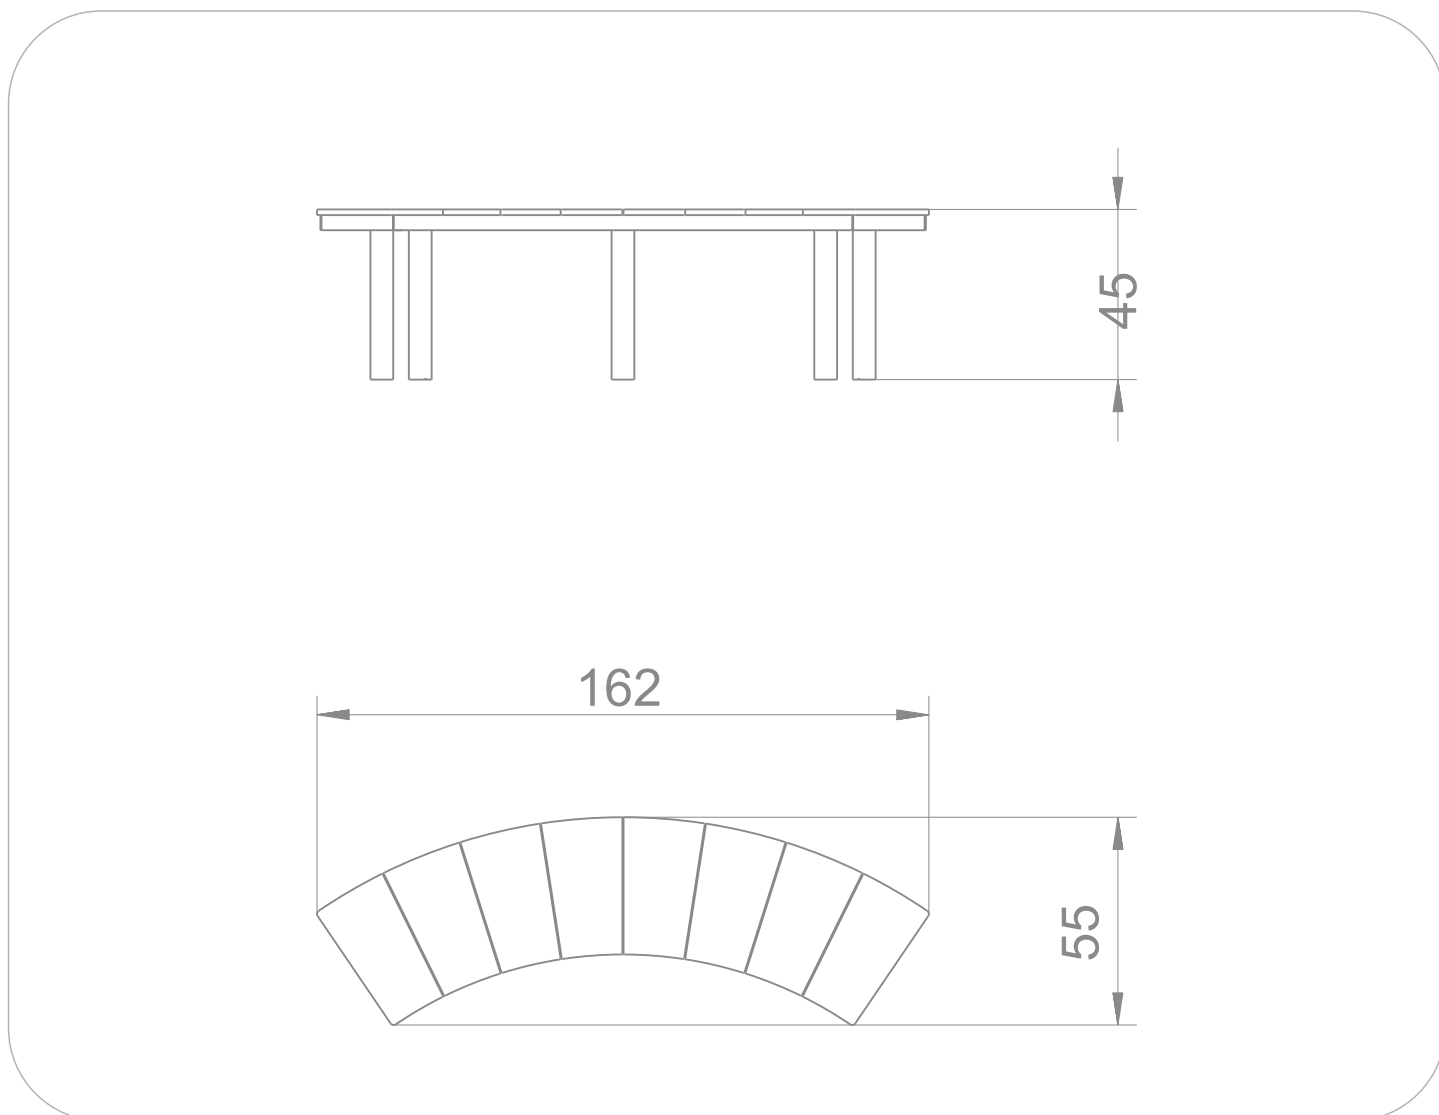

6032

INFORMATION ABOUT THE PRODUCT

Dimensions	162 x 55 cm
Overall height	45 cm
Availability of spare parts	YES

6032

MATERIALS:

SOLID CONSTRUCTION
MADE OF BLACKSTEEL
S235JR, CLEANED IN THE
SANDBLASTING PROCESS

PLATES OF THE SEAT
MADE OF COLOURFUL
TRIPLE LAYERED 15 MM
HDPE POLYETHYLENE,
IN THE HIGHEST QUALITY