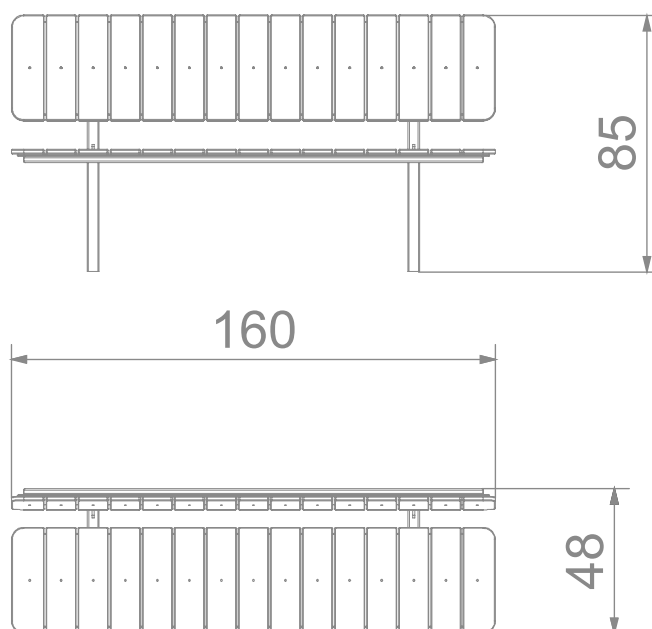

6033

INFORMATION ABOUT THE PRODUCT

Dimensions	160 x 48 cm
Overall height	85 cm
Availability of spare parts	YES

6033

SCALE 1:25

MATERIALS:

SOLID CONSTRUCTION  
MADE OF BLACKSTEEL  
S235JR, CLEANED IN THE  
SANDBLASTING PROCESS

PLATES OF THE SEAT  
MADE OF COLOURFUL  
TRIPLE LAYERED 15 MM  
HDPE POLYETHYLENE,  
IN THE HIGHEST QUALITY