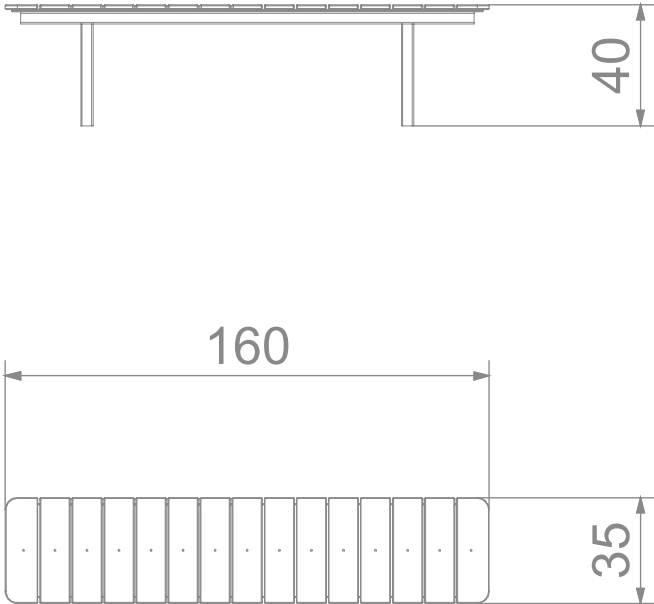

6034

INFORMATION ABOUT THE PRODUCT

Dimensions	160 x 35 cm
Overall height	40 cm
Availability of spare parts	YES

6034

SCALE 1:25

MATERIALS:

SOLID CONSTRUCTION  
MADE OF BLACKSTEEL  
S235JR, CLEANED IN THE  
SANDBLASTING PROCESS

PLATES OF THE SEAT  
MADE OF COLOURFUL  
TRIPLE LAYERED 15 MM  
HDPE POLYETHYLENE,  
IN THE HIGHEST QUALITY