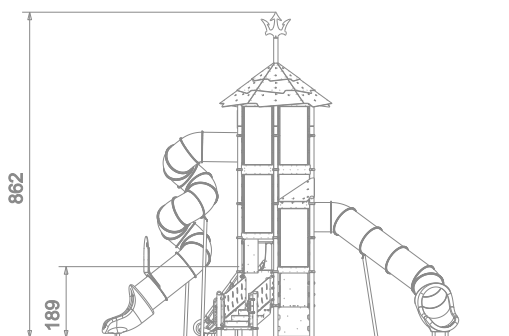

1401

MEGA

SLIDING

SOCIALIZING

CLIMBING

JUMPING

BALANCING

INFORMATION ABOUT THE PRODUCT

Dimensions	943 x 773 cm
Safety zone	1287 x 1174 cm
Safety zone area	78,6 m ²
Overall height	862 cm
Free fall height	189 cm
Amount of users	42
Product complies with EN 1176-1:2017-12	YES
Availability of spare parts	YES
Age range	3-12
According to EN 1176-1:2017-12 norm, the product requires applying a safety surface according to the product's free fall height.	

1401

MEGA

skala 1:200

MATERIALS:

<p>STEEL CONSTRUCTION: Ø114 PIPES, POWDER GALVANIZED AND COVERED IN POWDER COATING PAINT</p>	<p>PANELS: HDPE 15 MM</p>	<p>PLATFORM: STEEL SHEET GALVANIZED AND COVERED WITH POWDER COATING PAINT + HPL 6 MM</p>	<p>SLIDES ARE MADE USING ROTOMOULDING TECHNIQUE USING LDPE MATERIAL.</p>	<p>CLIMBING WALLS AND SIDES OF STAIRS: HPL 13 MM</p>	<p>SAFE WINDOWS: TRANSPARENT POLYCARBONATE</p>