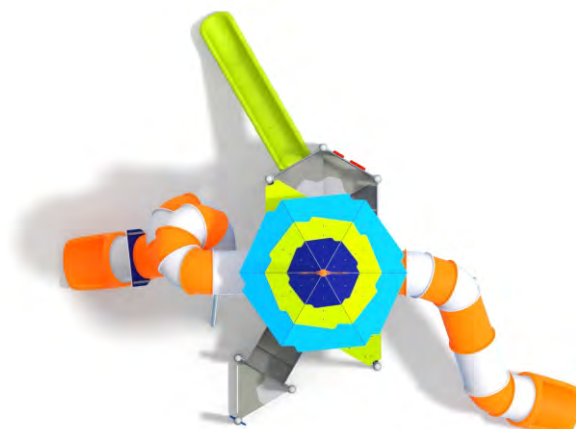

1401

MEGA

SLIDING

SOCIALIZING

CLIMBING

JUMPING

BALANCING

INFORMATION ABOUT THE PRODUCT

Dimensions	943 x 773 cm
Safety zone	1287 x 1174 cm
Safety zone area	78,6 m ²
Overall height	862 cm
Free fall height	189 cm
Amount of users	42
Product complies with EN 1176-1:2017-12	YES
Availability of spare parts	YES
Age range	3-12
According to EN 1176-1:2017-12 norm, the product requires applying a safety surface according to the product's free fall height.	

1401

MEGA

skala 1:200

MATERIALS:

<p>STEEL CONSTRUCTION: Ø114 PIPES, POWDER GALVANIZED AND COVERED IN POWDER COATING PAINT</p>	<p>PANELS: HDPE 15 MM</p>	<p>PLATFORM: STEEL SHEET GALVANIZED AND COVERED WITH POWDER COATING PAINT + HPL 6 MM</p>	<p>SLIDES ARE MADE USING ROTOMOULDING TECHNIQUE USING LDPE MATERIAL.</p>	<p>CLIMBING WALLS AND SIDES OF STAIRS: HPL 13 MM</p>	<p>SAFE WINDOWS: TRANSPARENT POLYCARBONATE</p>