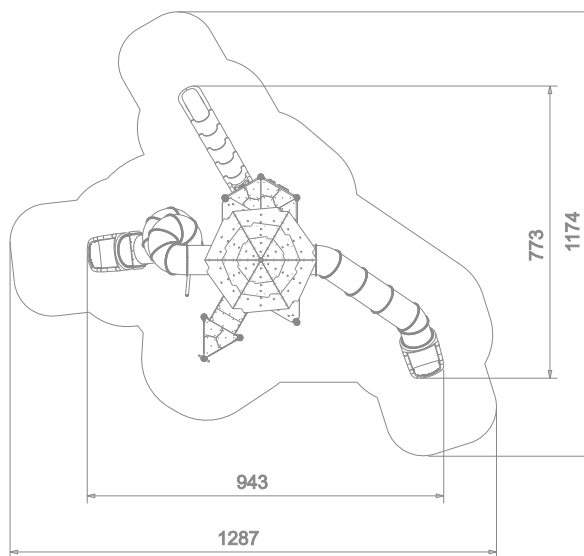

1401

MEGA

SLIDING

SOCIALIZING

CLIMBING

JUMPING

BALANCING

INFORMATION ABOUT THE PRODUCT

Dimensions	943 x 773 cm
Safety zone	1287 x 1174 cm
Safety zone area	78,6 m ²
Overall height	862 cm
Free fall height	189 cm
Amount of users	42
Product complies with EN 1176-1:2017-12	YES
Availability of spare parts	YES
Age range	3-12
According to EN 1176-1:2017-12 norm, the product requires applying a safety surface according to the product's free fall height.	

1401

MEGA

skala 1:200

MATERIALS:

<p>STEEL CONSTRUCTION: Ø114 PIPES, POWDER GALVANIZED AND COVERED IN POWDER COATING PAINT</p>	<p>PANELS: HDPE 15 MM</p>	<p>PLATFORM: STEEL SHEET GALVANIZED AND COVERED WITH POWDER COATING PAINT + HPL 6 MM</p>	<p>SLIDES ARE MADE USING ROTOMOULDING TECHNIQUE USING LDPE MATERIAL.</p>	<p>CLIMBING WALLS AND SIDES OF STAIRS: HPL 13 MM</p>	<p>SAFE WINDOWS: TRANSPARENT POLYCARBONATE</p>