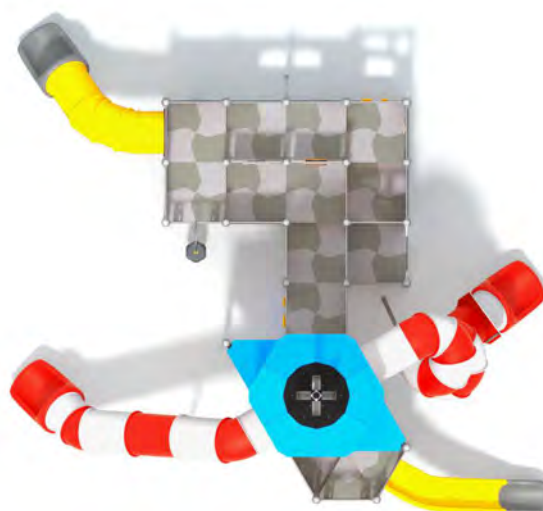

1402

SLIDING

SOCIALIZING

CLIMBING

JUMPING

BALANCING

### INFORMATION ABOUT THE PRODUCT

Dimensions	989 x 902 cm
Safety zone	1376 x 1244 cm
Safety zone area	117,6 m <sup>2</sup>
Overall height	862 cm
Free fall height	189 cm
Amount of users	76
Product complies with EN 1176-1:2017-12	YES
Availability of spare parts	YES
Age range	3-12

According to EN 1176-1:2017-12 norm, the product requires applying a safety surface according to the product's free fall height.

## MATERIALS:

<p>STEEL CONSTRUCTION: Ø114 PIPES, POWDER GALVANIZED AND COVERED IN POWDER COATING PAINT</p>	<p>PANELS: HDPE 15 MM</p>	<p>PLATFORM: STEEL SHEET GALVANIZED AND COVERED WITH POWDER COATING PAINT + HPL 6 MM</p>	<p>SLIDES ARE MADE USING ROTOMOULDING TECHNIQUE USING LDPE MATERIAL.</p>	<p>CLIMBING WALLS AND SIDES OF STAIRS: HPL 13 MM</p>	<p>SAFE WINDOWS: TRANSPARENT POLYCARBONATE</p>	<p>BARS AND FIREMAN'S POLES: STAINLESS STEEL AISI304</p>