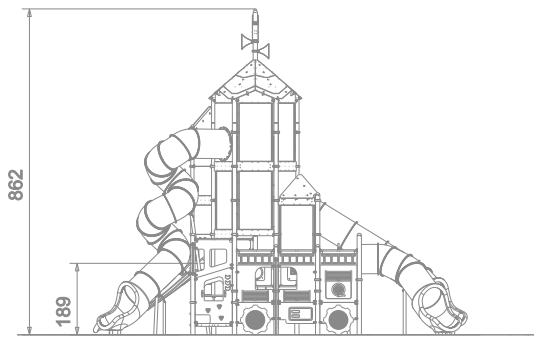

1402

MEGA

SCALE 1:200

MATERIALS:

STEEL CONSTRUCTION: Ø114 PIPES, POWDER GALVANIZED AND COVERED IN POWDER COATING PAINT	PANELS: HDPE 15 MM	PLATFORM: STEEL SHEET GALVANIZED AND COVERED WITH POWDER COATING PAINT + HPL 6 MM	SLIDES ARE MADE USING ROTOMOULDING TECHNIQUE USING LDPE MATERIAL.	CLIMBING WALLS AND SIDES OF STAIRS: HPL 13 MM	SAFE WINDOWS: TRANSPARENT POLYCARBONATE	BARS AND FIREMAN'S POLES: STAINLESS STEEL AISI304