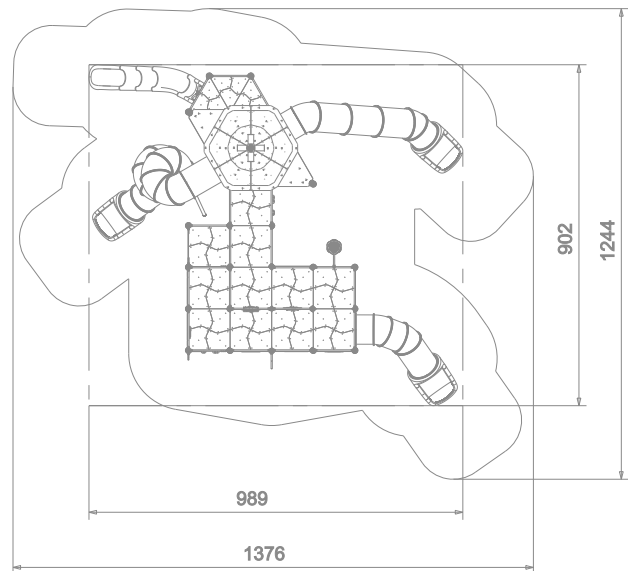

### INFORMATION ABOUT THE PRODUCT

Dimensions	989 x 902 cm
Safety zone	1376 x 1244 cm
Safety zone area	117,6 m <sup>2</sup>
Overall height	862 cm
Free fall height	189 cm
Amount of users	76
Product complies with EN 1176-1:2017-12	YES
Availability of spare parts	YES
Age range	3-12

According to EN 1176-1:2017-12 norm, the product requires applying a safety surface according to the product's free fall height.

# MEGA

SCALE 1:200