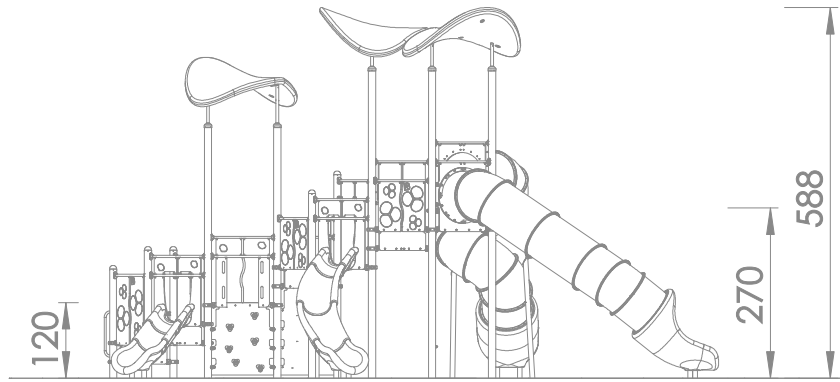

SENSORIAL INTEGRATION

INFORMATION ABOUT THE PRODUCT

Dimensions	975 x 673 cm
Safety zone	1331 x 1048 cm
Safety zone area	92,3 m ²
Overall height	588 cm
Free fall height	270 cm
Amount of users	23
The heaviest element	55 kg
The biggest element	6 m
Product complies with EN 1176-1:2017-12	YES
Availability of spare parts	YES
Availability of spare parts	1-12

According to EN 1176-1:2017-12 norm, the product requires applying a safety surface according to the product's free fall height.

1215

SCALE 1:120

SCALE 1:120

MATERIALS:

<p>STEEL CONSTRUCTION: Ø114 PIPES, POWDER GALVANIZED AND COVERED IN POWDER COATING PAINT</p>	<p>FIXING FOR ROOFS: STAINLESS STEEL AISI304</p>	<p>PANELS: HDPE 15 MM</p>	<p>PLATFORM: STEEL SHEET GALVANIZED AND COVERED WITH POWDER COATING PAINT + HPL 6 MM</p>	<p>SLIDES AND ROOFS ARE MADE USING ROTO-MOULDING TECHNIQUE USING LDPE MATERIAL.</p>	<p>CLIMBING WALLS AND SIDES OF STAIRS: HPL 13 MM</p>