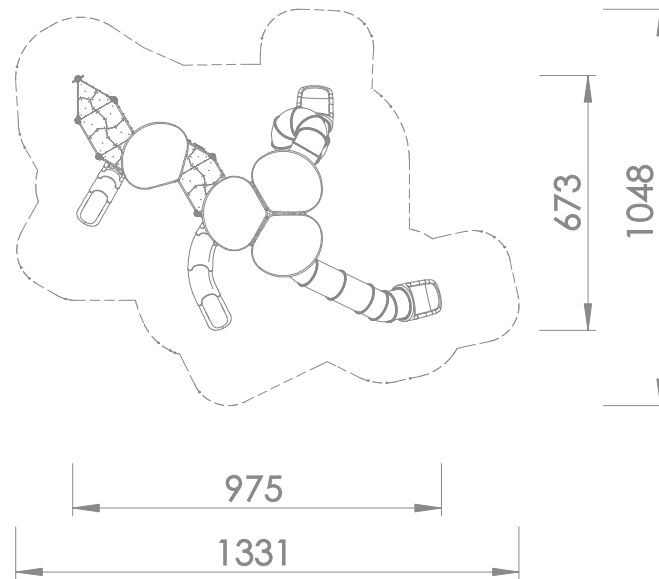

SENSORIAL INTEGRATION

INFORMATION ABOUT THE PRODUCT

Dimensions	975 x 673 cm
Safety zone	1331 x 1048 cm
Safety zone area	92,3 m ²
Overall height	588 cm
Free fall height	270 cm
Amount of users	23
The heaviest element	55 kg
The biggest element	6 m
Product complies with EN 1176-1:2017-12	YES
Availability of spare parts	YES
Availability of spare parts	1-12

According to EN 1176-1:2017-12 norm, the product requires applying a safety surface according to the product's free fall height.

1215

SCALE 1:120

SCALE 1:120

MATERIALS:

<p>STEEL CONSTRUCTION: Ø114 PIPES, POWDER GALVANIZED AND COVERED IN POWDER COATING PAINT</p>	<p>FIXING FOR ROOFS: STAINLESS STEEL AISI304</p>	<p>PANELS: HDPE 15 MM</p>	<p>PLATFORM: STEEL SHEET GALVANIZED AND COVERED WITH POWDER COATING PAINT + HPL 6 MM</p>	<p>SLIDES AND ROOFS ARE MADE USING ROTO-MOULDING TECHNIQUE USING LDPE MATERIAL.</p>	<p>CLIMBING WALLS AND SIDES OF STAIRS: HPL 13 MM</p>