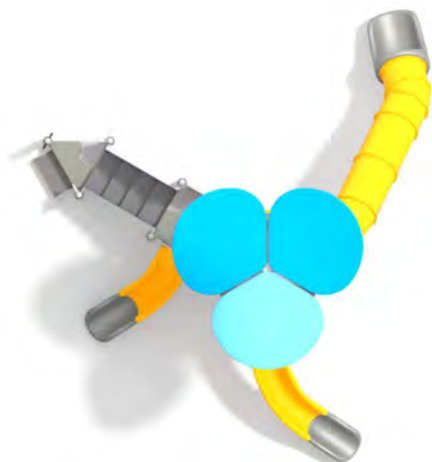

1216

FRESH GREEN

OCEAN BLUE

SLIDING

SOCIALIZING

CLIMBING

JUMPING

BALANCING

SENSORIAL INTEGRATION

INFORMATION ABOUT THE PRODUCT

Dimensions	796 x 701 cm
Safety zone	1168 x 1011 cm
Safety zone area	74,97 m ²
Overall height	558 cm
Free fall height	240 cm
Amount of users	14
The heaviest element	55 kg
The biggest element	6 m
Product complies with EN 1176-1:2017-12	YES
Availability of spare parts	YES
Age range	1-12

According to EN 1176-1:2017-12 norm, the product requires applying a safety surface according to the product's free fall height.

1216

SCALE 1:120

SCALE 1:120

MATERIALS:

<p>STEEL CONSTRUCTION: Ø114 PIPES, POWDER GALVANIZED AND COVERED IN POWDER COATING PAINT</p>	<p>FIXING FOR ROOFS: STAINLESS STEEL AISI304</p>	<p>PANELS: HDPE 15 MM</p>	<p>PLATFORM: STEEL SHEET GALVANIZED AND COVERED WITH POWDER COATING PAINT + HPL 6 MM</p>	<p>SLIDES AND ROOFS ARE MADE USING ROTO-MOULDING TECHNIQUE USING LDPE MATERIAL.</p>	<p>CLIMBING WALLS AND SIDES OF STAIRS: HPL 13 MM</p>