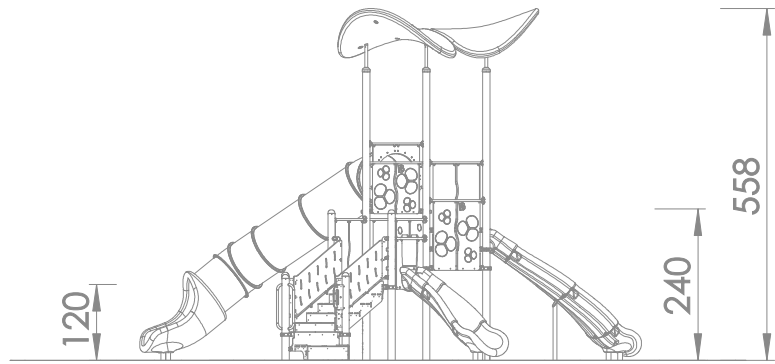

SENSORIAL INTEGRATION

INFORMATION ABOUT THE PRODUCT

Dimensions	796 x 701 cm
Safety zone	1168 x 1011 cm
Safety zone area	74,97 m ²
Overall height	558 cm
Free fall height	240 cm
Amount of users	14
The heaviest element	55 kg
The biggest element	6 m
Product complies with EN 1176-1:2017-12	YES
Availability of spare parts	YES
Age range	1-12

According to EN 1176-1:2017-12 norm, the product requires applying a safety surface according to the product's free fall height.

1216

SCALE 1:120

SCALE 1:120

MATERIALS:

<p>STEEL CONSTRUCTION: Ø114 PIPES, POWDER GALVANIZED AND COVERED IN POWDER COATING PAINT</p>	<p>FIXING FOR ROOFS: STAINLESS STEEL AISI304</p>	<p>PANELS: HDPE 15 MM</p>	<p>PLATFORM: STEEL SHEET GALVANIZED AND COVERED WITH POWDER COATING PAINT + HPL 6 MM</p>	<p>SLIDES AND ROOFS ARE MADE USING ROTO-MOULDING TECHNIQUE USING LDPE MATERIAL.</p>	<p>CLIMBING WALLS AND SIDES OF STAIRS: HPL 13 MM</p>