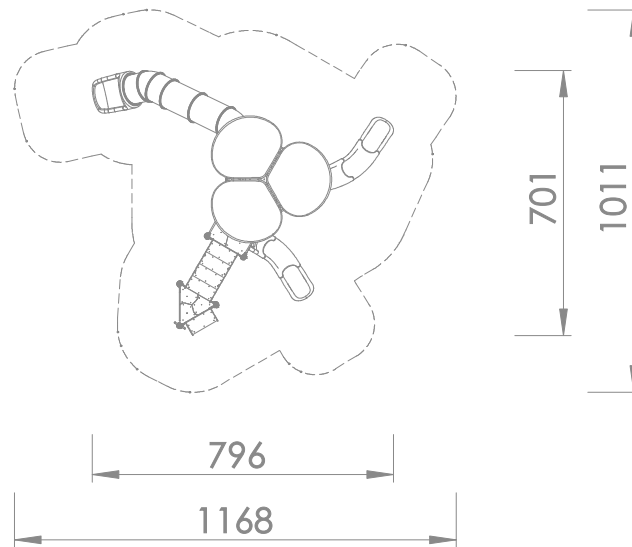

SENSORIAL INTEGRATION

INFORMATION ABOUT THE PRODUCT

Dimensions	796 x 701 cm
Safety zone	1168 x 1011 cm
Safety zone area	74,97 m ²
Overall height	558 cm
Free fall height	240 cm
Amount of users	14
The heaviest element	55 kg
The biggest element	6 m
Product complies with EN 1176-1:2017-12	YES
Availability of spare parts	YES
Age range	1-12

According to EN 1176-1:2017-12 norm, the product requires applying a safety surface according to the product's free fall height.

1216

SCALE 1:120

SCALE 1:120

MATERIALS:

<p>STEEL CONSTRUCTION: Ø114 PIPES, POWDER GALVANIZED AND COVERED IN POWDER COATING PAINT</p>	<p>FIXING FOR ROOFS: STAINLESS STEEL AISI304</p>	<p>PANELS: HDPE 15 MM</p>	<p>PLATFORM: STEEL SHEET GALVANIZED AND COVERED WITH POWDER COATING PAINT + HPL 6 MM</p>	<p>SLIDES AND ROOFS ARE MADE USING ROTO-MOULDING TECHNIQUE USING LDPE MATERIAL.</p>	<p>CLIMBING WALLS AND SIDES OF STAIRS: HPL 13 MM</p>