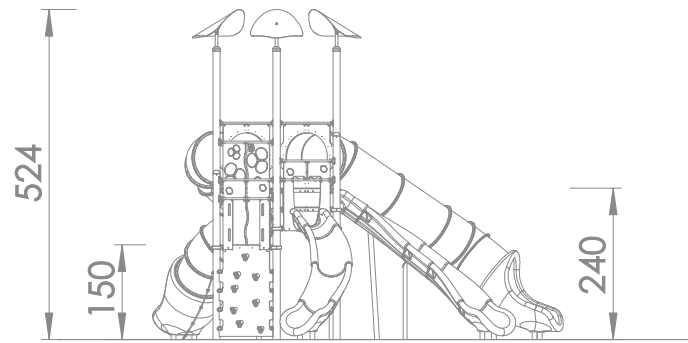

OCEAN BLUE

INFORMATION ABOUT THE PRODUCT

Dimensions	652 x 699 cm
Safety zone	1007 x 1101 cm
Safety zone area	74,61 m ²
Overall height	524 cm
Free fall height	240 cm
Amount of users	13
The heaviest element	55 kg
The biggest element	6 m
Product complies with EN 1176-1:2017-12	TAK
Availability of spare parts	TAK
Age range	3-12

According to EN 1176-1:2017-12 norm, the product requires applying a safety surface according to the product's free fall height.

1217

SCALE 1:200

SCALE 1:200

MATERIALS:

<p>STEEL CONSTRUCTION: Ø114 PIPES, POWDER GALVANIZED AND COVERED IN POWDER COATING PAINT</p>	<p>FIXING FOR ROOFS: STAINLESS STEEL AISI304</p>	<p>PANELS: HDPE 15 MM</p>	<p>PLATFORM: STEEL SHEET GALVANIZED AND COVERED WITH POWDER COATING PAINT + HPL 6 MM</p>	<p>SLIDES AND ROOFS ARE MADE USING ROTOMOULDING TECHNIQUE USING LDPE MATERIAL.</p>	<p>CLIMBING WALLS AND SIDES OF STAIRS: HPL 13 MM</p>
					