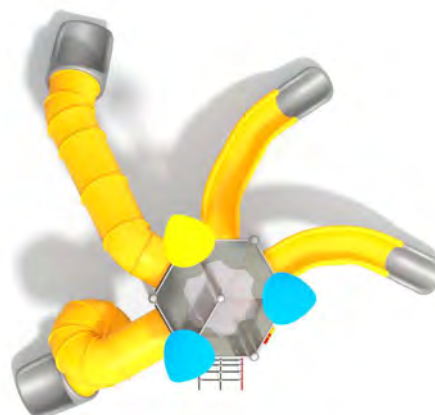

1217

FRESH GREEN

SLIDING

SOCIALIZING

CLIMBING

JUMPING

BALANCING

SENSORIAL INTEGRATION

OCEAN BLUE

INFORMATION ABOUT THE PRODUCT

Dimensions	652 x 699 cm
Safety zone	1007 x 1101 cm
Safety zone area	74,61 m ²
Overall height	524 cm
Free fall height	240 cm
Amount of users	13
The heaviest element	55 kg
The biggest element	6 m
Product complies with EN 1176-1:2017-12	TAK
Availability of spare parts	TAK
Age range	3-12

According to EN 1176-1:2017-12 norm, the product requires applying a safety surface according to the product's free fall height.

1217

SCALE 1:200

SCALE 1:200

MATERIALS:

<p>STEEL CONSTRUCTION: Ø114 PIPES, POWDER GALVANIZED AND COVERED IN POWDER COATING PAINT</p>	<p>FIXING FOR ROOFS: STAINLESS STEEL AISI304</p>	<p>PANELS: HDPE 15 MM</p>	<p>PLATFORM: STEEL SHEET GALVANIZED AND COVERED WITH POWDER COATING PAINT + HPL 6 MM</p>	<p>SLIDES AND ROOFS ARE MADE USING ROTOMOULDING TECHNIQUE USING LDPE MATERIAL.</p>	<p>CLIMBING WALLS AND SIDES OF STAIRS: HPL 13 MM</p>
					