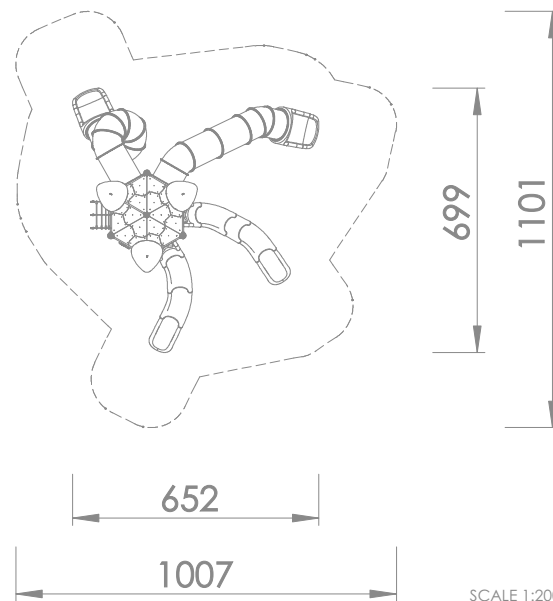

OCEAN BLUE

INFORMATION ABOUT THE PRODUCT

Dimensions	652 x 699 cm
Safety zone	1007 x 1101 cm
Safety zone area	74,61 m ²
Overall height	524 cm
Free fall height	240 cm
Amount of users	13
The heaviest element	55 kg
The biggest element	6 m
Product complies with EN 1176-1:2017-12	TAK
Availability of spare parts	TAK
Age range	3-12

According to EN 1176-1:2017-12 norm, the product requires applying a safety surface according to the product's free fall height.

1217

SCALE 1:200

SCALE 1:200

MATERIALS:

<p>STEEL CONSTRUCTION: Ø114 PIPES, POWDER GALVANIZED AND COVERED IN POWDER COATING PAINT</p>	<p>FIXING FOR ROOFS: STAINLESS STEEL AISI304</p>	<p>PANELS: HDPE 15 MM</p>	<p>PLATFORM: STEEL SHEET GALVANIZED AND COVERED WITH POWDER COATING PAINT + HPL 6 MM</p>	<p>SLIDES AND ROOFS ARE MADE USING ROTOMOULDING TECHNIQUE USING LDPE MATERIAL.</p>	<p>CLIMBING WALLS AND SIDES OF STAIRS: HPL 13 MM</p>
					