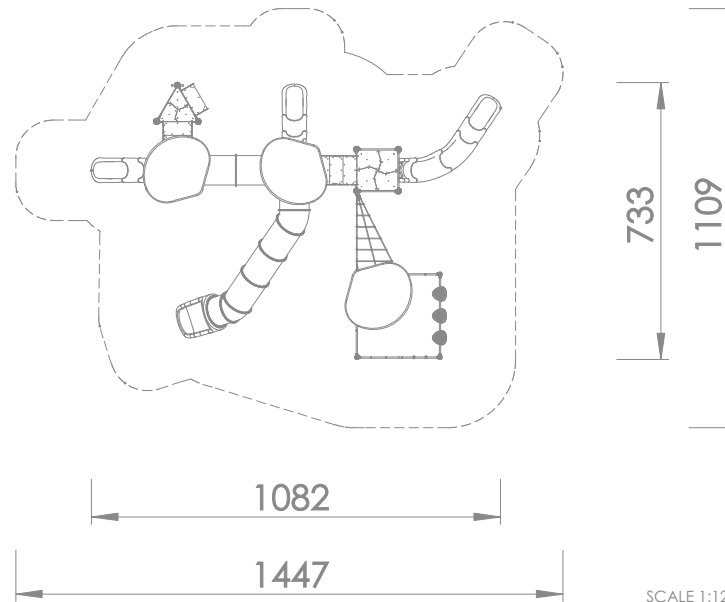

OCEAN BLUE

INFORMATION ABOUT THE PRODUCT

Dimensions	1082 x 733 cm
Safety zone	1447 x 1109 cm
Safety zone area	110 m <sup>2</sup>
Overall height	599 cm
Free fall height	270 cm
Amount of users	37
The heaviest element	55 kg
The biggest element	6 m
Product complies with PN-EN 1176-1:2017-12	YES
Availability of spare parts	YES
Age range	1-12

According to EN 1176-1:2017-12 norm, the product requires applying a safety surface according to the product's free fall height.

1218

SKALA 1:120

SCALE 1:120

MATERIALS:

<p>STEEL CONSTRUCTION: Ø114 PIPES, POWDER GALVANIZED AND COVERED IN POWDER COATING PAINT</p>	<p>FIXING FOR ROOFS: STAINLESS STEEL AISI304</p>	<p>PANELS: HDPE 15 MM</p>	<p>PLATFORM: STEEL SHEET GALVANIZED AND COVERED WITH POWDER COATING PAINT + HPL 6 MM</p>	<p>SLIDES AND ROOFS ARE MADE USING ROTOMOULDING TECHNIQUE USING LDPE MATERIAL.</p>	<p>CLIMBING WALLS AND SIDES OF STAIRS: HPL 13 MM</p>