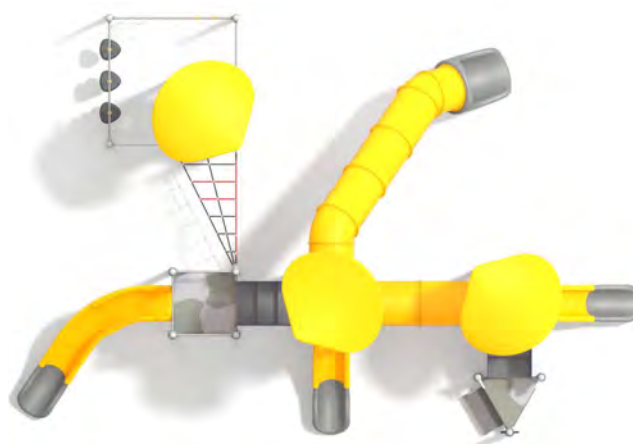

1218

FRESH GREEN

SLIDING

SOCIALIZING

CLIMBING

JUMPING

BALANCING

SENSORIAL INTEGRATION

OCEAN BLUE

INFORMATION ABOUT THE PRODUCT

Dimensions	1082 x 733 cm
Safety zone	1447 x 1109 cm
Safety zone area	110 m <sup>2</sup>
Overall height	599 cm
Free fall height	270 cm
Amount of users	37
The heaviest element	55 kg
The biggest element	6 m
Product complies with PN-EN 1176-1:2017-12	YES
Availability of spare parts	YES
Age range	1-12

According to EN 1176-1:2017-12 norm, the product requires applying a safety surface according to the product's free fall height.

1218

SKALA 1:120

SCALE 1:120

MATERIALS:

<p>STEEL CONSTRUCTION: Ø114 PIPES, POWDER GALVANIZED AND COVERED IN POWDER COATING PAINT</p>	<p>FIXING FOR ROOFS: STAINLESS STEEL AISI304</p>	<p>PANELS: HDPE 15 MM</p>	<p>PLATFORM: STEEL SHEET GALVANIZED AND COVERED WITH POWDER COATING PAINT + HPL 6 MM</p>	<p>SLIDES AND ROOFS ARE MADE USING ROTOMOULDING TECHNIQUE USING LDPE MATERIAL.</p>	<p>CLIMBING WALLS AND SIDES OF STAIRS: HPL 13 MM</p>