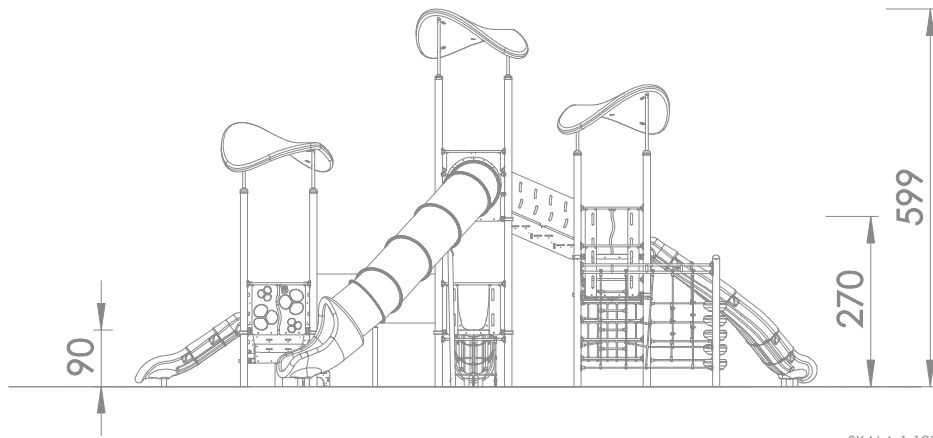

OCEAN BLUE

INFORMATION ABOUT THE PRODUCT

Dimensions	1082 x 733 cm
Safety zone	1447 x 1109 cm
Safety zone area	110 m <sup>2</sup>
Overall height	599 cm
Free fall height	270 cm
Amount of users	37
The heaviest element	55 kg
The biggest element	6 m
Product complies with PN-EN 1176-1:2017-12	YES
Availability of spare parts	YES
Age range	1-12

According to EN 1176-1:2017-12 norm, the product requires applying a safety surface according to the product's free fall height.

1218

SKALA 1:120

SCALE 1:120

MATERIALS:

<p>STEEL CONSTRUCTION: Ø114 PIPES, POWDER GALVANIZED AND COVERED IN POWDER COATING PAINT</p>	<p>FIXING FOR ROOFS: STAINLESS STEEL AISI304</p>	<p>PANELS: HDPE 15 MM</p>	<p>PLATFORM: STEEL SHEET GALVANIZED AND COVERED WITH POWDER COATING PAINT + HPL 6 MM</p>	<p>SLIDES AND ROOFS ARE MADE USING ROTOMOULDING TECHNIQUE USING LDPE MATERIAL.</p>	<p>CLIMBING WALLS AND SIDES OF STAIRS: HPL 13 MM</p>