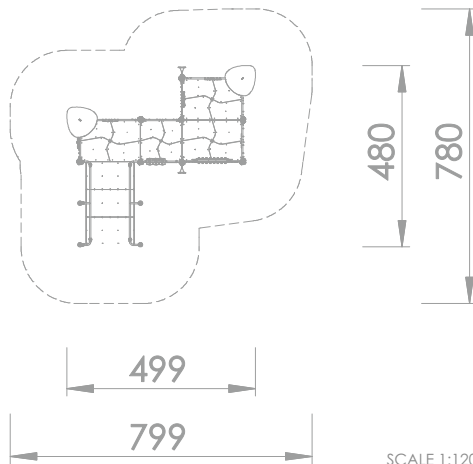

SENSORIAL INTEGRATION

INFORMATION ABOUT THE PRODUCT

Dimensions	499 x 480 cm
Safety zone	799 x 780 cm
Safety zone area	48 m ²
Overall height	314 cm
Free fall height	30 cm
Amount of users	23
The heaviest element	30 kg
The biggest element	3 m
Product complies with EN 1176-1:2017-12	YES
Availability of spare parts	YES
Age range	1-12

According to EN 1176-1:2017-12 norm, the product requires applying a safety surface according to the product's free fall height.

1222

SCALE 1:120

SCALE 1:120

MATERIALS:

<p>STEEL CONSTRUCTION: Ø114 PIPES, POWDER GALVANIZED AND COVERED IN POWDER COATING PAINT</p>	<p>FIXING FOR ROOFS: STAINLESS STEEL AISI304</p>	<p>PANELS: HDPE 15 MM</p>	<p>PLATFORM: STEEL SHEET GALVANIZED AND COVERED WITH POWDER COATING PAINT + HPL 6 MM</p>	<p>SLIDES AND ROOFS ARE MADE USING ROTOMOULDING TECHNIQUE USING LDPE MATERIAL.</p>	<p>CLIMBING WALLS AND SIDES OF STAIRS: HPL 13 MM</p>
