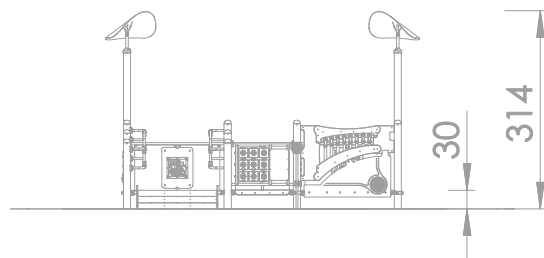

SENSORIAL INTEGRATION

INFORMATION ABOUT THE PRODUCT

Dimensions	499 x 480 cm
Safety zone	799 x 780 cm
Safety zone area	48 m ²
Overall height	314 cm
Free fall height	30 cm
Amount of users	23
The heaviest element	30 kg
The biggest element	3 m
Product complies with EN 1176-1:2017-12	YES
Availability of spare parts	YES
Age range	1-12

According to EN 1176-1:2017-12 norm, the product requires applying a safety surface according to the product's free fall height.

1222

SCALE 1:120

SCALE 1:120

MATERIALS:

<p>STEEL CONSTRUCTION: Ø114 PIPES, POWDER GALVANIZED AND COVERED IN POWDER COATING PAINT</p>	<p>FIXING FOR ROOFS: STAINLESS STEEL AISI304</p>	<p>PANELS: HDPE 15 MM</p>	<p>PLATFORM: STEEL SHEET GALVANIZED AND COVERED WITH POWDER COATING PAINT + HPL 6 MM</p>	<p>SLIDES AND ROOFS ARE MADE USING ROTOMOULDING TECHNIQUE USING LDPE MATERIAL.</p>	<p>CLIMBING WALLS AND SIDES OF STAIRS: HPL 13 MM</p>
