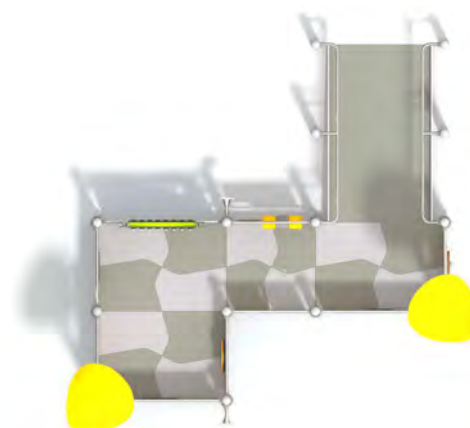

1222

FRESH GREEN

OCEAN BLUE

SLIDING

SOCIALIZING

CLIMBING

JUMPING

BALANCING

SENSORIAL INTEGRATION

INFORMATION ABOUT THE PRODUCT

Dimensions	499 x 480 cm
Safety zone	799 x 780 cm
Safety zone area	48 m ²
Overall height	314 cm
Free fall height	30 cm
Amount of users	23
The heaviest element	30 kg
The biggest element	3 m
Product complies with EN 1176-1:2017-12	YES
Availability of spare parts	YES
Age range	1-12

According to EN 1176-1:2017-12 norm, the product requires applying a safety surface according to the product's free fall height.

1222

SCALE 1:120

SCALE 1:120

MATERIALS:

<p>STEEL CONSTRUCTION: Ø114 PIPES, POWDER GALVANIZED AND COVERED IN POWDER COATING PAINT</p>	<p>FIXING FOR ROOFS: STAINLESS STEEL AISI304</p>	<p>PANELS: HDPE 15 MM</p>	<p>PLATFORM: STEEL SHEET GALVANIZED AND COVERED WITH POWDER COATING PAINT + HPL 6 MM</p>	<p>SLIDES AND ROOFS ARE MADE USING ROTOMOULDING TECHNIQUE USING LDPE MATERIAL.</p>	<p>CLIMBING WALLS AND SIDES OF STAIRS: HPL 13 MM</p>
