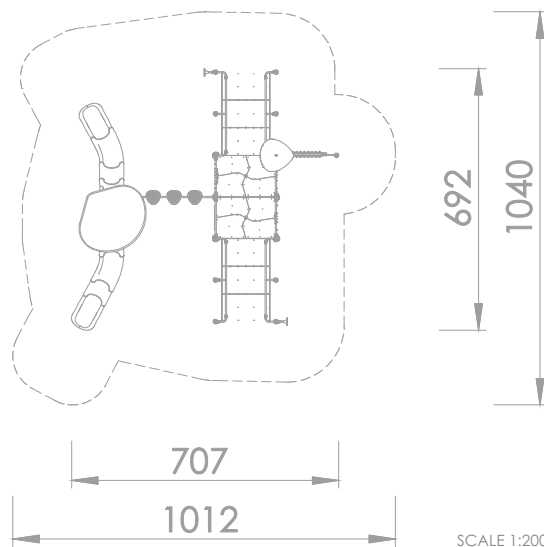

SENSORIAL INTEGRATION

INFORMATION ABOUT THE PRODUCT

Dimensions	707 x 692 cm
Safety zone	1012 x 1040 cm
Safety zone area	83 m ²
Overall height	479 cm
Free fall height	195 cm
Amount of users	23
The heaviest element	40 kg
The biggest element	4 m
Product complies with EN 1176-1:2017-12	YES
Availability of spare parts	YES
Age range	1-12

According to EN 1176-1:2017-12 norm, the product requires applying a safety surface according to the product's free fall height.

1223

SCALE 1:200

SCALE 1:200

MATERIALS:

<p>STEEL CONSTRUCTION: Ø114 PIPES, POWDER GALVANIZED AND COVERED IN POWDER COATING PAINT</p>	<p>FIXING FOR ROOFS: STAINLESS STEEL AISI304</p>	<p>PANELS: HDPE 15 MM</p>	<p>PLATFORM: STEEL SHEET GALVANIZED AND COVERED WITH POWDER COATING PAINT + HPL 6 MM</p>	<p>SLIDES AND ROOFS ARE MADE USING ROTOMOULDING TECHNIQUE USING LDPE MATERIAL.</p>	<p>CLIMBING WALLS AND SIDES OF STAIRS: HPL 13 MM</p>
