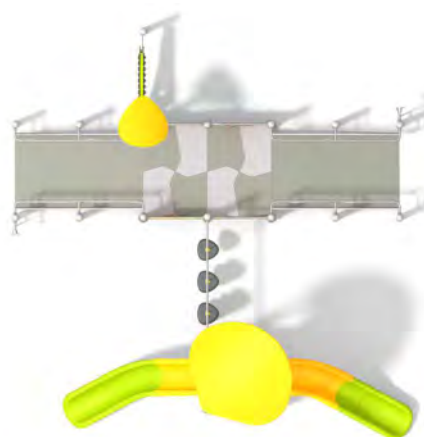

1223

FRESH GREEN

OCEAN BLUE

SLIDING

SOCIALIZING

CLIMBING

JUMPING

BALANCING

SENSORIAL INTEGRATION

INFORMATION ABOUT THE PRODUCT

Dimensions	707 x 692 cm
Safety zone	1012 x 1040 cm
Safety zone area	83 m ²
Overall height	479 cm
Free fall height	195 cm
Amount of users	23
The heaviest element	40 kg
The biggest element	4 m
Product complies with EN 1176-1:2017-12	YES
Availability of spare parts	YES
Age range	1-12

According to EN 1176-1:2017-12 norm, the product requires applying a safety surface according to the product's free fall height.

1223

SCALE 1:200

SCALE 1:200

MATERIALS:

<p>STEEL CONSTRUCTION: Ø114 PIPES, POWDER GALVANIZED AND COVERED IN POWDER COATING PAINT</p>	<p>FIXING FOR ROOFS: STAINLESS STEEL AISI304</p>	<p>PANELS: HDPE 15 MM</p>	<p>PLATFORM: STEEL SHEET GALVANIZED AND COVERED WITH POWDER COATING PAINT + HPL 6 MM</p>	<p>SLIDES AND ROOFS ARE MADE USING ROTOMOULDING TECHNIQUE USING LDPE MATERIAL.</p>	<p>CLIMBING WALLS AND SIDES OF STAIRS: HPL 13 MM</p>
