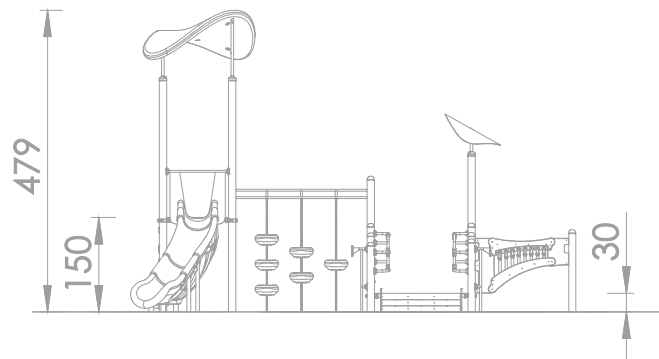

SENSORIAL INTEGRATION

INFORMATION ABOUT THE PRODUCT

Dimensions	707 x 692 cm
Safety zone	1012 x 1040 cm
Safety zone area	83 m ²
Overall height	479 cm
Free fall height	195 cm
Amount of users	23
The heaviest element	40 kg
The biggest element	4 m
Product complies with EN 1176-1:2017-12	YES
Availability of spare parts	YES
Age range	1-12

According to EN 1176-1:2017-12 norm, the product requires applying a safety surface according to the product's free fall height.

1223

SCALE 1:200

SCALE 1:200

MATERIALS:

<p>STEEL CONSTRUCTION: Ø114 PIPES, POWDER GALVANIZED AND COVERED IN POWDER COATING PAINT</p>	<p>FIXING FOR ROOFS: STAINLESS STEEL AISI304</p>	<p>PANELS: HDPE 15 MM</p>	<p>PLATFORM: STEEL SHEET GALVANIZED AND COVERED WITH POWDER COATING PAINT + HPL 6 MM</p>	<p>SLIDES AND ROOFS ARE MADE USING ROTOMOULDING TECHNIQUE USING LDPE MATERIAL.</p>	<p>CLIMBING WALLS AND SIDES OF STAIRS: HPL 13 MM</p>
