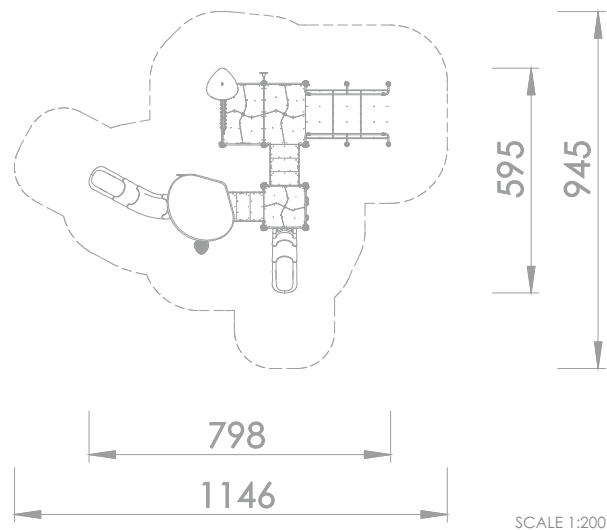

SENSORIAL INTEGRATION

INFORMATION ABOUT THE PRODUCT

Dimensions	798 x 595 cm
Safety zone	1146 x 945 cm
Safety zone area	67 m ²
Overall height	479 cm
Free fall height	150 cm
Amount of users	23
The heaviest element	40 kg
The biggest element	4 m
Product complies with EN 1176-1:2017-12	YES
Availability of spare parts	YES
Age range	1-12

According to EN 1176-1:2017-12 norm, the product requires applying a safety surface according to the product's free fall height.

1224

MATERIALS:

<p>STEEL CONSTRUCTION: Ø114 PIPES, POWDER GALVANIZED AND COVERED IN POWDER COATING PAINT</p>	<p>FIXING FOR ROOFS: STAINLESS STEEL AISI304</p>	<p>PANELS: HDPE 15 MM</p>	<p>PLATFORM: STEEL SHEET GALVANIZED AND COVERED WITH POWDER COATING PAINT + HPL 6 MM</p>	<p>SLIDES AND ROOFS ARE MADE USING ROTOMOULDING TECHNIQUE USING LDPE MATERIAL.</p>	<p>CLIMBING WALLS AND SIDES OF STAIRS: HPL 13 MM</p>