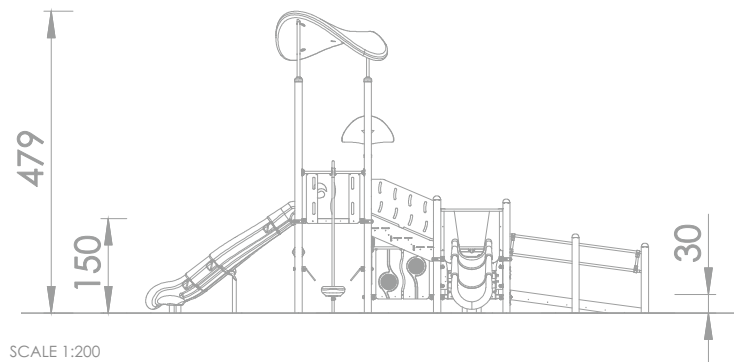

SENSORIAL INTEGRATION

INFORMATION ABOUT THE PRODUCT

Dimensions	798 x 595 cm
Safety zone	1146 x 945 cm
Safety zone area	67 m ²
Overall height	479 cm
Free fall height	150 cm
Amount of users	23
The heaviest element	40 kg
The biggest element	4 m
Product complies with EN 1176-1:2017-12	YES
Availability of spare parts	YES
Age range	1-12

According to EN 1176-1:2017-12 norm, the product requires applying a safety surface according to the product's free fall height.

1224

MATERIALS:

<p>STEEL CONSTRUCTION: Ø114 PIPES, POWDER GALVANIZED AND COVERED IN POWDER COATING PAINT</p>	<p>FIXING FOR ROOFS: STAINLESS STEEL AISI304</p>	<p>PANELS: HDPE 15 MM</p>	<p>PLATFORM: STEEL SHEET GALVANIZED AND COVERED WITH POWDER COATING PAINT + HPL 6 MM</p>	<p>SLIDES AND ROOFS ARE MADE USING ROTOMOULDING TECHNIQUE USING LDPE MATERIAL.</p>	<p>CLIMBING WALLS AND SIDES OF STAIRS: HPL 13 MM</p>