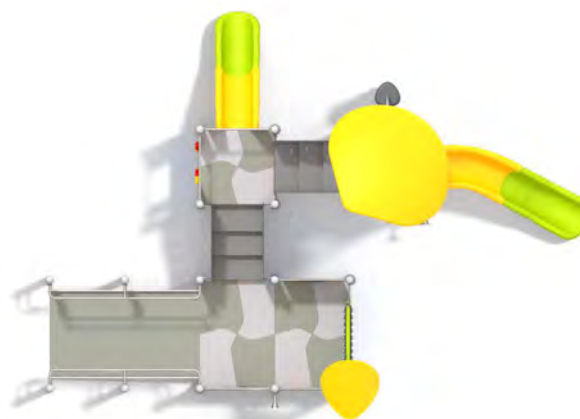

1224

FRESH GREEN

OCEAN BLUE

SLIDING

SOCIALIZING

CLIMBING

JUMPING

BALANCING

SENSORIAL INTEGRATION

INFORMATION ABOUT THE PRODUCT

Dimensions	798 x 595 cm
Safety zone	1146 x 945 cm
Safety zone area	67 m ²
Overall height	479 cm
Free fall height	150 cm
Amount of users	23
The heaviest element	40 kg
The biggest element	4 m
Product complies with EN 1176-1:2017-12	YES
Availability of spare parts	YES
Age range	1-12

According to EN 1176-1:2017-12 norm, the product requires applying a safety surface according to the product's free fall height.

1224

MATERIALS:

<p>STEEL CONSTRUCTION: Ø114 PIPES, POWDER GALVANIZED AND COVERED IN POWDER COATING PAINT</p>	<p>FIXING FOR ROOFS: STAINLESS STEEL AISI304</p>	<p>PANELS: HDPE 15 MM</p>	<p>PLATFORM: STEEL SHEET GALVANIZED AND COVERED WITH POWDER COATING PAINT + HPL 6 MM</p>	<p>SLIDES AND ROOFS ARE MADE USING ROTOMOULDING TECHNIQUE USING LDPE MATERIAL.</p>	<p>CLIMBING WALLS AND SIDES OF STAIRS: HPL 13 MM</p>