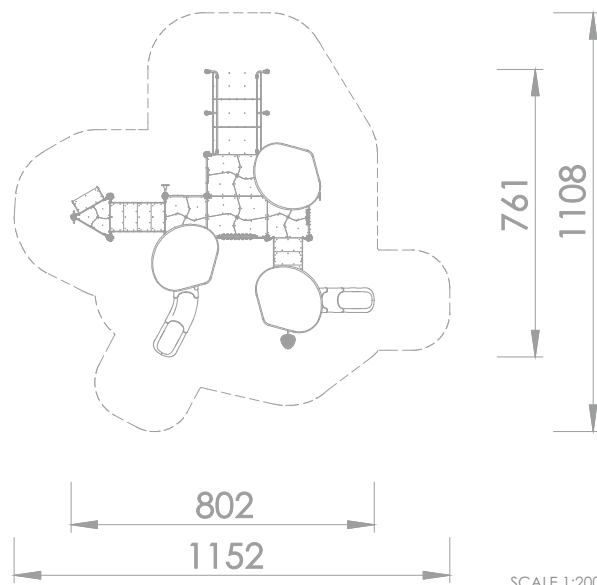

SCALE 1:200

MATERIALS:

STEEL CONSTRUCTION: Ø114 PIPES, POWDER GALVANIZED AND COVERED IN POWDER COATING PAINT	FIXING FOR ROOFS: STAINLESS STEEL AISI304	PANELS: HDPE 15 MM	PLATFORM: STEEL SHEET GALVANIZED AND COVERED WITH POWDER COATING PAINT + HPL 6 MM	SLIDES AND ROOFS ARE MADE USING ROTOMOULDING TECHNIQUE USING LDPE MATERIAL.	CLIMBING WALLS AND SIDES OF STAIRS: HPL 13 MM