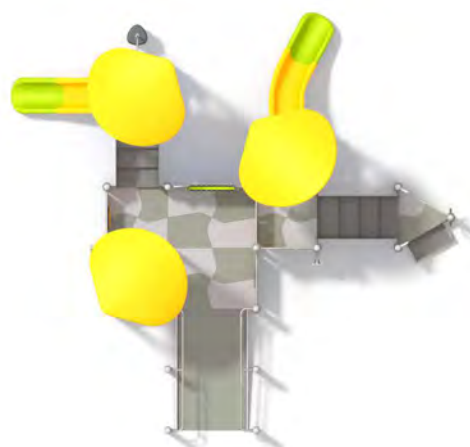

# 1225

FRESH GREEN

OCEAN BLUE

SLIDING

SOCIALIZING

CLIMBING

JUMPING

BALANCING

## INFORMATION ABOUT THE PRODUCT

Dimensions	802 x 761 cm
Safety zone	1152 x 1108 cm
Safety zone area	80 m <sup>2</sup>
Overall height	449 cm
Amount of users	120 cm
Amount of users	33
The heaviest element	40 kg
The biggest element	4 m
Product complies with PN-EN 1176-1:2017-12	YES
Availability of spare parts	YES
Age range	1-12

According to EN 1176-1:2017-12 norm, the product requires applying a safety surface according to the product's free fall height.

1225

SCALE 1:200

SCALE 1:200

MATERIALS:

<p>STEEL CONSTRUCTION: Ø114 PIPES, POWDER GALVANIZED AND COVERED IN POWDER COATING PAINT</p>	<p>FIXING FOR ROOFS: STAINLESS STEEL AISI304</p>	<p>PANELS: HDPE 15 MM</p>	<p>PLATFORM: STEEL SHEET GALVANIZED AND COVERED WITH POWDER COATING PAINT + HPL 6 MM</p>	<p>SLIDES AND ROOFS ARE MADE USING ROTOMOULDING TECHNIQUE USING LDPE MATERIAL.</p>	<p>CLIMBING WALLS AND SIDES OF STAIRS: HPL 13 MM</p>