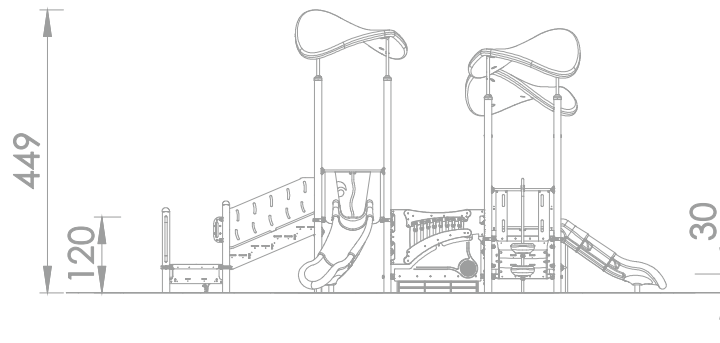

SENSORIAL INTEGRATION

## INFORMATION ABOUT THE PRODUCT

Dimensions	802 x 761 cm
Safety zone	1152 x 1108 cm
Safety zone area	80 m <sup>2</sup>
Overall height	449 cm
Amount of users	120 cm
Amount of users	33
The heaviest element	40 kg
The biggest element	4 m
Product complies with PN-EN 1176-1:2017-12	YES
Availability of spare parts	YES
Age range	1-12

According to EN 1176-1:2017-12 norm, the product requires applying a safety surface according to the product's free fall height.

1225

SCALE 1:200

SCALE 1:200

MATERIALS:

<p>STEEL CONSTRUCTION: Ø114 PIPES, POWDER GALVANIZED AND COVERED IN POWDER COATING PAINT</p>	<p>FIXING FOR ROOFS: STAINLESS STEEL AISI304</p>	<p>PANELS: HDPE 15 MM</p>	<p>PLATFORM: STEEL SHEET GALVANIZED AND COVERED WITH POWDER COATING PAINT + HPL 6 MM</p>	<p>SLIDES AND ROOFS ARE MADE USING ROTOMOULDING TECHNIQUE USING LDPE MATERIAL.</p>	<p>CLIMBING WALLS AND SIDES OF STAIRS: HPL 13 MM</p>