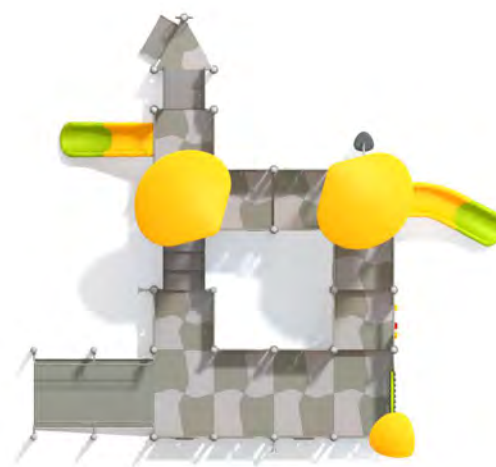

1226

FRESH GREEN

OCEAN BLUE

SLIDING

SOCIALIZING

CLIMBING

JUMPING

BALANCING

SENSORIAL INTEGRATION

INFORMATION ABOUT THE PRODUCT

Dimensions	871 x 812 cm
Safety zone	1218 x 1112 cm
Safety zone area	98 m <sup>2</sup>
Overall height	449 cm
Free fall height	120 cm
Amount of users	47
The heaviest element	40 kg
The biggest element	4 m
Product complies with EN 1176-1:2017-12	YES
Availability of spare parts	YES
Age range	1-12

According to EN 1176-1:2017-12 norm, the product requires applying a safety surface according to the product's free fall height.

1226

SCALE 1:200

SCALE 1:200

MATERIALS:

<p>STEEL CONSTRUCTION: Ø114 PIPES, POWDER GALVANIZED AND COVERED IN POWDER COATING PAINT</p>	<p>FIXING FOR ROOFS: STAINLESS STEEL AISI304</p>	<p>PANELS: HDPE 15 MM</p>	<p>PLATFORM: STEEL SHEET GALVANIZED AND COVERED WITH POWDER COATING PAINT + HPL 6 MM</p>	<p>SLIDES AND ROOFS ARE MADE USING ROTOMOULDING TECHNIQUE USING LDPE MATERIAL.</p>	<p>CLIMBING WALLS AND SIDES OF STAIRS: HPL 13 MM</p>