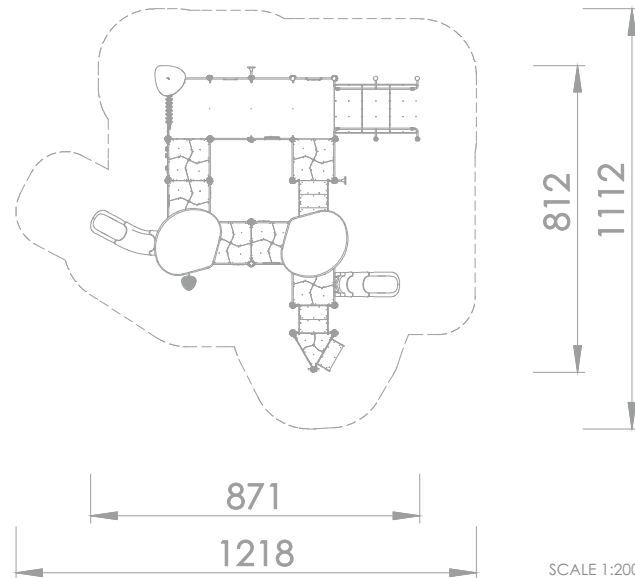

SENSORIAL INTEGRATION

INFORMATION ABOUT THE PRODUCT

Dimensions	871 x 812 cm
Safety zone	1218 x 1112 cm
Safety zone area	98 m <sup>2</sup>
Overall height	449 cm
Free fall height	120 cm
Amount of users	47
The heaviest element	40 kg
The biggest element	4 m
Product complies with EN 1176-1:2017-12	YES
Availability of spare parts	YES
Age range	1-12

According to EN 1176-1:2017-12 norm, the product requires applying a safety surface according to the product's free fall height.

1226

SCALE 1:200

SCALE 1:200

MATERIALS:

<p>STEEL CONSTRUCTION: Ø114 PIPES, POWDER GALVANIZED AND COVERED IN POWDER COATING PAINT</p>	<p>FIXING FOR ROOFS: STAINLESS STEEL AISI304</p>	<p>PANELS: HDPE 15 MM</p>	<p>PLATFORM: STEEL SHEET GALVANIZED AND COVERED WITH POWDER COATING PAINT + HPL 6 MM</p>	<p>SLIDES AND ROOFS ARE MADE USING ROTOMOULDING TECHNIQUE USING LDPE MATERIAL.</p>	<p>CLIMBING WALLS AND SIDES OF STAIRS: HPL 13 MM</p>