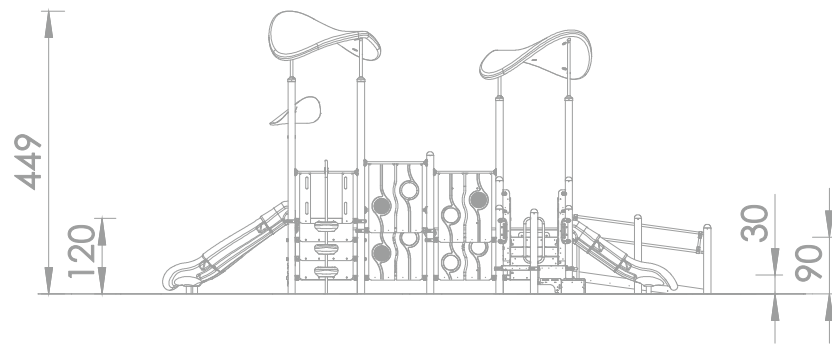

SENSORIAL INTEGRATION

INFORMATION ABOUT THE PRODUCT

Dimensions	871 x 812 cm
Safety zone	1218 x 1112 cm
Safety zone area	98 m <sup>2</sup>
Overall height	449 cm
Free fall height	120 cm
Amount of users	47
The heaviest element	40 kg
The biggest element	4 m
Product complies with EN 1176-1:2017-12	YES
Availability of spare parts	YES
Age range	1-12

According to EN 1176-1:2017-12 norm, the product requires applying a safety surface according to the product's free fall height.

1226

SCALE 1:200

SCALE 1:200

MATERIALS:

<p>STEEL CONSTRUCTION: Ø114 PIPES, POWDER GALVANIZED AND COVERED IN POWDER COATING PAINT</p>	<p>FIXING FOR ROOFS: STAINLESS STEEL AISI304</p>	<p>PANELS: HDPE 15 MM</p>	<p>PLATFORM: STEEL SHEET GALVANIZED AND COVERED WITH POWDER COATING PAINT + HPL 6 MM</p>	<p>SLIDES AND ROOFS ARE MADE USING ROTOMOULDING TECHNIQUE USING LDPE MATERIAL.</p>	<p>CLIMBING WALLS AND SIDES OF STAIRS: HPL 13 MM</p>