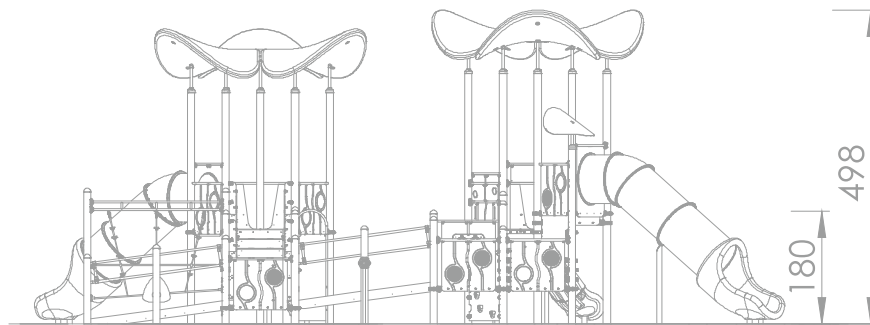

SENSORY INTEGRATION

INFORMATION ABOUT THE PRODUCT

Dimensions	1191 x 958 cm
Safety zone	1588 x 1305 cm
Safety zone area	144 m ²
Overall height	498 cm
Free fall height	180 cm
Amount of users	51
The heaviest element	50 kg
The biggest element	5 m
Product complies with EN 1176-1:2017-12	YES
Availability of spare parts	YES
Age range	1-12

According to EN 1176-1:2017-12 norm, the product requires applying a safety surface according to the product's free fall height.

1227

SCALE 1:200

SCALE 1:200

MATERIALS:

<p>STEEL CONSTRUCTION: Ø114 PIPES, POWDER GALVANIZED AND COVERED IN POWDER COATING PAINT</p>	<p>FIXING FOR ROOFS: STAINLESS STEEL AISI304</p>	<p>PANELS: HDPE 15 MM</p>	<p>PLATFORM: STEEL SHEET GALVANIZED AND COVERED WITH POWDER COATING PAINT + HPL 6 MM</p>	<p>SLIDES AND ROOFS ARE MADE USING ROTOMOULDING TECHNIQUE USING LDPE MATERIAL.</p>	<p>CLIMBING WALLS AND SIDES OF STAIRS: HPL 13 MM</p>
