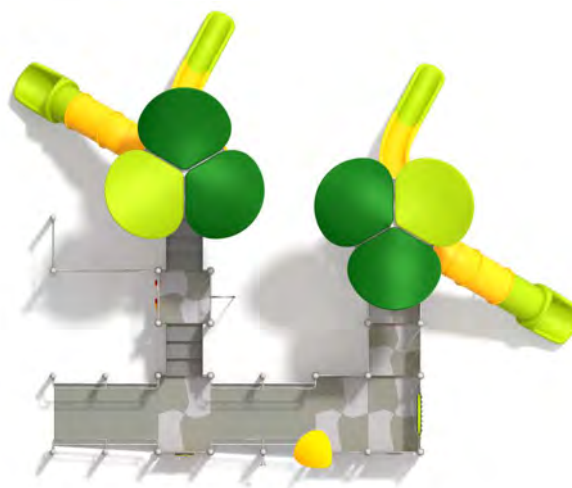

1227

FRESH GREEN

OCEAN BLUE

SLIDING

SOCIALIZING

CLIMBING

JUMPING

BALANCING

SENSORY INTEGRATION

INFORMATION ABOUT THE PRODUCT

Dimensions	1191 x 958 cm
Safety zone	1588 x 1305 cm
Safety zone area	144 m ²
Overall height	498 cm
Free fall height	180 cm
Amount of users	51
The heaviest element	50 kg
The biggest element	5 m
Product complies with EN 1176-1:2017-12	YES
Availability of spare parts	YES
Age range	1-12

According to EN 1176-1:2017-12 norm, the product requires applying a safety surface according to the product's free fall height.

1227

SCALE 1:200

SCALE 1:200

MATERIALS:

<p>STEEL CONSTRUCTION: Ø114 PIPES, POWDER GALVANIZED AND COVERED IN POWDER COATING PAINT</p>	<p>FIXING FOR ROOFS: STAINLESS STEEL AISI304</p>	<p>PANELS: HDPE 15 MM</p>	<p>PLATFORM: STEEL SHEET GALVANIZED AND COVERED WITH POWDER COATING PAINT + HPL 6 MM</p>	<p>SLIDES AND ROOFS ARE MADE USING ROTOMOULDING TECHNIQUE USING LDPE MATERIAL.</p>	<p>CLIMBING WALLS AND SIDES OF STAIRS: HPL 13 MM</p>
