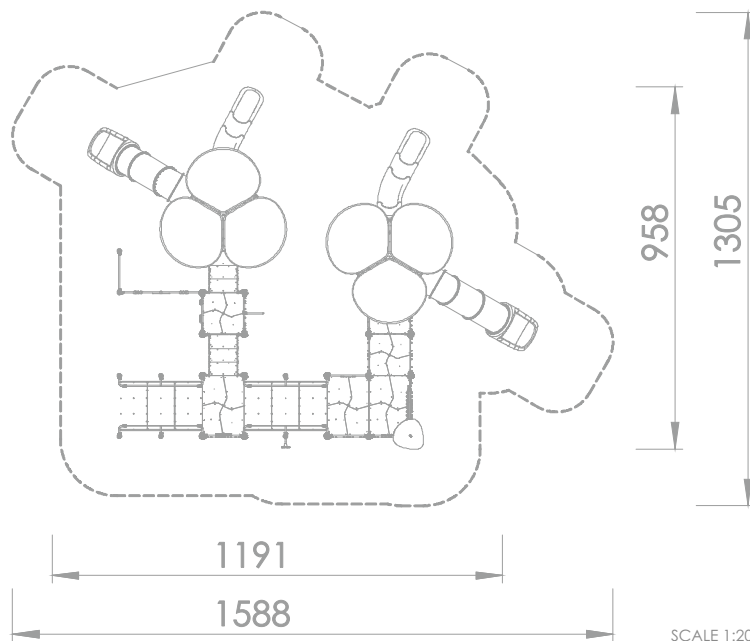

SENSORY INTEGRATION

INFORMATION ABOUT THE PRODUCT

Dimensions	1191 x 958 cm
Safety zone	1588 x 1305 cm
Safety zone area	144 m ²
Overall height	498 cm
Free fall height	180 cm
Amount of users	51
The heaviest element	50 kg
The biggest element	5 m
Product complies with EN 1176-1:2017-12	YES
Availability of spare parts	YES
Age range	1-12

According to EN 1176-1:2017-12 norm, the product requires applying a safety surface according to the product's free fall height.

1227

SCALE 1:200

SCALE 1:200

MATERIALS:

<p>STEEL CONSTRUCTION: Ø114 PIPES, POWDER GALVANIZED AND COVERED IN POWDER COATING PAINT</p>	<p>FIXING FOR ROOFS: STAINLESS STEEL AISI304</p>	<p>PANELS: HDPE 15 MM</p>	<p>PLATFORM: STEEL SHEET GALVANIZED AND COVERED WITH POWDER COATING PAINT + HPL 6 MM</p>	<p>SLIDES AND ROOFS ARE MADE USING ROTOMOULDING TECHNIQUE USING LDPE MATERIAL.</p>	<p>CLIMBING WALLS AND SIDES OF STAIRS: HPL 13 MM</p>
