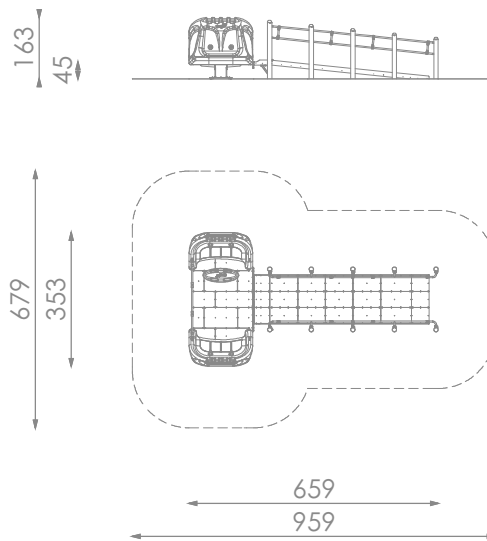

1231

SOCIALIZING

BALANCING

SENSORIAL INTEGRATION

INFORMATION ABOUT THE PRODUCT

Dimensions	659 x 353 cm
Safety zone	959 x 679 cm
Safety zone area	51,133 m ²
Overall height	163 cm
Free fall height	72 cm
Amount of users	10
Product complies with EN 1176-1:2017-12	YES
Availability of spare parts	YES
Age range	1-12

According to EN 1176-1:2017-12 norm, the product requires applying a safety surface according to the product's free fall height.

1231

SCALE 1:200

MATERIALS:

<p>STEEL ELEMENTS: Ø114 PIPES</p>	<p>HANDRAILS: STAINLESS STEEL AISI304</p>	<p>RAMP AND DECK: STEEL FRAME + HPL 6 MM</p>	<p>SEE THROUGH POLYCARBONATE PANELS</p>