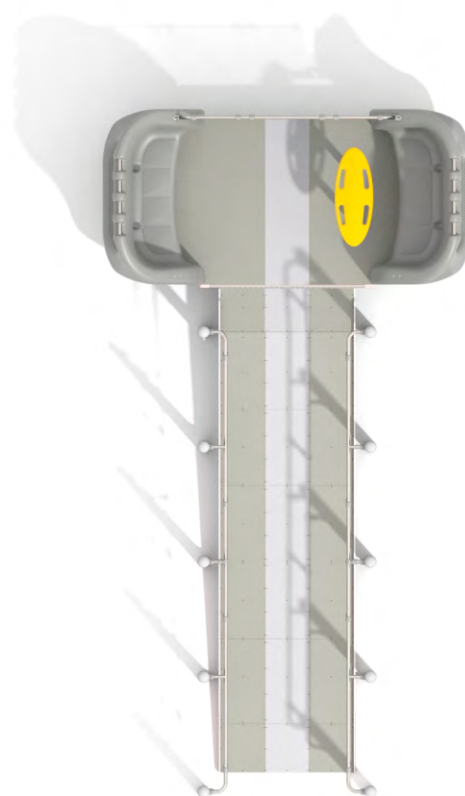

1231

SOCIALIZING

BALANCING

SENSORIAL INTEGRATION

INFORMATION ABOUT THE PRODUCT

Dimensions	659 x 353 cm
Safety zone	959 x 679 cm
Safety zone area	51,133 m ²
Overall height	163 cm
Free fall height	72 cm
Amount of users	10
Product complies with EN 1176-1:2017-12	YES
Availability of spare parts	YES
Age range	1-12

According to EN 1176-1:2017-12 norm, the product requires applying a safety surface according to the product's free fall height.

1231

SCALE 1:200

MATERIALS:

<p>STEEL ELEMENTS: Ø114 PIPES</p>	<p>HANDRAILS: STAINLESS STEEL AISI304</p>	<p>RAMP AND DECK: STEEL FRAME + HPL 6 MM</p>	<p>SEE THROUGH POLYCARBONATE PANELS</p>