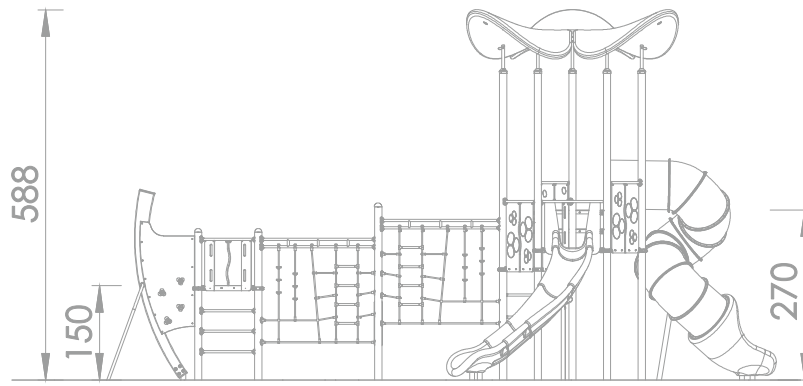

SENSORY INTEGRATION

### INFORMATION ABOUT THE PRODUCT

Dimensions	1062 x 1251 cm
Safety zone	1413 x 1581 cm
Safety zone area	116,97 m <sup>2</sup>
Overall height	588 cm
Free fall height	270 cm
Amount of users	46
The heaviest element	55 kg
The biggest element	6 m
Product complies with EN 1176-1:2017-12	YES
Availability of spare parts	YES
Age range	3-12

According to EN 1176-1:2017-12 norm, the product requires applying a safety surface according to the product's free fall height.

1213

SCALE 1:200

SCALE 1:200

**MATERIALS:**

<p>STEEL CONSTRUCTION: Ø114 PIPES, POWDER GALVANIZED AND COVERED IN POWDER COATING PAINT</p>	<p>FIXING FOR ROOFS: STAINLESS STEEL AISI304</p>	<p>PANELS: HDPE 15 MM</p>	<p>PLATFORM: STEEL SHEET GALVANIZED AND COVERED WITH POWDER COATING PAINT + HPL 6 MM</p>	<p>SLIDES AND ROOFS ARE MADE USING ROTO-MOULDING TECHNIQUE USING LDPE MATERIAL.</p>	<p>CLIMBING WALLS AND SIDES OF STAIRS: HPL 13 MM</p>