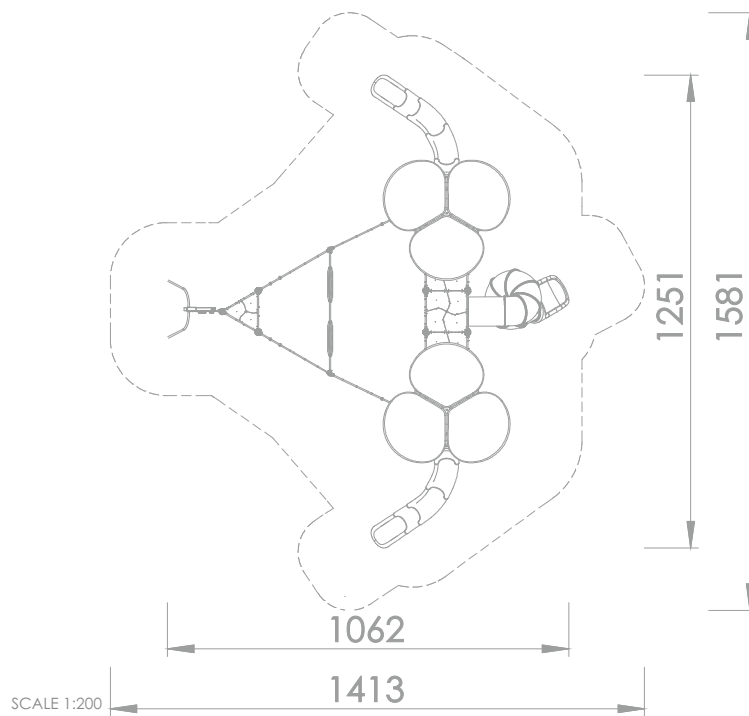

### INFORMATION ABOUT THE PRODUCT

Dimensions	1062 x 1251 cm
Safety zone	1413 x 1581 cm
Safety zone area	116,97 m <sup>2</sup>
Overall height	588 cm
Free fall height	270 cm
Amount of users	46
The heaviest element	55 kg
The biggest element	6 m
Product complies with EN 1176-1:2017-12	YES
Availability of spare parts	YES
Age range	3-12

According to EN 1176-1:2017-12 norm, the product requires applying a safety surface according to the product's free fall height.

1213

SCALE 1:200

SCALE 1:200

**MATERIALS:**

<p>STEEL CONSTRUCTION: Ø114 PIPES, POWDER GALVANIZED AND COVERED IN POWDER COATING PAINT</p>	<p>FIXING FOR ROOFS: STAINLESS STEEL AISI304</p>	<p>PANELS: HDPE 15 MM</p>	<p>PLATFORM: STEEL SHEET GALVANIZED AND COVERED WITH POWDER COATING PAINT + HPL 6 MM</p>	<p>SLIDES AND ROOFS ARE MADE USING ROTO-MOULDING TECHNIQUE USING LDPE MATERIAL.</p>	<p>CLIMBING WALLS AND SIDES OF STAIRS: HPL 13 MM</p>