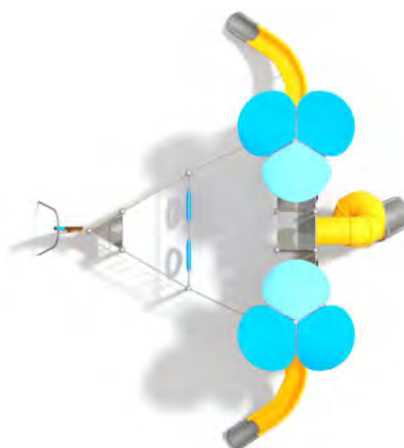

1213

FRESH GREEN

OCEAN BLUE

SLIDING

SOCIALIZING

CLIMBING

JUMPING

BALANCING

SENSORY INTEGRATION

### INFORMATION ABOUT THE PRODUCT

Dimensions	1062 x 1251 cm
Safety zone	1413 x 1581 cm
Safety zone area	116,97 m <sup>2</sup>
Overall height	588 cm
Free fall height	270 cm
Amount of users	46
The heaviest element	55 kg
The biggest element	6 m
Product complies with EN 1176-1:2017-12	YES
Availability of spare parts	YES
Age range	3-12

According to EN 1176-1:2017-12 norm, the product requires applying a safety surface according to the product's free fall height.

1213

SCALE 1:200

SCALE 1:200

**MATERIALS:**

<p>STEEL CONSTRUCTION: Ø114 PIPES, POWDER GALVANIZED AND COVERED IN POWDER COATING PAINT</p>	<p>FIXING FOR ROOFS: STAINLESS STEEL AISI304</p>	<p>PANELS: HDPE 15 MM</p>	<p>PLATFORM: STEEL SHEET GALVANIZED AND COVERED WITH POWDER COATING PAINT + HPL 6 MM</p>	<p>SLIDES AND ROOFS ARE MADE USING ROTO-MOULDING TECHNIQUE USING LDPE MATERIAL.</p>	<p>CLIMBING WALLS AND SIDES OF STAIRS: HPL 13 MM</p>