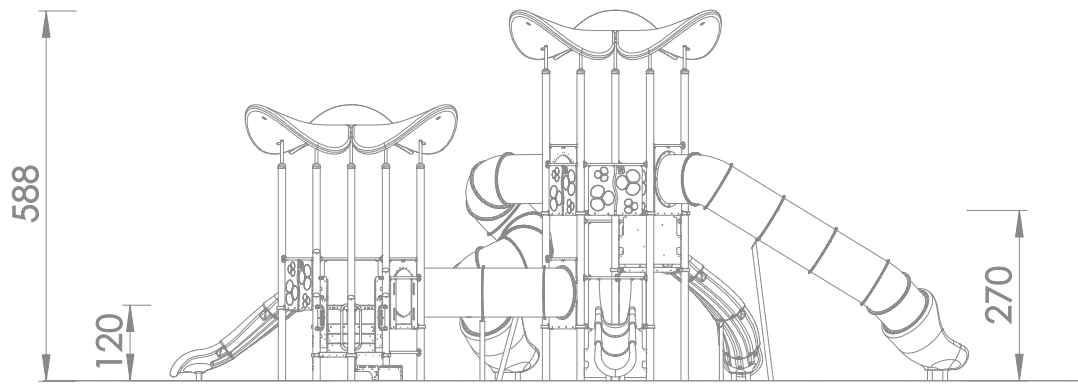

## INFORMATION ABOUT THE PRODUCT

Dimensions	1267 x 785 cm
Safety zone	1655 x 1136 cm
Safety zone area	108,97 m <sup>2</sup>
Overall height	588 cm
Free fall height	270 cm
Amount of users	30
The heaviest element	55 kg
The biggest element	6 m
Product complies with EN 1176-1:2017-12	YES
Availability of spare parts	YES
Age range	1-12

According to EN 1176-1:2017-12 norm, the product requires applying a safety surface according to the product's free fall height.

# 1214

SCALE 1:120

SCALE 1:120