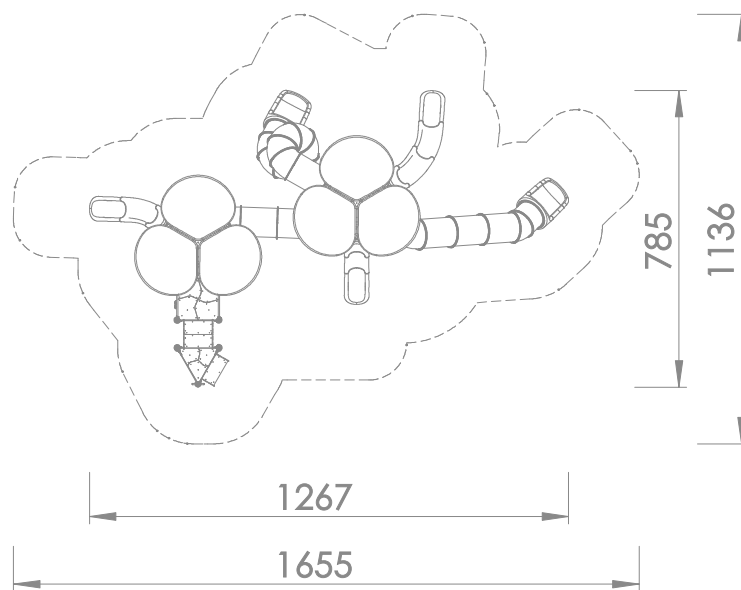

## INFORMATION ABOUT THE PRODUCT

Dimensions	1267 x 785 cm
Safety zone	1655 x 1136 cm
Safety zone area	108,97 m <sup>2</sup>
Overall height	588 cm
Free fall height	270 cm
Amount of users	30
The heaviest element	55 kg
The biggest element	6 m
Product complies with EN 1176-1:2017-12	YES
Availability of spare parts	YES
Age range	1-12

According to EN 1176-1:2017-12 norm, the product requires applying a safety surface according to the product's free fall height.

# 1214

SCALE 1:120

SCALE 1:120