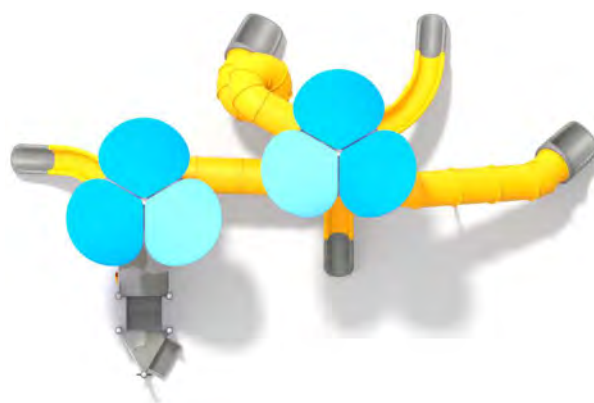

# 1214

FRESH GREEN

SLIDING

SOCIALIZING

CLIMBING

JUMPING

BALANCING

SENSORIAL INTEGRATION

OCEAN BLUE

## INFORMATION ABOUT THE PRODUCT

Dimensions	1267 x 785 cm
Safety zone	1655 x 1136 cm
Safety zone area	108,97 m <sup>2</sup>
Overall height	588 cm
Free fall height	270 cm
Amount of users	30
The heaviest element	55 kg
The biggest element	6 m
Product complies with EN 1176-1:2017-12	YES
Availability of spare parts	YES
Age range	1-12

According to EN 1176-1:2017-12 norm, the product requires applying a safety surface according to the product's free fall height.