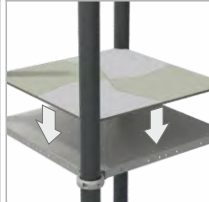

Dimensions	1190 x 444cm
Safety zone	1390 x 744 cm
Safety zone area	61 m ²
Overall height	1172 cm
Free fall height	150 cm
Amount of users	40
Product complies with EN 1176-1:2017-12	YES
Availability of spare parts	YES
Age range	3-12
<small>According to EN 1176-1:2017-12 norm, the product requires applying a safety surface according to the product's free fall height.</small>	

1410

MEGA

INFORMATION FOR ARCHITECTS

SCALE 1:200

MATERIALS:

STEEL CONSTRUCTION:
Ø114 PIPES, POWDER
GALVANIZED AND COVERED IN
POWDER COATING PAINT

PANELS:
HDPE 15 MM

PLATFORM:
STEEL SHEET GALVANIZED
AND COVERED WITH
POWDER COATING PAINT
+ HPL 6 MM

TUBE SLIDE MADE OF
STAINLESS STEEL AISI 304

SAFE WINDOWS:
TRANSPARENT
POLYCARBONATE