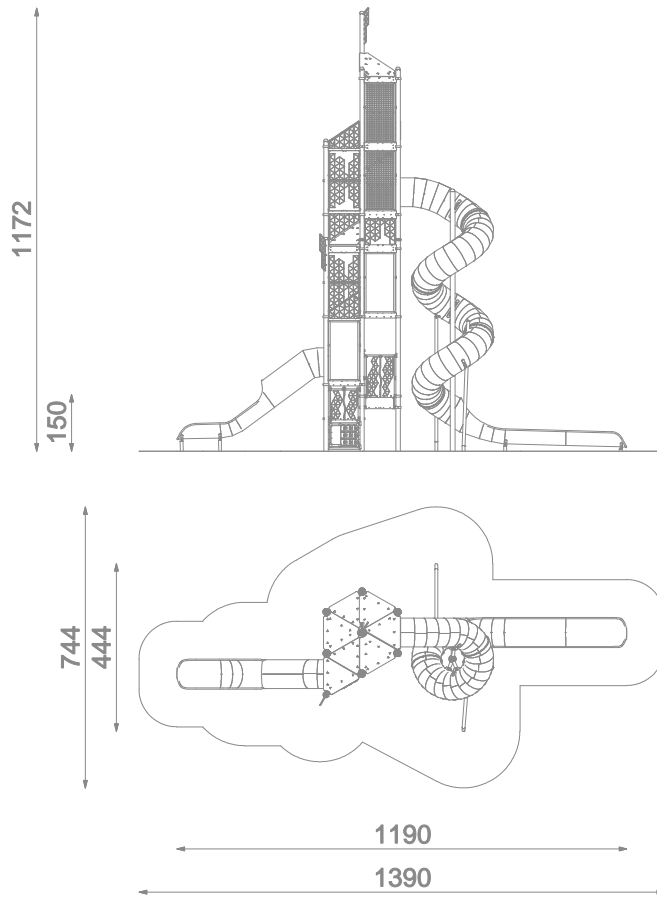

1410

MEGA

SLIDING

SOCIALIZING

CLIMBING

JUMPING

BALANCING

INFORMATION ABOUT THE PRODUCT

Dimensions	1190 x 444cm
Safety zone	1390 x 744 cm
Safety zone area	61 m ²
Overall height	1172 cm
Free fall height	150 cm
Amount of users	40
Product complies with EN 1176-1:2017-12	YES
Availability of spare parts	YES
Age range	3-12
<small>According to EN 1176-1:2017-12 norm, the product requires applying a safety surface according to the product's free fall height.</small>	

1410

MEGA

INFORMATION FOR ARCHITECTS

SCALE 1:200

MATERIALS:

STEEL CONSTRUCTION:
Ø114 PIPES, POWDER
GALVANIZED AND COVERED IN
POWDER COATING PAINT

PANELS:
HDPE 15 MM

PLATFORM:
STEEL SHEET GALVANIZED
AND COVERED WITH
POWDER COATING PAINT
+ HPL 6 MM

TUBE SLIDE MADE OF
STAINLESS STEEL AISI 304

SAFE WINDOWS:
TRANSPARENT
POLYCARBONATE