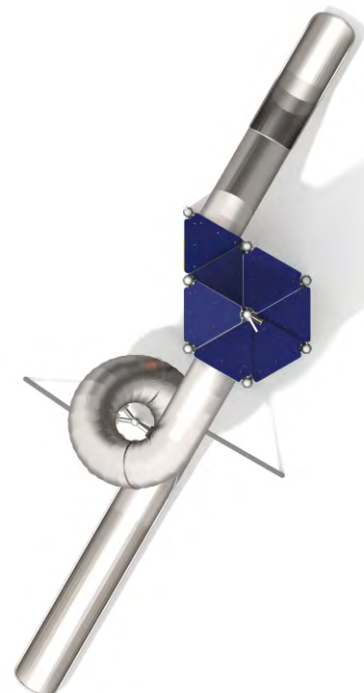

1410

MEGA

SLIDING

SOCIALIZING

CLIMBING

JUMPING

BALANCING

INFORMATION ABOUT THE PRODUCT

Dimensions	1190 x 444cm
Safety zone	1390 x 744 cm
Safety zone area	61 m ²
Overall height	1172 cm
Free fall height	150 cm
Amount of users	40
Product complies with EN 1176-1:2017-12	YES
Availability of spare parts	YES
Age range	3-12
<small>According to EN 1176-1:2017-12 norm, the product requires applying a safety surface according to the product's free fall height.</small>	

1410

MEGA

INFORMATION FOR ARCHITECTS

SCALE 1:200

MATERIALS:

STEEL CONSTRUCTION:
Ø114 PIPES, POWDER
GALVANIZED AND COVERED IN
POWDER COATING PAINT

PANELS:
HDPE 15 MM

PLATFORM:
STEEL SHEET GALVANIZED
AND COVERED WITH
POWDER COATING PAINT
+ HPL 6 MM

TUBE SLIDE MADE OF
STAINLESS STEEL AISI 304

SAFE WINDOWS:
TRANSPARENT
POLYCARBONATE