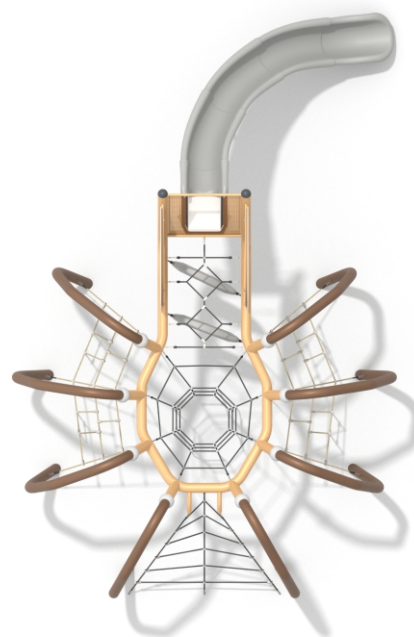

9302

SOCIALIZING

CLIMBING

BALANCING

SLIDING

INFORMATION ABOUT THE PRODUCT

Dimensions	774 x 508 cm
Safety zone	1096 x 883 cm
Safety zone area	73,5 m ²
Overall height	318 cm
Free fall height	295 cm
Amount of users	20
Product complies with EN 1176-1:2017-12	YES
Availability of spare parts	YES
Age range	3-12
According to EN 1176-1:2017-12 norm, the product requires applying a safety surface according to the product's free fall height.	

9302

MATERIALS:

STEEL CONSTRUCTION:
Ø133 PIPES, POWDER
GALVANIZED AND COVERED
IN POWDER COATING PAINT

ELEMENTS:
HDPE 15 MM

SLIDES ARE MADE USING
ROTOMOULDING TECHNIQUE
USING LDPE MATERIAL