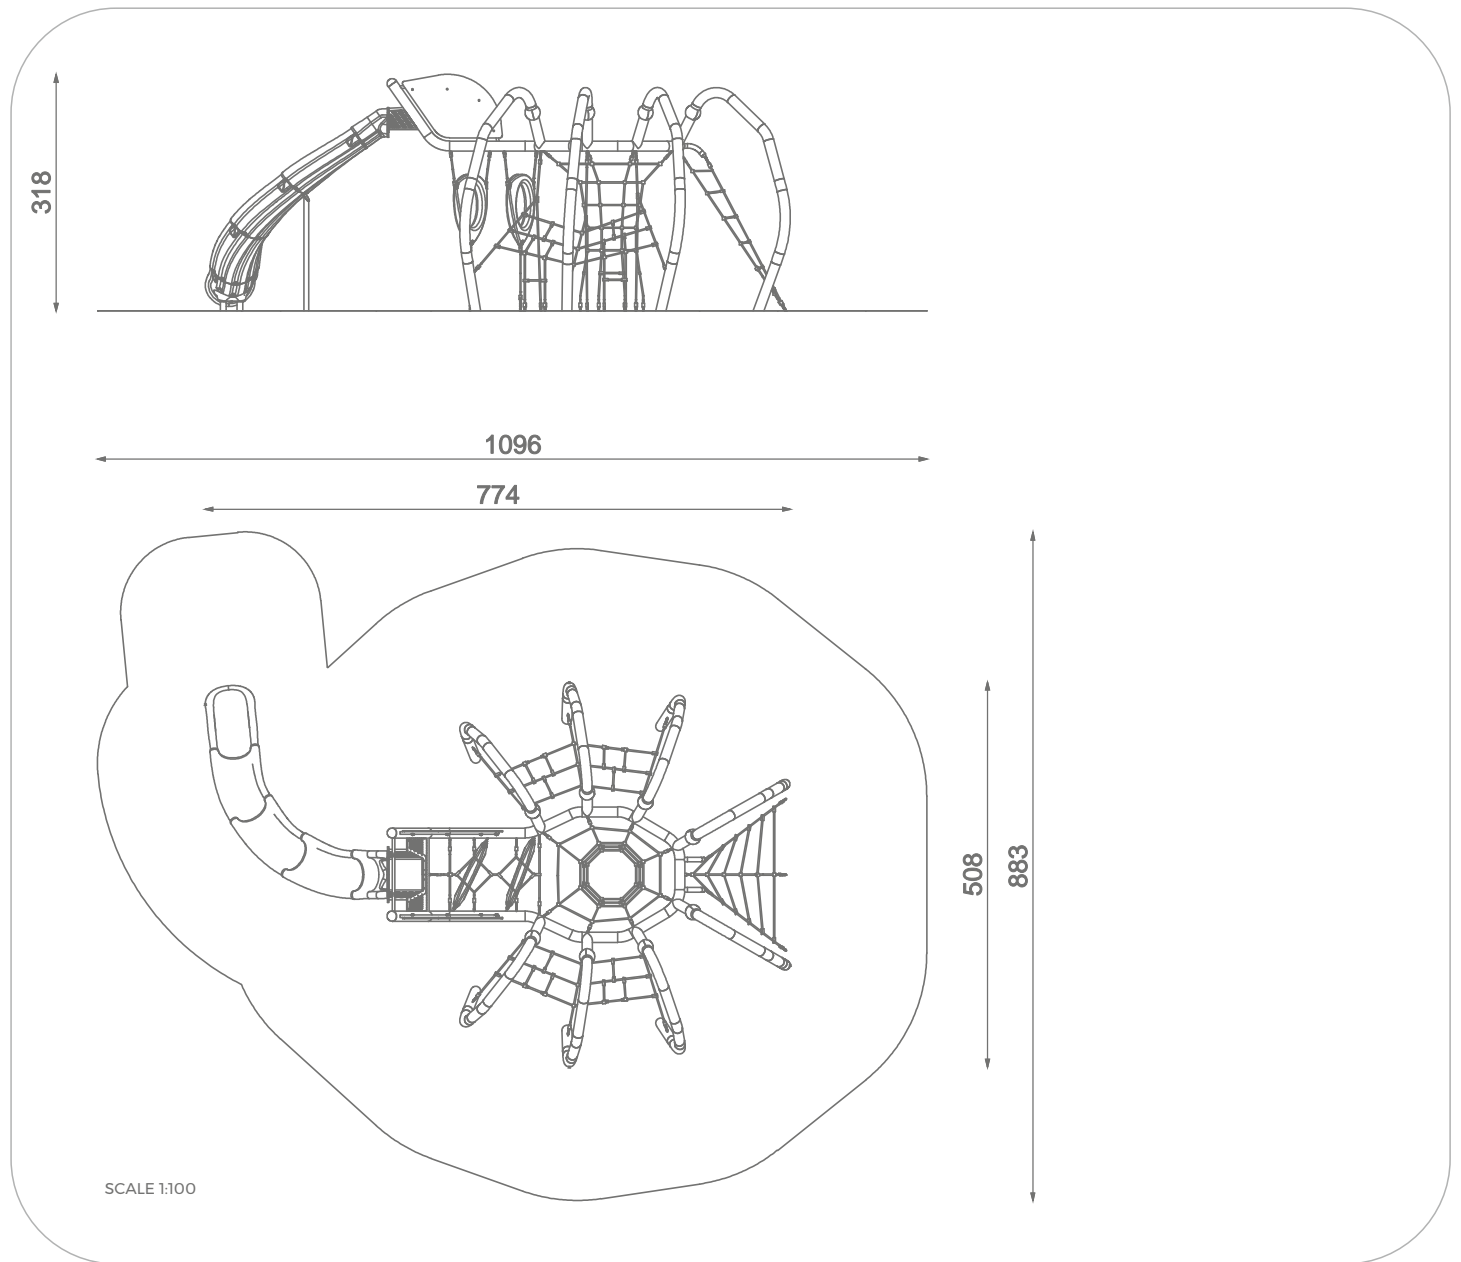

9302

SOCIALIZING

CLIMBING

BALANCING

SLIDING

INFORMATION ABOUT THE PRODUCT

Dimensions	774 x 508 cm
Safety zone	1096 x 883 cm
Safety zone area	73,5 m ²
Overall height	318 cm
Free fall height	295 cm
Amount of users	20
Product complies with EN 1176-1:2017-12	YES
Availability of spare parts	YES
Age range	3-12
According to EN 1176-1:2017-12 norm, the product requires applying a safety surface according to the product's free fall height.	

9302

MATERIALS:

STEEL CONSTRUCTION:
Ø133 PIPES, POWDER
GALVANIZED AND COVERED
IN POWDER COATING PAINT

ELEMENTS:
HDPE 15 MM

SLIDES ARE MADE USING
ROTOMOULDING TECHNIQUE
USING LDPE MATERIAL