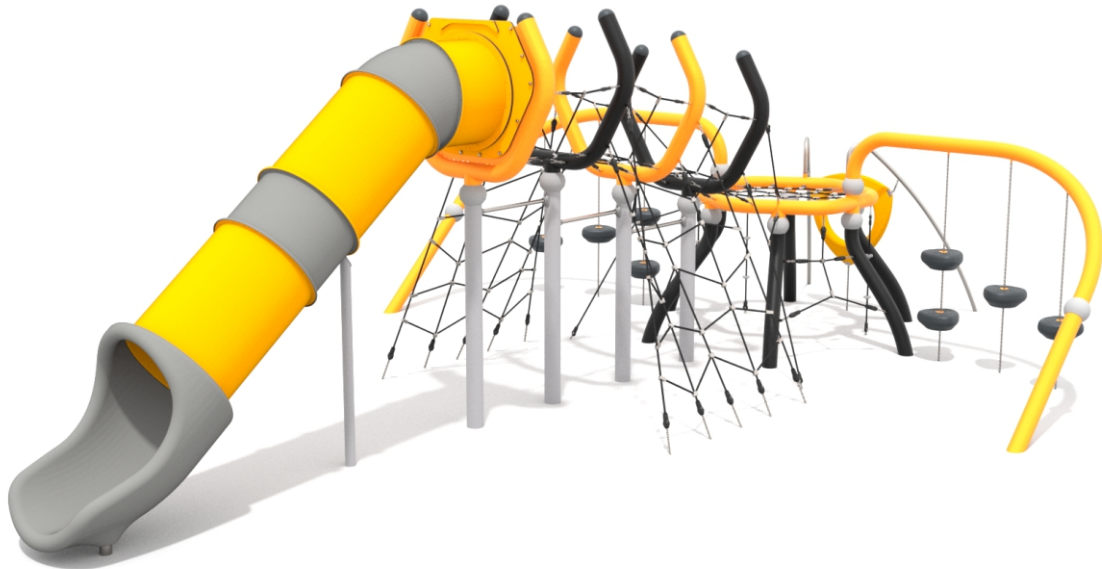

MATERIALS:

STEEL CONSTRUCTION:
Ø133 PIPES, POWDER
GALVANIZED AND COVERED
IN POWDER COATING PAINT

ELEMENTS:
HDPE 15 MM

SLIDES ARE MADE USING
ROTOMOULDING TECHNIQUE
USING LDPE MATERIAL