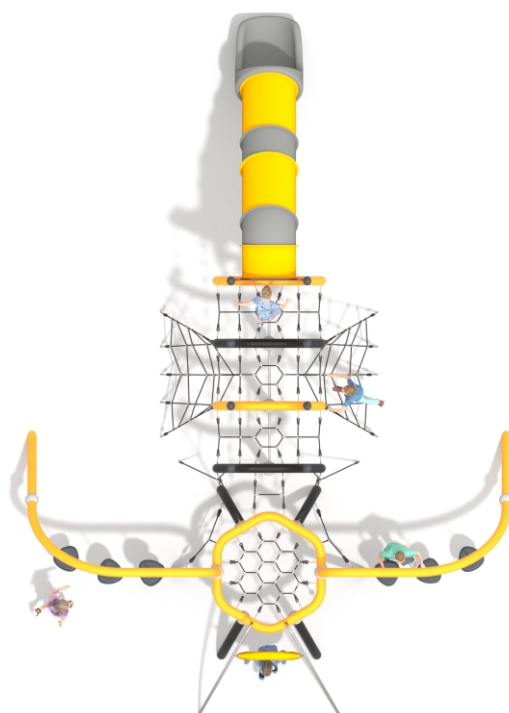

# 9303

SOCIALIZING

CLIMBING

BALANCING

SLIDING

## INFORMATION ABOUT THE PRODUCT

Dimensions	1007 x 703 cm
Safety zone	1357 x 996 cm
Safety zone area	85,2 m <sup>2</sup>
Overall height	320 cm
Free fall height	207 cm
Amount of users	30
Product complies with EN 1176-1:2017-12	YES
Availability of spare parts	YES
Age range	3-12

According to EN 1176-1:2017-12 norm, the product requires applying a safety surface according to the product's free fall height.

## MATERIALS:

STEEL CONSTRUCTION:  
Ø133 PIPES, POWDER  
GALVANIZED AND COVERED  
IN POWDER COATING PAINT

ELEMENTS:  
HDPE 15 MM

SLIDES ARE MADE USING  
ROTOMOULDING TECHNIQUE  
USING LDPE MATERIAL