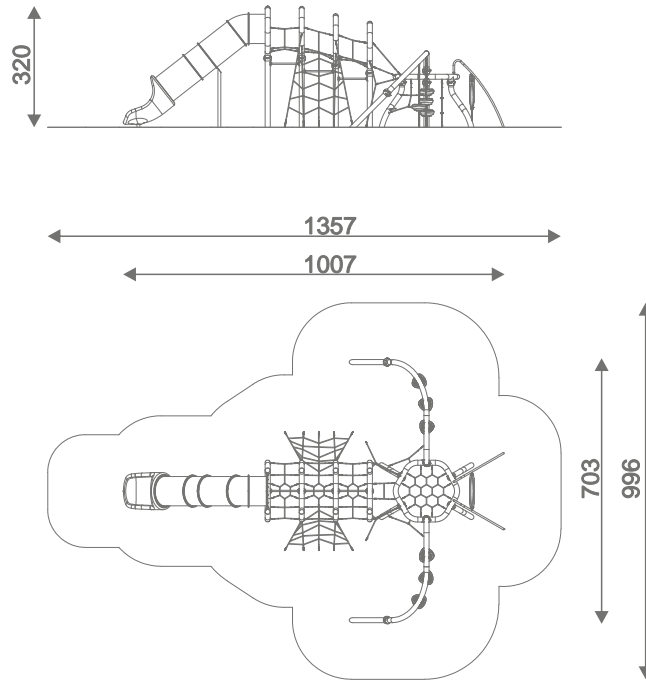

9303

SCALE 1:200