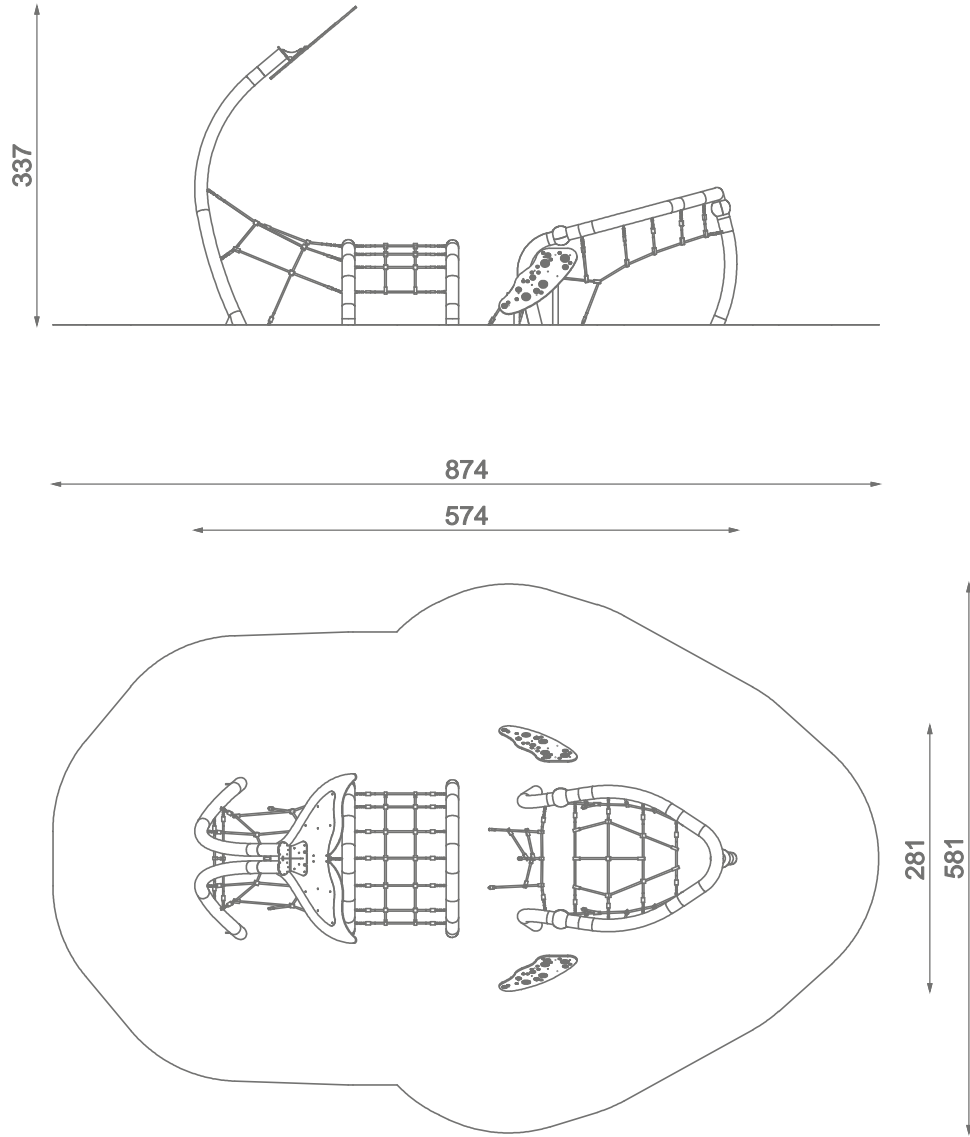

# 9304

SOCIALIZING

CLIMBING

BALANCING

## INFORMATION ABOUT THE PRODUCT

Dimensions	574 x 281 cm
Safety zone	874 x 581 cm
Safety zone area	37,6 m <sup>2</sup>
Overall height	337 cm
Free fall height	145 cm
Amount of users	18
Product complies with EN 1176-1:2017-12	YES
Availability of spare parts	YES
Age range	3-12
According to EN 1176-1:2017-12 norm, the product requires applying a safety surface according to the product's free fall height.	

# 9304

SCALE 1:100

## MATERIALS:

STEEL CONSTRUCTION:  
Ø133 PIPES, POWDER  
GALVANIZED AND COVERED  
IN POWDER COATING PAINT

ELEMENTS:  
HDPE 15 MM