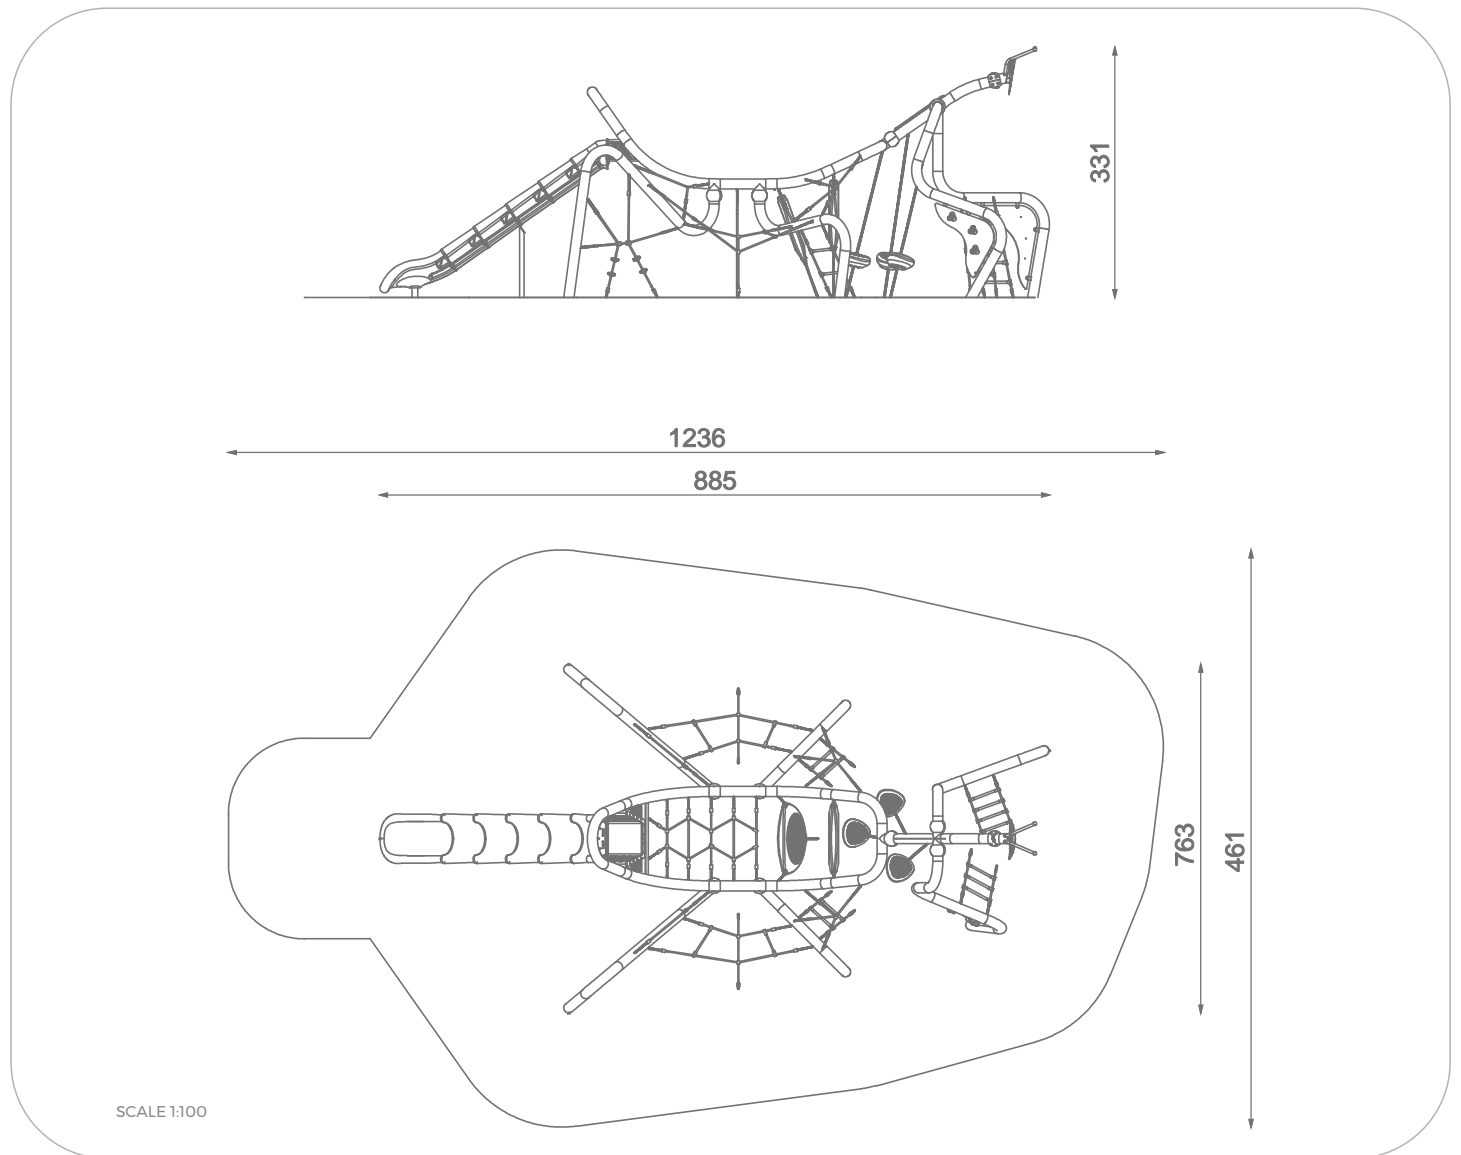

9301

SOCIALIZING

CLIMBING

BALANCING

SLIDING

INFORMATION ABOUT THE PRODUCT

Dimensions	885 x 461 cm
Safety zone	1236 x 763 cm
Safety zone area	68,6 m ²
Overall height	331 cm
Free fall height	219 cm
Amount of users	26
Product complies with EN 1176-1:2017-12	YES
Availability of spare parts	YES
Age range	3-12
According to EN 1176-1:2017-12 norm, the product requires applying a safety surface according to the product's free fall height.	

9301

MATERIALS:

STEEL CONSTRUCTION:
Ø133 PIPES, POWDER
GALVANIZED AND COVERED
IN POWDER COATING PAINT

ELEMENTS:
HDPE 15 MM

SLIDES ARE MADE USING
ROTOMOULDING TECHNIQUE
USING LDPE MATERIAL