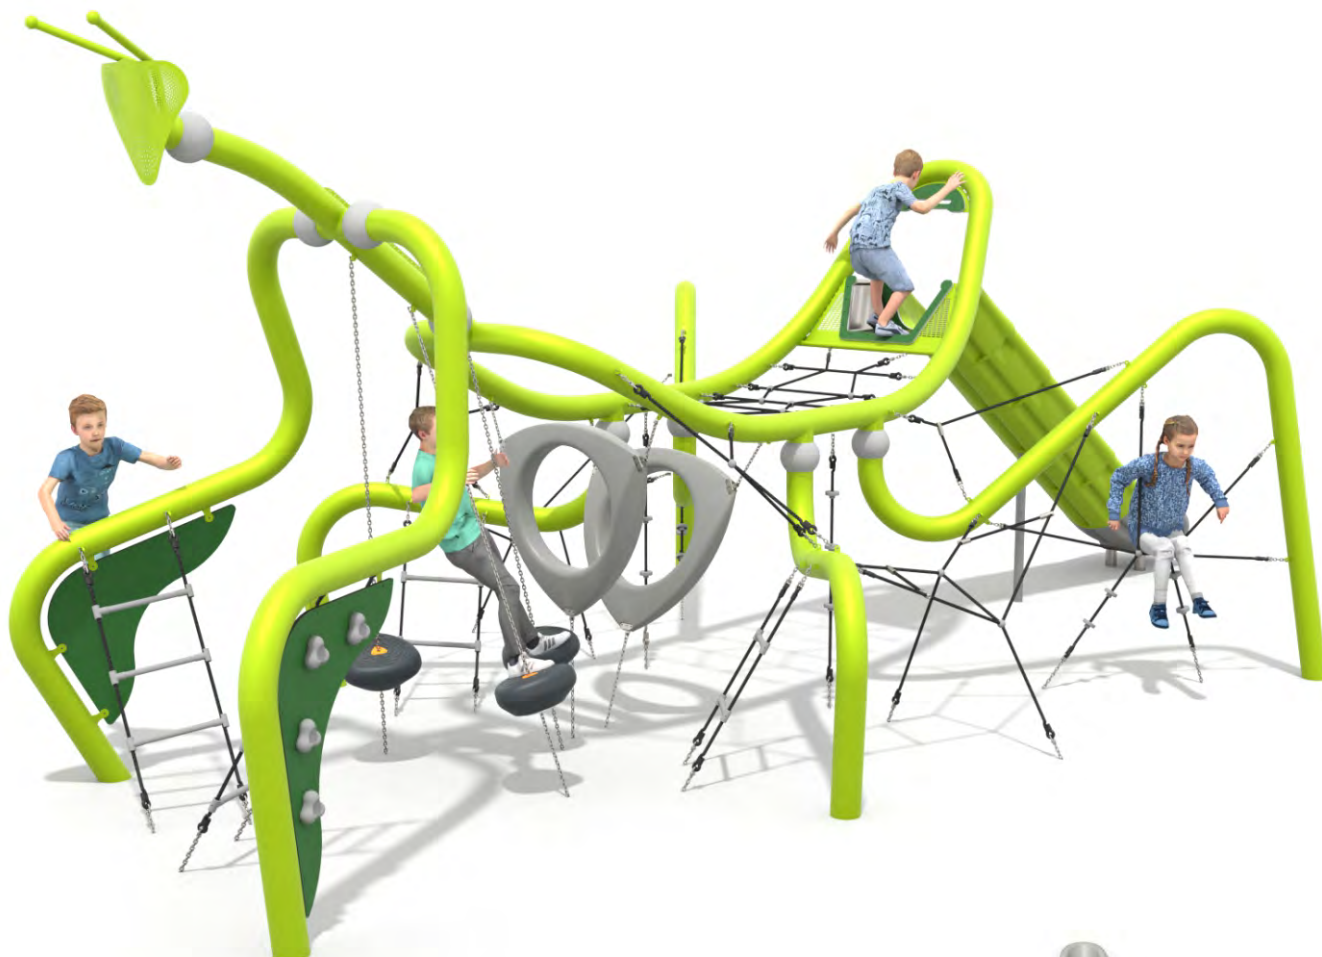

9301

SOCIALIZING

CLIMBING

BALANCING

SLIDING

INFORMATION ABOUT THE PRODUCT

Dimensions	885 x 461 cm
Safety zone	1236 x 763 cm
Safety zone area	68,6 m ²
Overall height	331 cm
Free fall height	219 cm
Amount of users	26
Product complies with EN 1176-1:2017-12	YES
Availability of spare parts	YES
Age range	3-12
According to EN 1176-1:2017-12 norm, the product requires applying a safety surface according to the product's free fall height.	

9301

MATERIALS:

STEEL CONSTRUCTION:
Ø133 PIPES, POWDER
GALVANIZED AND COVERED
IN POWDER COATING PAINT

ELEMENTS:
HDPE 15 MM

SLIDES ARE MADE USING
ROTOMOULDING TECHNIQUE
USING LDPE MATERIAL