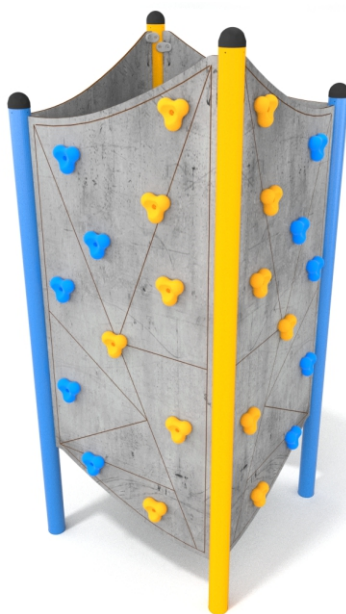

### INFORMATION ABOUT THE PRODUCT

Dimensions	109 x 109 cm
Safety zone	409 x 409 cm
Safety zone area	15 m <sup>2</sup>
Overall height	250 cm
Free fall height	129 cm
Amount of users	6
Product complies with EN 1176-1:2017-12	YES
Availability of spare parts	YES
Age range	3-12

According to EN 1176-1:2017-12 norm, the product requires applying a safety surface according to the product's free fall height.

1145

MATERIALS:

<p>POST ENDINGS FINISHED WITH SOFT EPDM RUBBER</p>	<p>SOLID CONSTRUCTION MADE BLACK STEEL S235JR CLEANED IN THE SANDBLASTING PROCESS</p>	<p>CLIMBING ROCKS MADE OF CHIPPINGS AND COLOURFUL POLYESTER RESIN</p>	<p>PLATE AND ROPE CONNECTORS MADE OF INJECTION MOLDED POLYAMIDE</p>