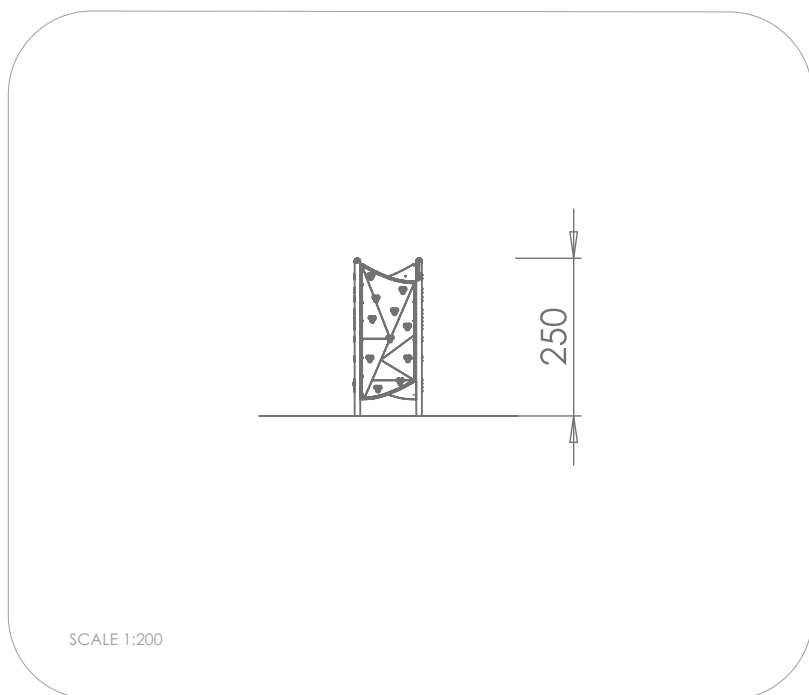

1145

MATERIALS:

POST ENDINGS FINISHED WITH SOFT EPDM RUBBER	SOLID CONSTRUCTION MADE BLACK STEEL S235JR CLEANED IN THE SANDBLASTING PROCESS	CLIMBING ROCKS MADE OF CHIPPINGS AND COLOURFUL POLYESTER RESIN	PLATE AND ROPE CONNECTORS MADE OF INJECTION MOLDED POLYAMIDE