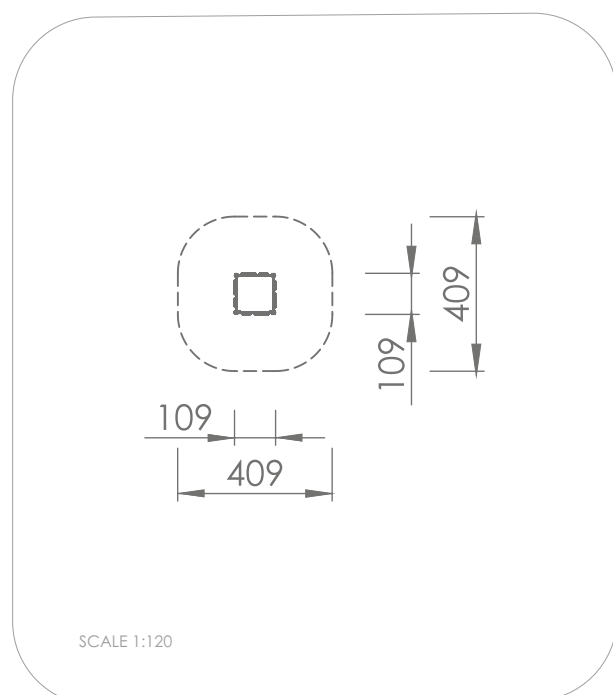

1145

MATERIALS:

POST ENDINGS FINISHED WITH SOFT EPDM RUBBER	SOLID CONSTRUCTION MADE BLACK STEEL S235JR CLEANED IN THE SANDBLASTING PROCESS	CLIMBING ROCKS MADE OF CHIPPINGS AND COLOURFUL POLYESTER RESIN	PLATE AND ROPE CONNECTORS MADE OF INJECTION MOLDED POLYAMIDE