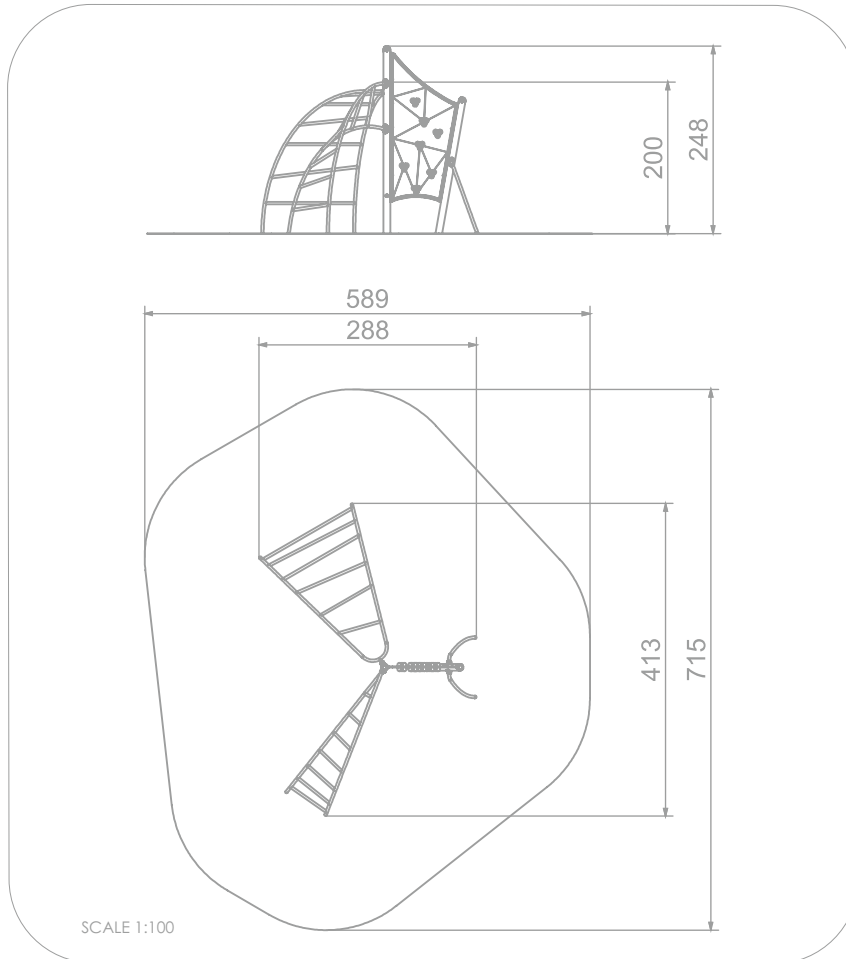

1114

ACTIVE

MATERIALS:

CONSTRUCTION ELEMENTS MADE OF STAINLESS AISI 304	CLIMBING ROCKS MADE OF CHIPPINGS AND COLOURFUL POLYESTER RESIN	POST ENDINGS FINISHED WITH SOFT EPDM RUBBER	
PLATES OF THE WALLS AND PLATFORMS MADE OF COLOURFUL 13 MM HPL IN THE HIGHEST QUALITY	SOLID CONSTRUCTION MADE BLACK STEEL S235JR CLEANED IN THE SANDBLASTING PROCESS	SYSTEM OF CONNECTORS AND CLAMPS MADE OF STRONG ALUMINUM ALLOY	PLATE AND ROPE CONNECTORS MADE OF INJECTION MOLDED POLYAMIDE