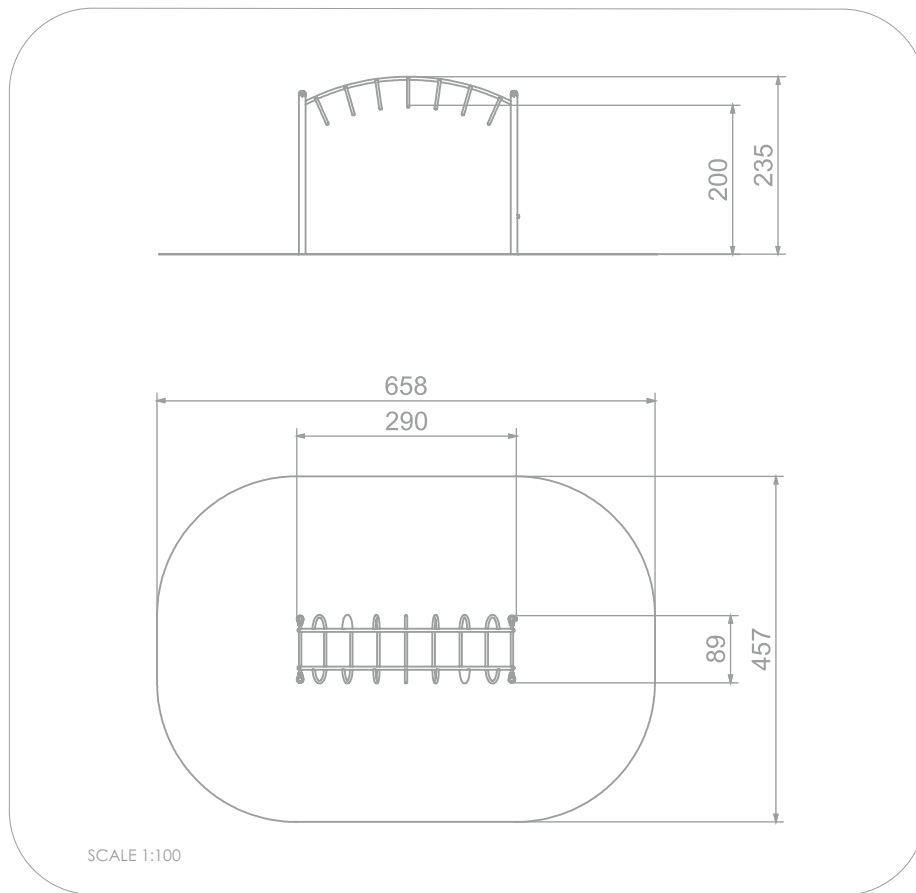

1115

ACTIVE

MATERIALS:

CONSTRUCTION ELEMENTS MADE OF STAINLESS AISI 304	POST ENDINGS FINISHED WITH SOFT EPDM RUBBER	SOLID CONSTRUCTION MADE BLACK STEEL S235JR CLEANED IN THE SANDBLASTING PROCESS	SYSTEM OF CONNECTORS AND CLAMPS MADE OF STRONG ALUMINUM ALLOY