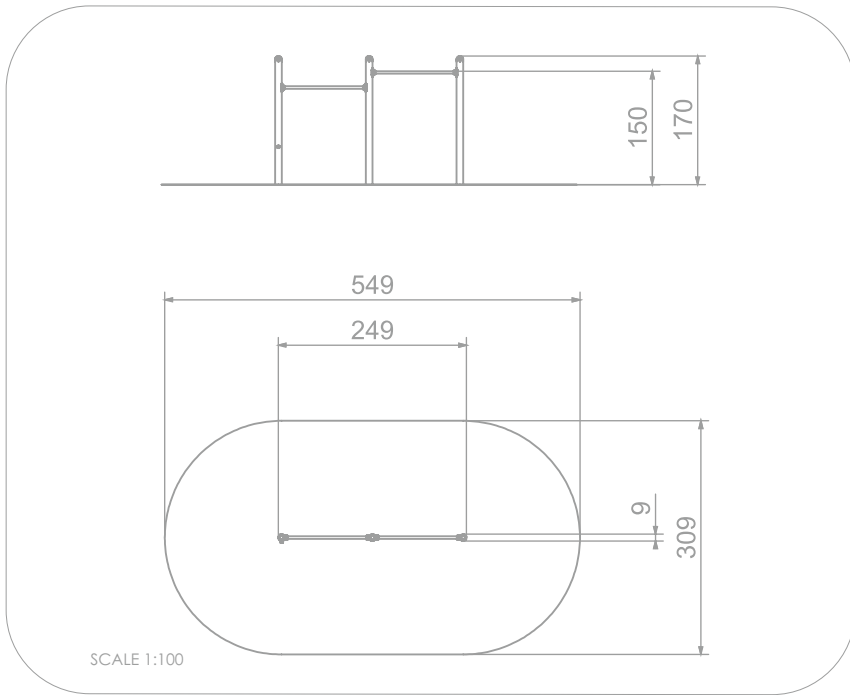

1116

ACTIVE

MATERIALS:

CONSTRUCTION ELEMENTS MADE OF STAINLESS AISI 304	POST ENDINGS FINISHED WITH SOFT EPDM RUBBER	SOLID CONSTRUCTION MADE BLACK STEEL S235JR CLEANED IN THE SANDBLASTING PROCESS	SYSTEM OF CONNECTORS AND CLAMPS MADE OF STRONG ALUMINUM ALLOY