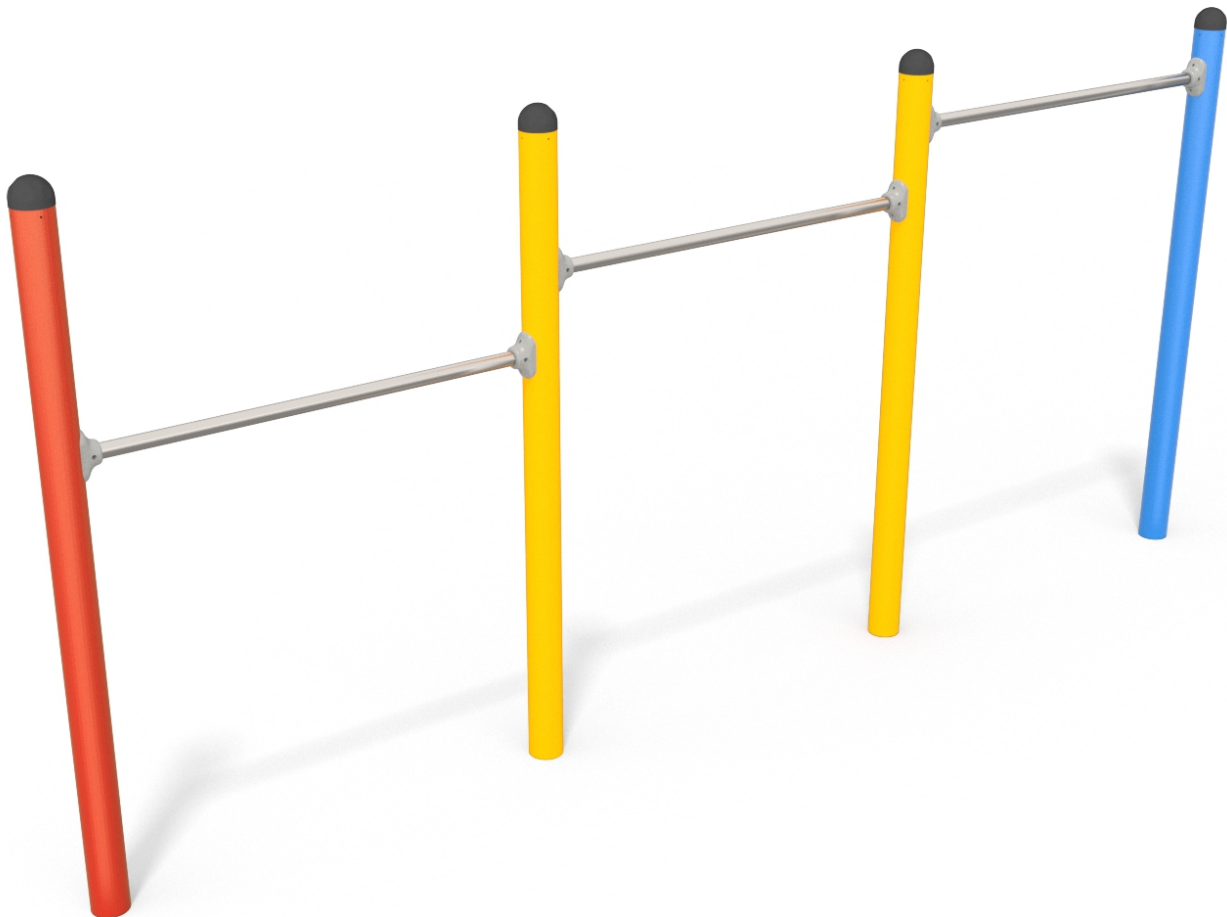

# 1117

### INFORMATION ABOUT THE PRODUCT

Dimensions	9 x 369 cm
Safety zone	309 x 669 cm
Safety zone area	19 m <sup>2</sup>
Overall height	170 cm
Free fall height	150 cm
Amount of users	3
Product complies with EN 1176-1:2017-12	YES
Availability of spare parts	YES
Age range	3-12
According to EN 1176-1:2017-12 norm, the product requires applying a safety surface according to the product's free fall height.	

1117

ACTIVE

MATERIALS:

CONSTRUCTION ELEMENTS MADE OF STAINLESS AISI 304	POST ENDINGS FINISHED WITH SOFT EPDM RUBBER	SOLID CONSTRUCTION MADE BLACK STEEL S235JR CLEANED IN THE SANDBLASTING PROCESS	SYSTEM OF CONNECTORS AND CLAMPS MADE OF STRONG ALUMINUM ALLOY