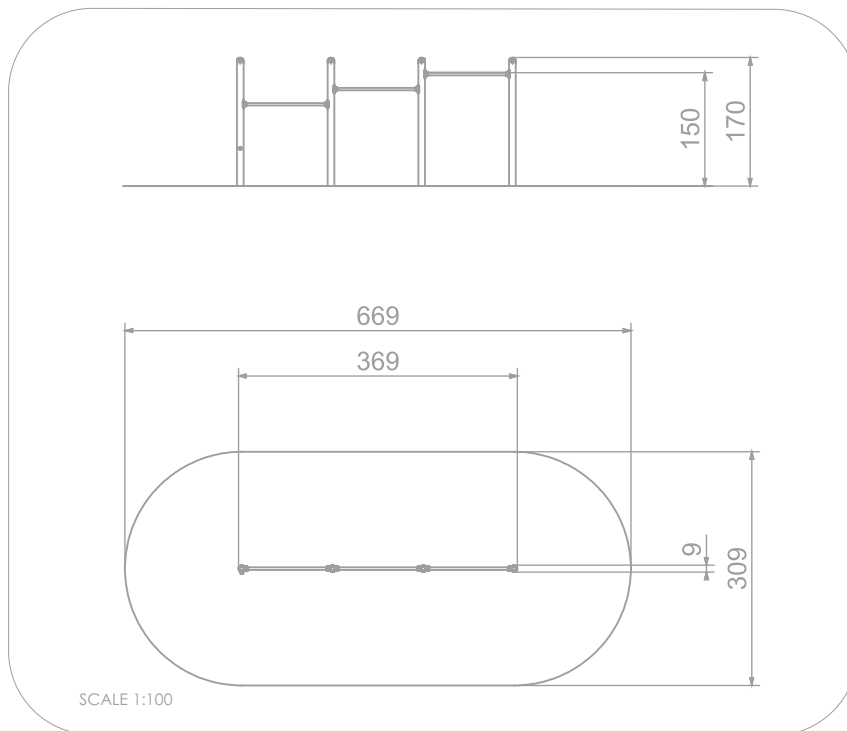

1117

ACTIVE

MATERIALS:

CONSTRUCTION ELEMENTS MADE OF STAINLESS AISI 304	POST ENDINGS FINISHED WITH SOFT EPDM RUBBER	SOLID CONSTRUCTION MADE BLACK STEEL S235JR CLEANED IN THE SANDBLASTING PROCESS	SYSTEM OF CONNECTORS AND CLAMPS MADE OF STRONG ALUMINUM ALLOY