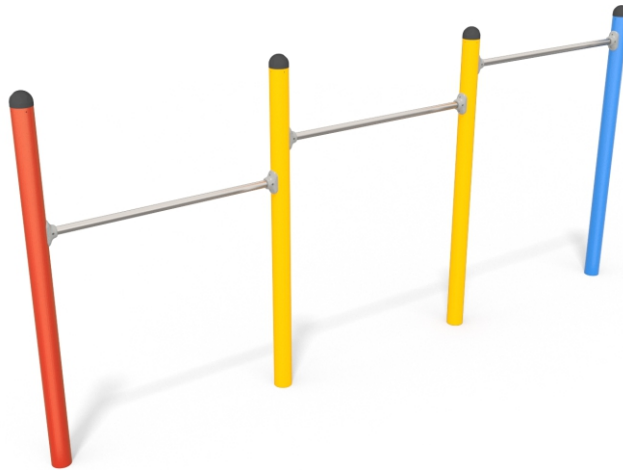

### INFORMATION ABOUT THE PRODUCT

Dimensions	9 x 369 cm
Safety zone	309 x 669 cm
Safety zone area	19 m <sup>2</sup>
Overall height	170 cm
Free fall height	150 cm
Amount of users	3
Product complies with EN 1176-1:2017-12	YES
Availability of spare parts	YES
Age range	3-12
According to EN 1176-1:2017-12 norm, the product requires applying a safety surface according to the product's free fall height.	

1117

ACTIVE

MATERIALS:

CONSTRUCTION ELEMENTS MADE OF STAINLESS AISI 304	POST ENDINGS FINISHED WITH SOFT EPDM RUBBER	SOLID CONSTRUCTION MADE BLACK STEEL S235JR CLEANED IN THE SANDBLASTING PROCESS	SYSTEM OF CONNECTORS AND CLAMPS MADE OF STRONG ALUMINUM ALLOY