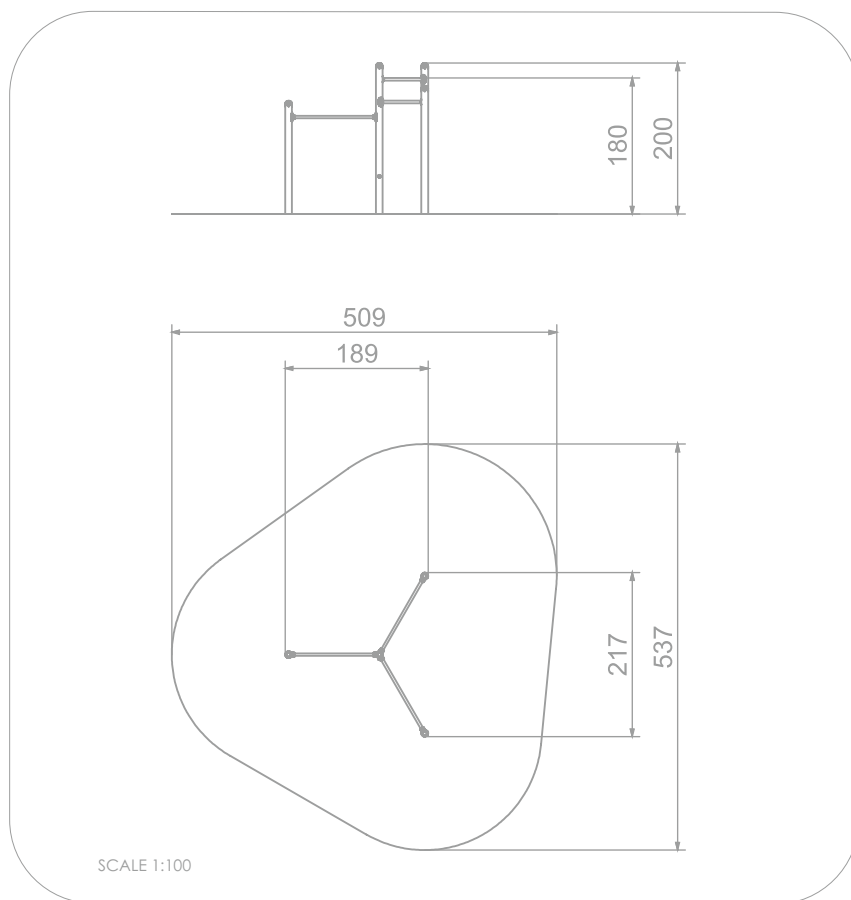

1118

ACTIVE

MATERIALS:

CONSTRUCTION ELEMENTS MADE OF STAINLESS AISI 304	POST ENDINGS FINISHED WITH SOFT EPDM RUBBER	SOLID CONSTRUCTION MADE BLACK STEEL S235JR CLEANED IN THE SANDBLASTING PROCESS	SYSTEM OF CONNECTORS AND CLAMPS MADE OF STRONG ALUMINUM ALLOY