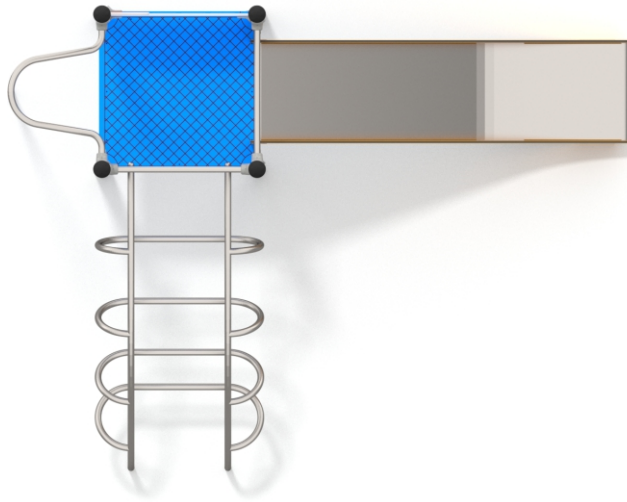

## ACTIVE

SLIDING

SOCIALIZING

CLIMBING

### INFORMATION ABOUT THE PRODUCT

Dimensions	240 x 322 cm
Safety zone	540 x 672 cm
Safety zone area	27 m <sup>2</sup>
Overall height	313 cm
Free fall height	120 cm
Amount of users	6
Product complies with EN 1176-1:2017-12	YES
Availability of spare parts	YES
Age range	3-12
<small>According to EN 1176-1:2017-12 norm, the product requires applying a safety surface according to the product's free fall height.</small>	

## MATERIALS:

<p>CONSTRUCTION ELEMENTS MADE OF STAINLESS AISI 304</p>	<p>PLATES OF THE WALLS MADE OF COLOURFUL TRIPLE LAYERED 15 MM HDPE POLYETHYLENE, IN THE HIGHEST QUALITY</p>	<p>ANTI-SLIP BLUE 13 MM HPL PLATFORM PLATE SERIES: ACTIVE</p>	<p>PLATE AND ROPE CONNECTORS MADE OF INJECTION MOLDED POLYAMIDE</p>	
				
<p>PLATES OF THE WALLS AND PLATFORMS MADE OF COLOURFUL 13 MM HPL IN THE HIGHEST QUALITY</p>	<p>SLIDES MADE OF STAINLESS STEEL AISI 304, SIDE PANELS MADE OF HDPE POLYETHYLENE</p>	<p>SYSTEM OF CONNECTORS AND CLAMPS MADE OF STRONG ALUMINUM ALLOY</p>	<p>POST ENDINGS FINISHED WITH SOFT EPDM RUBBER</p>	<p>SOLID CONSTRUCTION MADE BLACK STEEL S235JR CLEANED IN THE SANDBLASTING PROCESS</p>
				