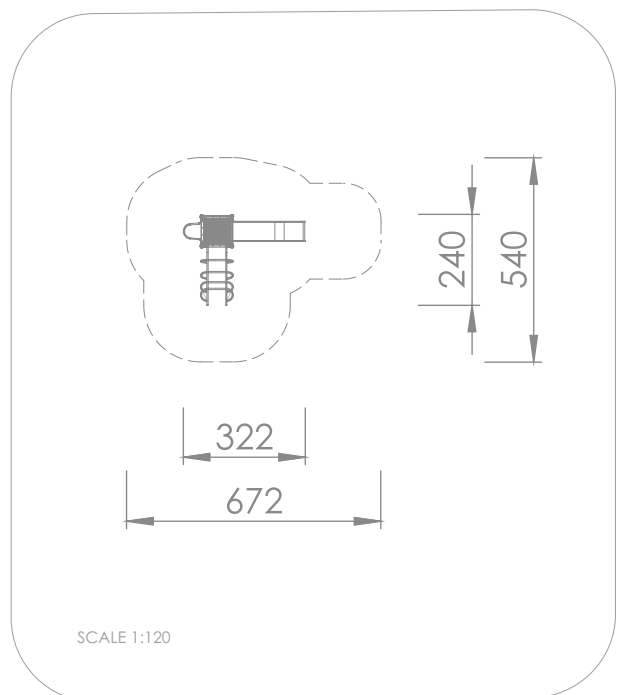

1140

ACTIVE

MATERIALS:

CONSTRUCTION ELEMENTS MADE OF STAINLESS AISI 304	PLATES OF THE WALLS MADE OF COLOURFUL TRIPLE LAYERED 15 MM HDPE POLYETHYLENE, IN THE HIGHEST QUALITY	ANTI-SLIP BLUE 13 MM HPL PLATFORM PLATE SERIES: ACTIVE	PLATE AND ROPE CONNECTORS MADE OF INJECTION MOLDED POLYAMIDE	
PLATES OF THE WALLS AND PLATFORMS MADE OF COLOURFUL 13 MM HPL IN THE HIGHEST QUALITY	SLIDES MADE OF STAINLESS STEEL AISI 304, SIDE PANELS MADE OF HDPE POLYETHYLENE	SYSTEM OF CONNECTORS AND CLAMPS MADE OF STRONG ALUMINUM ALLOY	POST ENDINGS FINISHED WITH SOFT EPDM RUBBER	SOLID CONSTRUCTION MADE BLACK STEEL S235JR CLEANED IN THE SANDBLASTING PROCESS