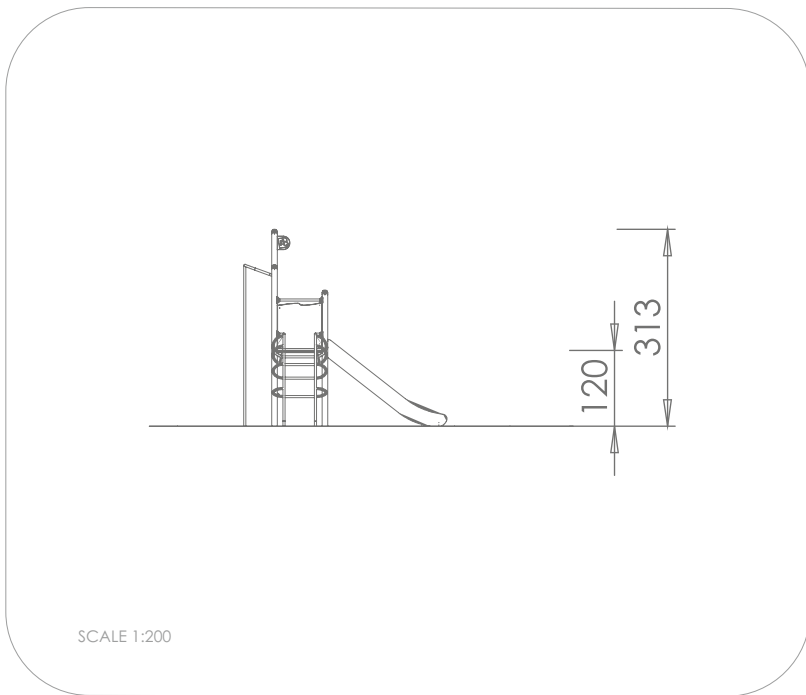

1140

ACTIVE

MATERIALS:

CONSTRUCTION ELEMENTS MADE OF STAINLESS AISI 304	PLATES OF THE WALLS MADE OF COLOURFUL TRIPLE LAYERED 15 MM HDPE POLYETHYLENE, IN THE HIGHEST QUALITY	ANTI-SLIP BLUE 13 MM HPL PLATFORM PLATE SERIES: ACTIVE	PLATE AND ROPE CONNECTORS MADE OF INJECTION MOLDED POLYAMIDE	
PLATES OF THE WALLS AND PLATFORMS MADE OF COLOURFUL 13 MM HPL IN THE HIGHEST QUALITY	SLIDES MADE OF STAINLESS STEEL AISI 304, SIDE PANELS MADE OF HDPE POLYETHYLENE	SYSTEM OF CONNECTORS AND CLAMPS MADE OF STRONG ALUMINUM ALLOY	POST ENDINGS FINISHED WITH SOFT EPDM RUBBER	SOLID CONSTRUCTION MADE BLACK STEEL S235JR CLEANED IN THE SANDBLASTING PROCESS