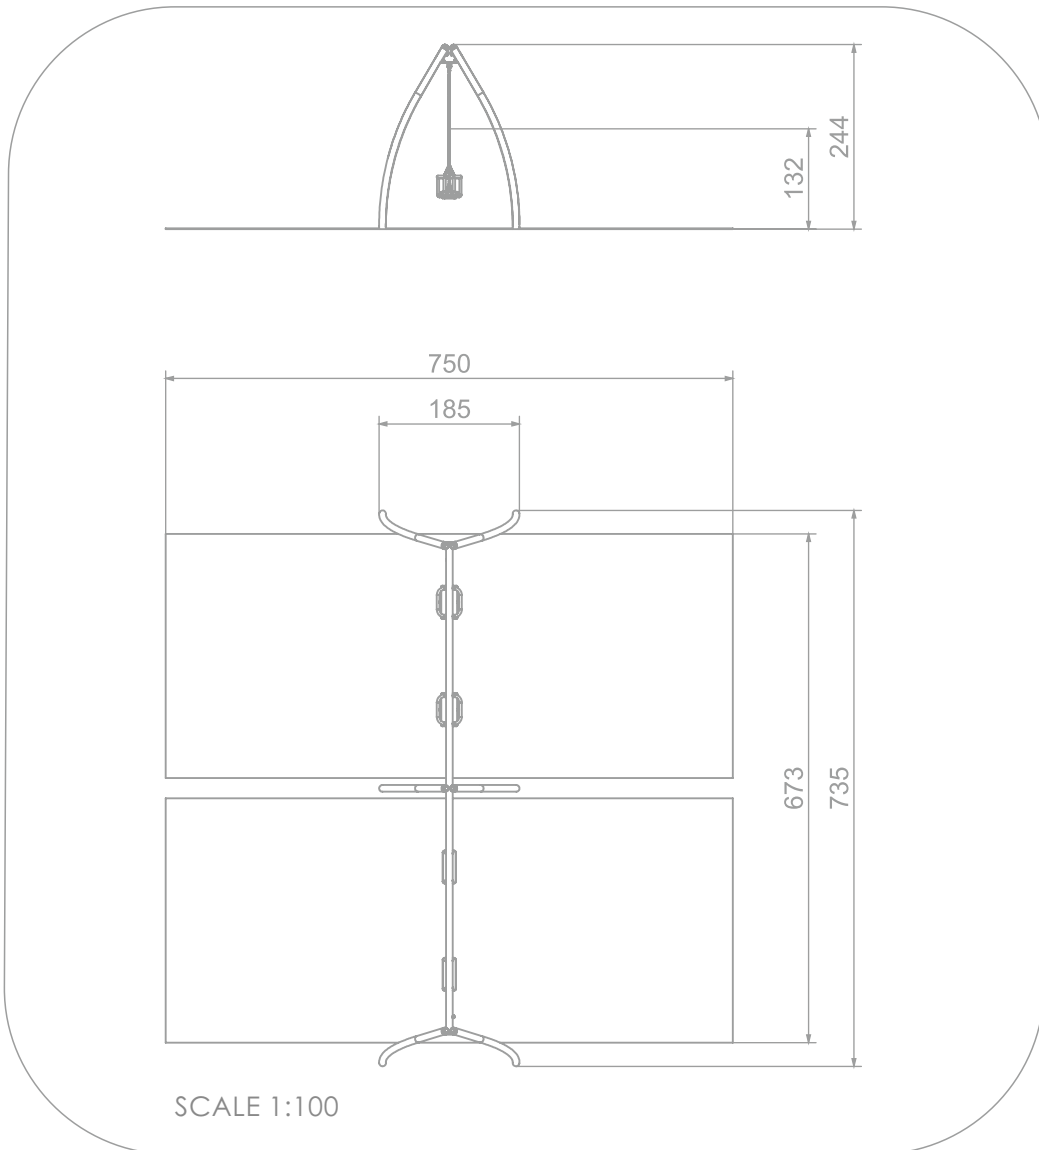

3027

SINGLE

SOCIALIZING

SWINGING

INFORMATION ABOUT THE PRODUCT

Dimensions	185 x 735 cm
Safety zone	750 x 673 cm
Safety zone area	49 m ²
Overall height	244 cm
Free fall height	132 cm
Amount of users	4
Product complies with EN 1176-1:2017	YES
Availability of spare parts	YES
Age range	1-12

According to EN 1176-1:2017 norm, the product requires applying a safety surface according to the product's free fall height.

3027

SINGLE

MATERIALS:

SOLID CONSTRUCTION MADE OF BLACK STEEL IS235JR, CLEANED THE SANDBLASTING PROCESS