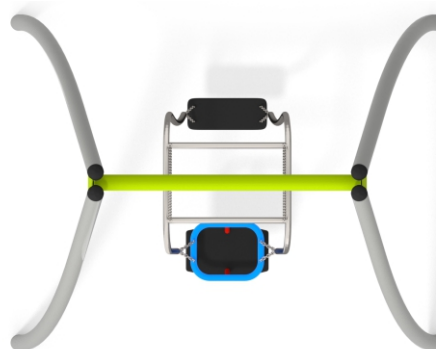

3033

SINGLE

SOCIALIZING

INFORMATION ABOUT THE PRODUCT

Dimensions	185 x 239 cm
Safety zone	768 x 175 cm
Safety zone area	14 m ²
Overall height	244 cm
Free fall height	173 cm
Amount of users	2
Product complies with EN 1176-1:2017-12	YES
Availability of spare parts	YES
Age range	1+

According to EN 1176-1:2017-12 norm, the product requires applying a safety surface according to the product's free fall height.

3033

SINGLE

MATERIALS:

SOLID CONSTRUCTION MADE OF BLACK STEEL IS235JR. CLEANED THE SANDBLASTING PROCESS

THE SEATS ARE MADE WITH AN ALUMINUM CONSTRUCTION COVERED WITH A SOFT EPDM RUBBER

SAFETY SEAT MADE OF ALUMINUM AND STAINLESS STEEL COVERED WITH SOFT POLYURETHANE

POST ENDINGS FINISHED WITH SOFT EPDM RUBBER

SWING SLINGS, WITH DOUBLE BEARINGS