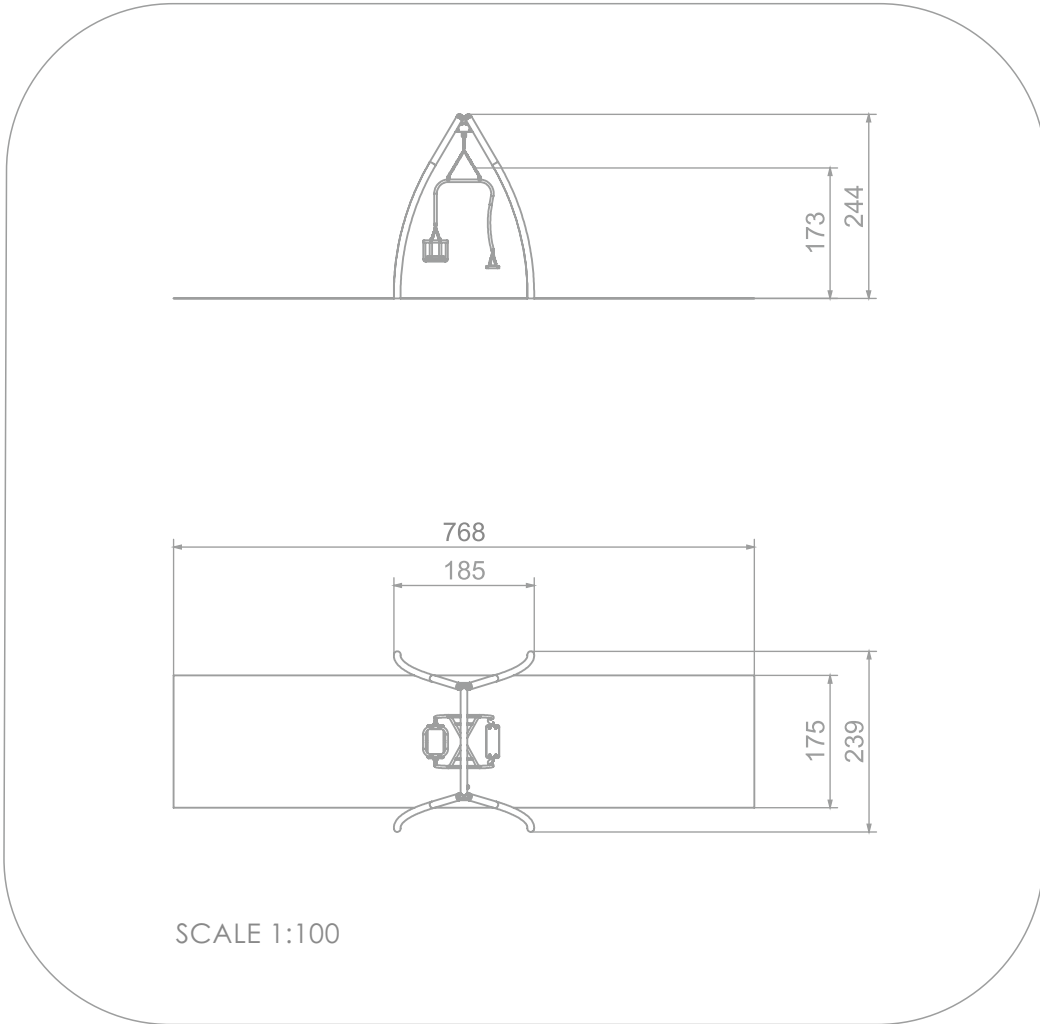

3033

SINGLE

SOCIALIZING

INFORMATION ABOUT THE PRODUCT

Dimensions	185 x 239 cm
Safety zone	768 x 175 cm
Safety zone area	14 m ²
Overall height	244 cm
Free fall height	173 cm
Amount of users	2
Product complies with EN 1176-1:2017-12	YES
Availability of spare parts	YES
Age range	1+

According to EN 1176-1:2017-12 norm, the product requires applying a safety surface according to the product's free fall height.

3033

SINGLE

MATERIALS:

SOLID CONSTRUCTION MADE OF BLACK STEEL IS235JR. CLEANED THE SANDBLASTING PROCESS