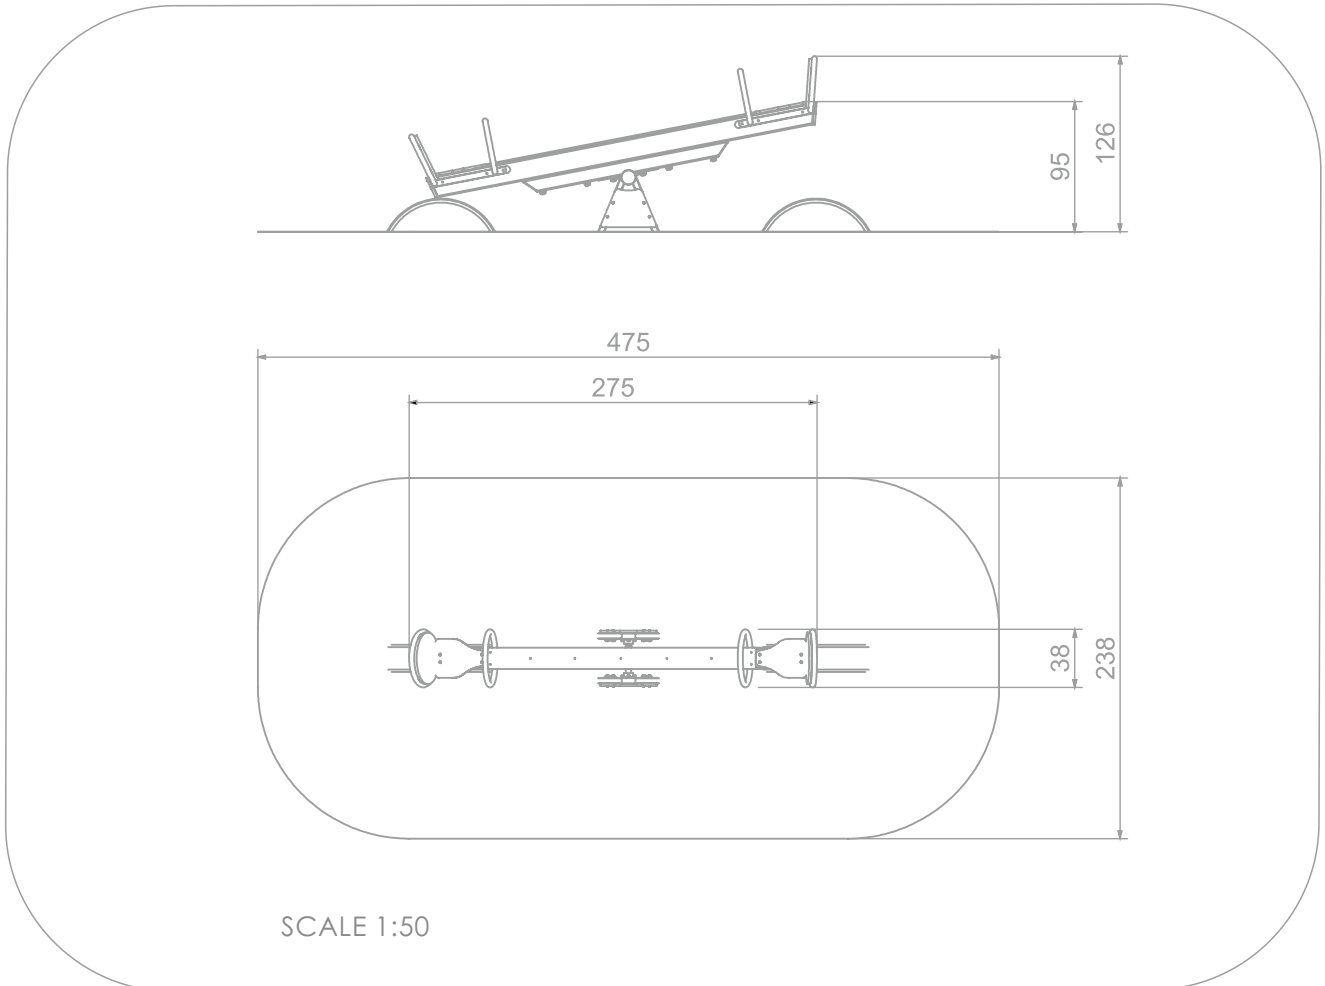

8013

SINGLE

SOCIALIZING

INFORMATION ABOUT THE PRODUCT

Dimensions	38 x 275 cm
Safety zone	238 x 475 cm
Safety zone area	11 m ²
Overall height	126 cm
Free fall height	95 cm
Amount of users	2
Product complies with EN 1176-1:2017-12	YES
Availability of spare parts	YES
Age range	3-12

According to EN 1176-1:2017-12 norm, the product requires applying a safety surface according to the product's free fall height.

8013

MATERIALS:

SOFT CONIFER WOOD
140 x 140 MM, CORELESS,
GLUED IN LAYERS WITH
POLYURETHANE GLUES,
TOTALLY RESISTANT TO WATER

SOFT CONIFER WOOD
90 X 90 MM, CORELESS,
GLUED IN LAYERS WITH
POLYURETHANE GLUES,
TOTALLY RESISTANT TO WATER

PLATES OF THE WALLS MADE
OF COLORFUL TRIPLE
LAYERED 15 MM HDPE
POLYETHYLENE

ANTI-SLIP 10 MM
PLATFORM PLATE