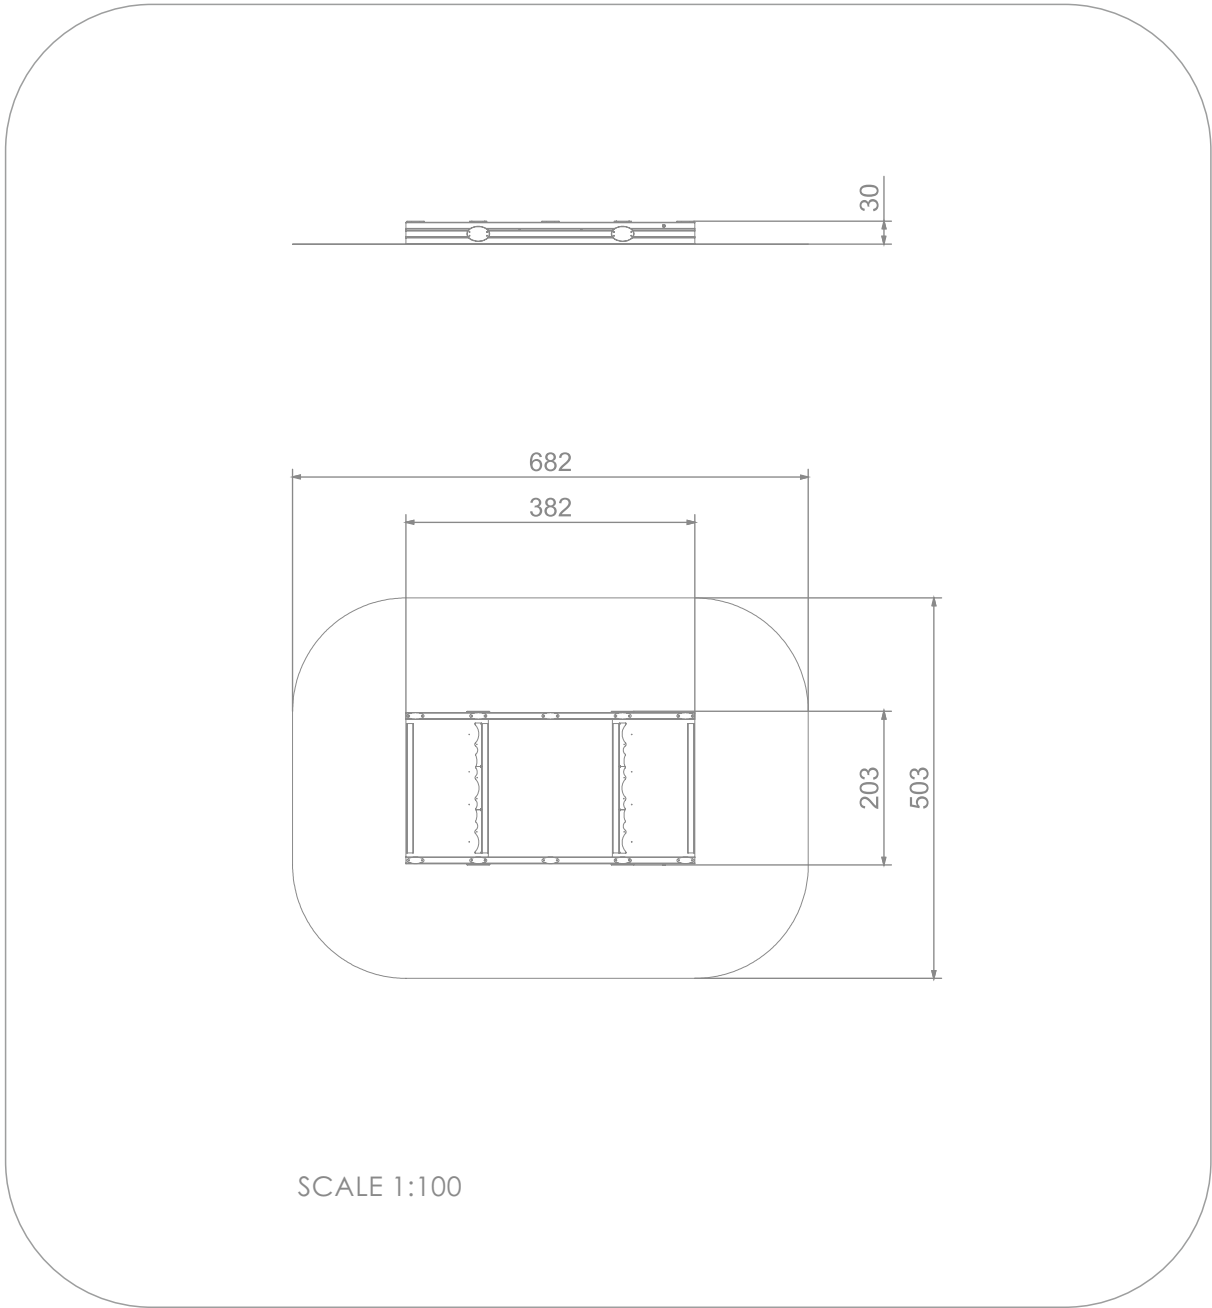

8029

SINGLE

SOCIALIZING

SAND
PLAYING

INFORMATION ABOUT THE PRODUCT

Dimensions	203 x 382 cm
Safety zone	503 x 682 cm
Safety zone area	33 m ²
Overall height	30 cm
Free fall height	30 cm
Amount of users	8
Product complies with EN 1176-1:2017-12	YES
Availability of spare parts	YES
Age range	1-7

According to EN 1176-1:2017-12 norm, the product requires applying a safety surface according to the product's free fall height.

8029

SINGLE

MATERIALS:

SOFT CONIFER WOOD
90 X 90 MM, CORELESS,
GLUED IN LAYERS WITH
POLYURETHANE GLUES,
TOTALLY RESISTANT TO WATER

PLATES OF THE WALLS
MADE OF COLOURFUL
TRIPLE LAYERED 15 MM
HDPE POLYETHYLENE