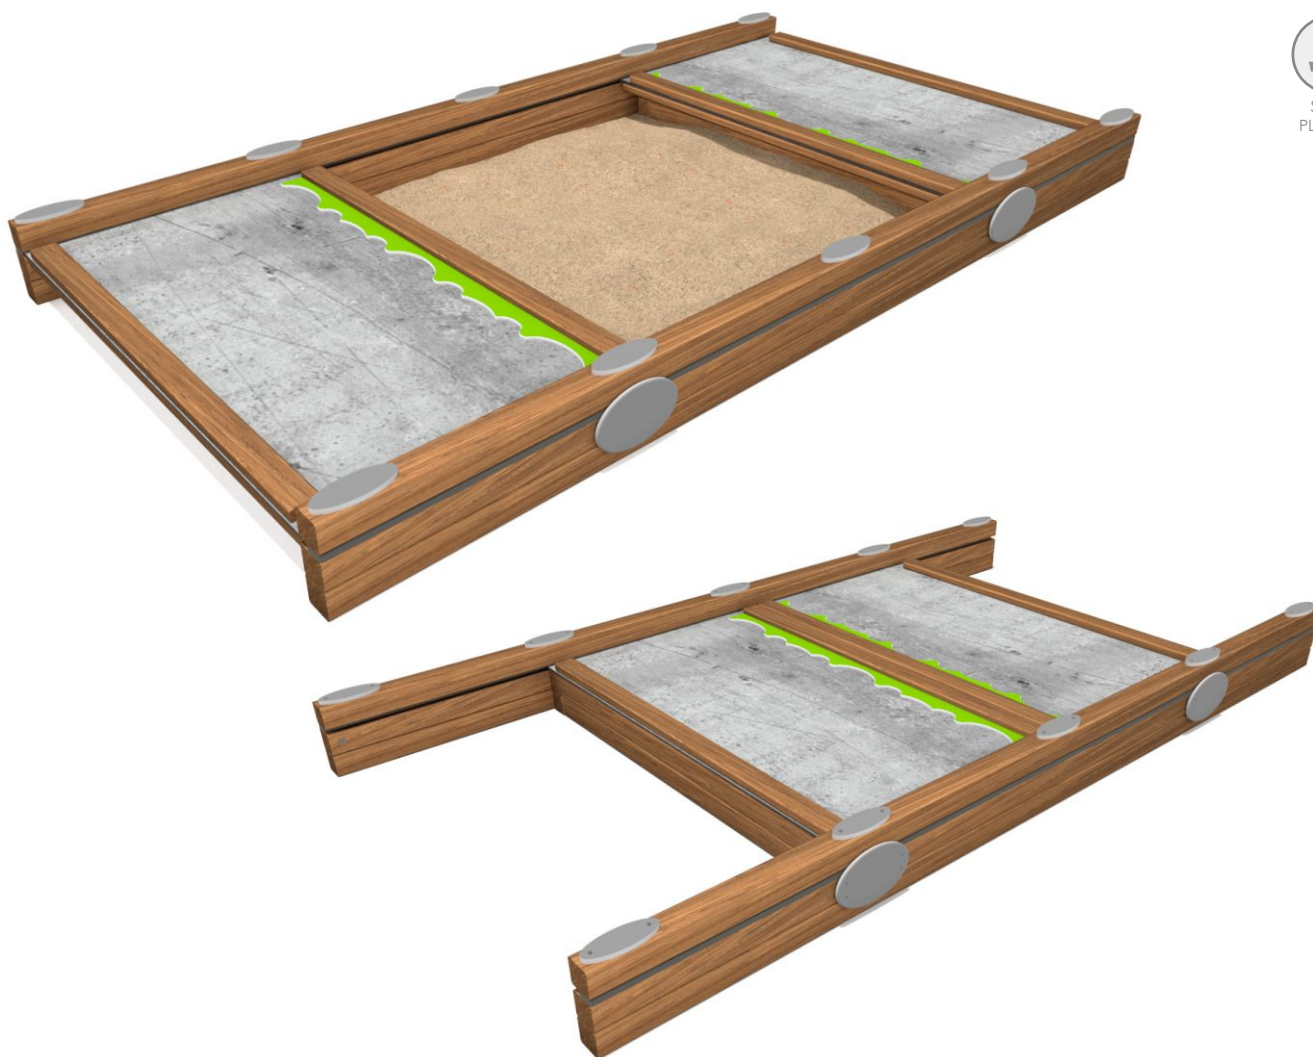

8029

SINGLE

SOCIALIZING

SAND
PLAYING

INFORMATION ABOUT THE PRODUCT

Dimensions	203 x 382 cm
Safety zone	503 x 682 cm
Safety zone area	33 m ²
Overall height	30 cm
Free fall height	30 cm
Amount of users	8
Product complies with EN 1176-1:2017-12	YES
Availability of spare parts	YES
Age range	1-7

According to EN 1176-1:2017-12 norm, the product requires applying a safety surface according to the product's free fall height.

8029

SINGLE

MATERIALS:

SOFT CONIFER WOOD
90 X 90 MM, CORELESS,
GLUED IN LAYERS WITH
POLYURETHANE GLUES,
TOTALLY RESISTANT TO WATER

PLATES OF THE WALLS
MADE OF COLOURFUL
TRIPLE LAYERED 15 MM
HDPE POLYETHYLENE