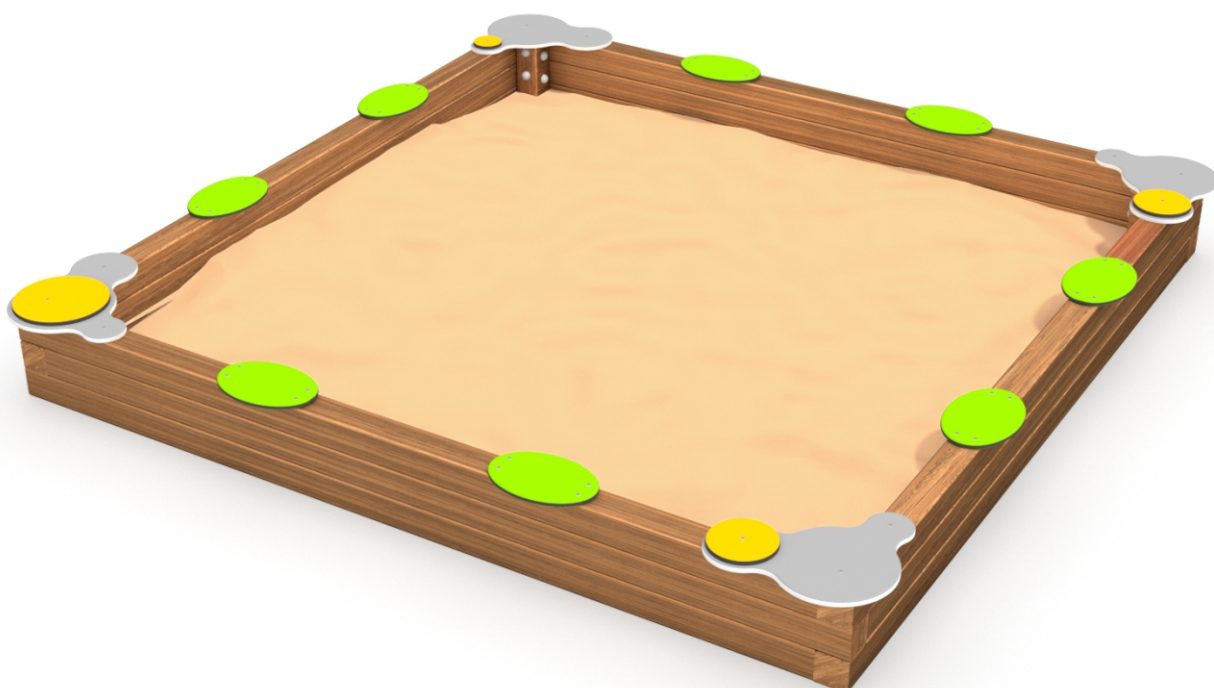

8030

ECO

SOCJALIZACJA

INFORMATION ABOUT THE PRODUCT

Dimensions	A x B x 30 cm A=121,171,221,271,321,371 cm B=121,171,221,271,321,371 cm
Safety zone area	(A+300) x (B+300) cm (31 m ²)
Overall height	30 cm
Free fall height	30 cm
Amount of users	12
Product complies with EN 1176-1:2017	YES
Availability of spare parts	YES
Age range	1-7
According to EN 1176-1:2017 norm, the product requires applying a safety surface according to the product's free fall height.	

8030

MATERIALS:

SOFT CONIFER WOOD
CORELESS, GLUED IN LAYERS
WITH POLYURETHANE GLUES,
TOTALLY RESISTANT TO WATER.

PLATES OF THE WALLS
MADE OF COLOURFUL
TRIPLE LAYERED 15 MM
HDPE POLYETHYLENE, IN
THE HIGHEST QUALITY,
TOTALLY DAMP-PROOF.