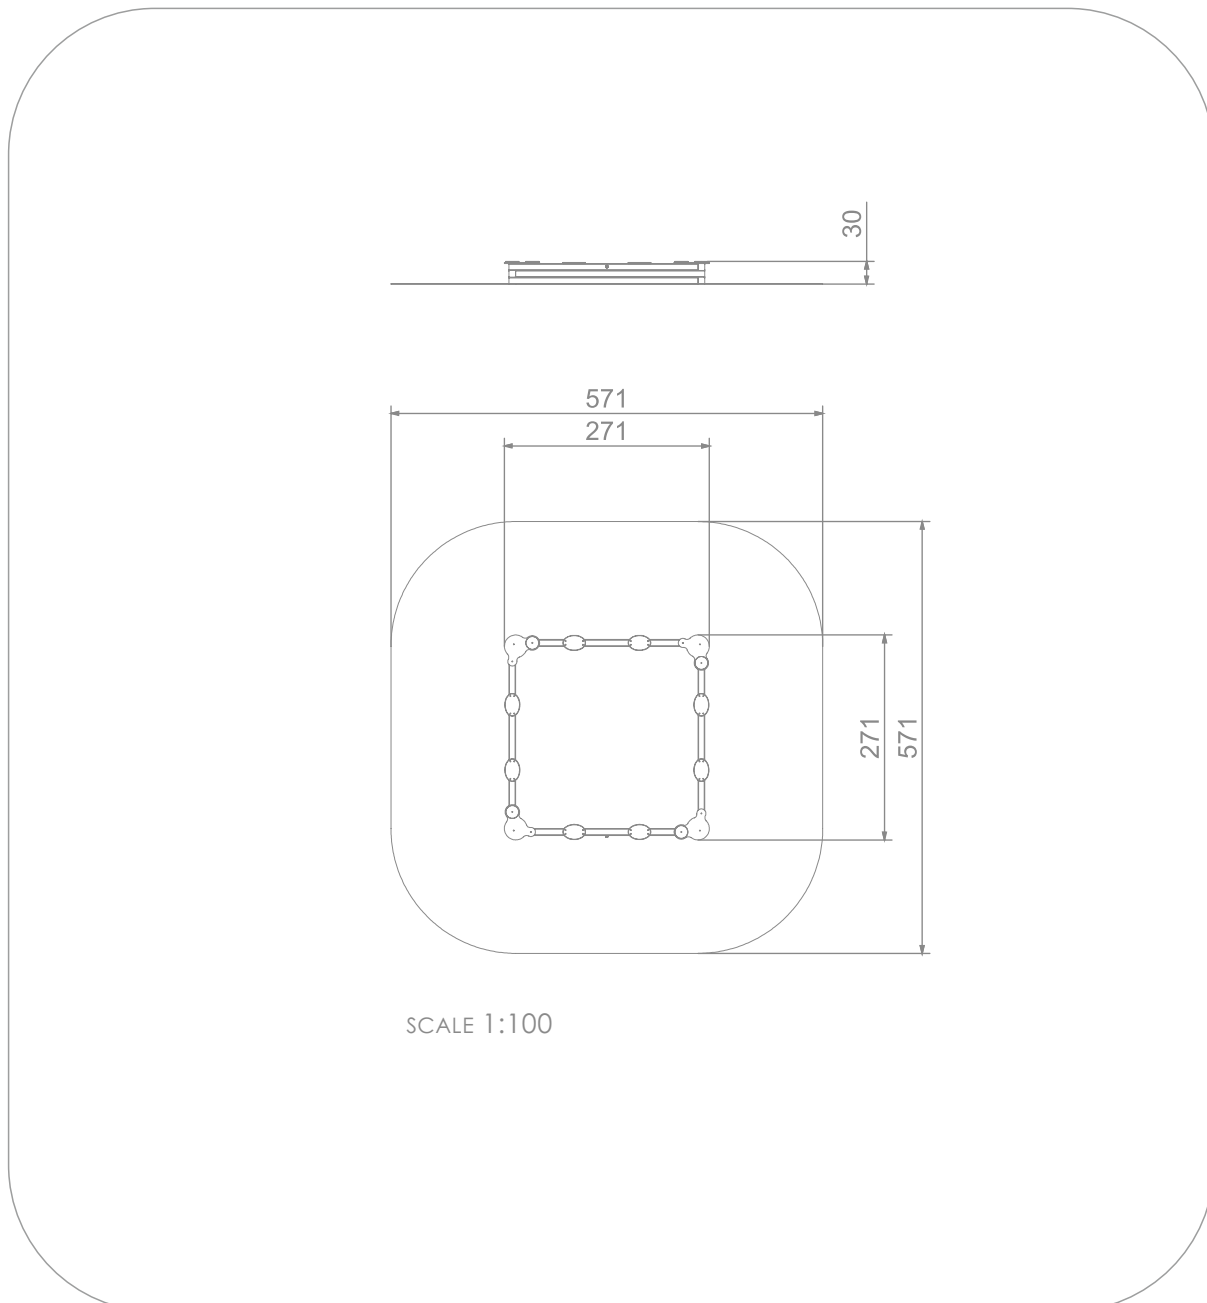

8030

ECO

SOCJALIZACJA

INFORMATION ABOUT THE PRODUCT

Dimensions	A x B x 30 cm A=121,171,221,271,321,371 cm B=121,171,221,271,321,371 cm
Safety zone area	(A+300) x (B+300) cm (31 m ²)
Overall height	30 cm
Free fall height	30 cm
Amount of users	12
Product complies with EN 1176-1:2017	YES
Availability of spare parts	YES
Age range	1-7
According to EN 1176-1:2017 norm, the product requires applying a safety surface according to the product's free fall height.	

8030

MATERIALS:

SOFT CONIFER WOOD
CORELESS, GLUED IN LAYERS
WITH POLYURETHANE GLUES,
TOTALLY RESISTANT TO WATER.

PLATES OF THE WALLS
MADE OF COLOURFUL
TRIPLE LAYERED 15 MM
HDPE POLYETHYLENE, IN
THE HIGHEST QUALITY,
TOTALLY DAMP-PROOF.