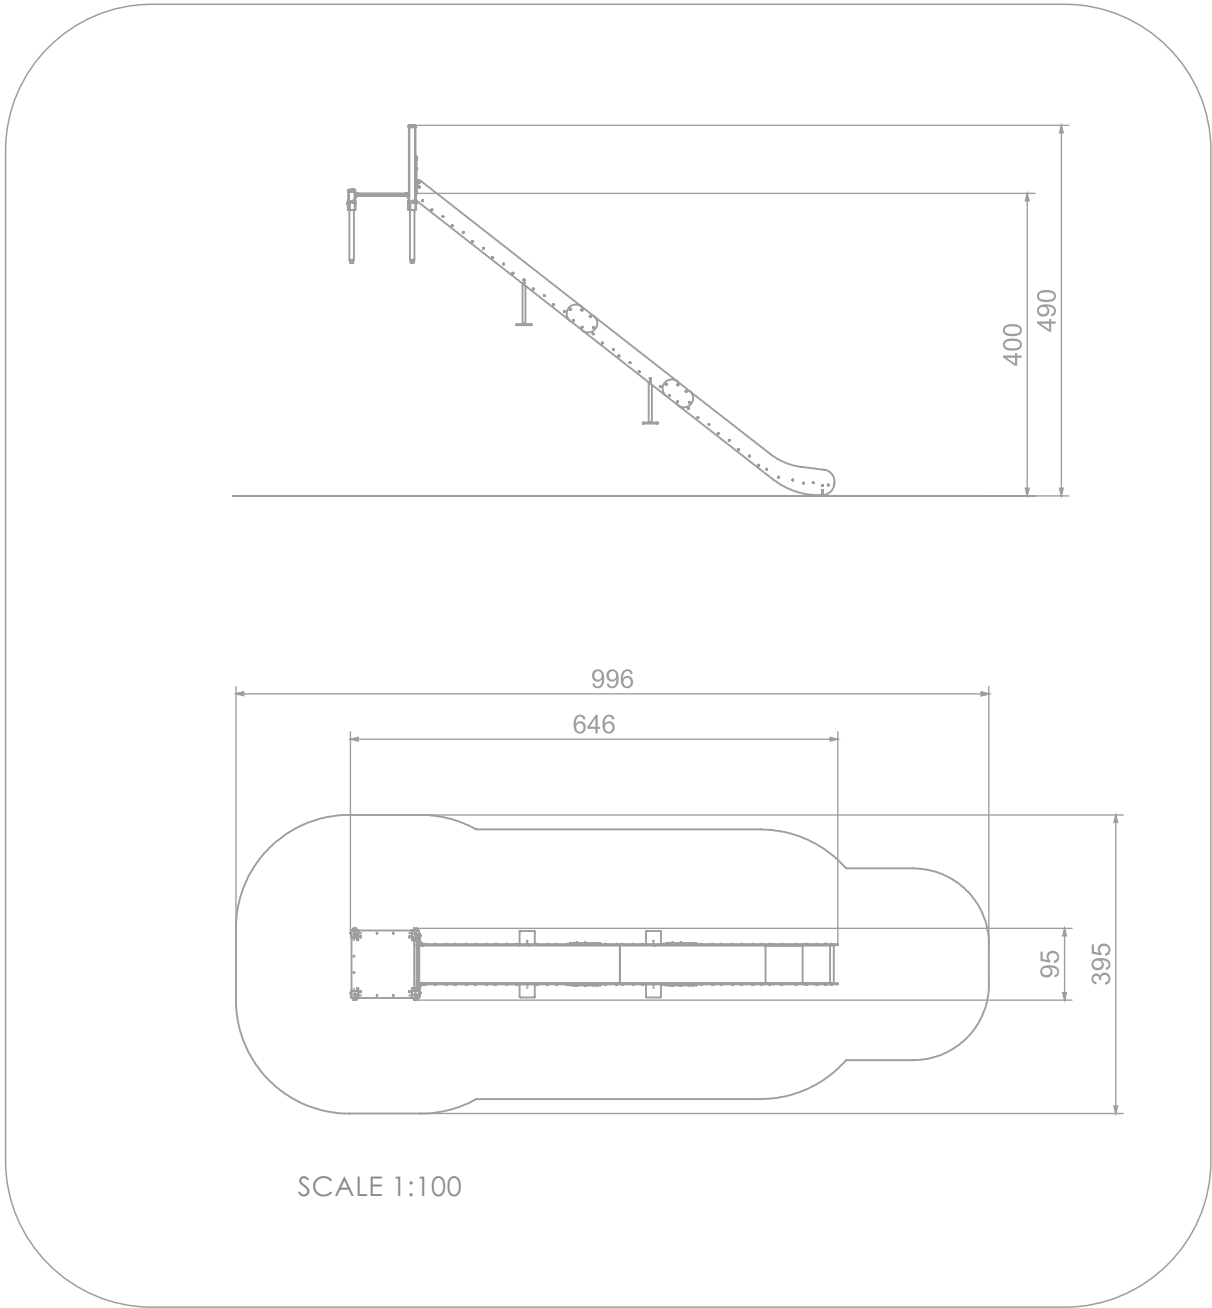

8060

SINGLE

SOCIALIZING

SLIDING

INFORMATION ABOUT THE PRODUCT

Dimensions	95 x 646 cm
Impact area	395 x 996 cm
Safety zone area	33 m ²
Overall Height	490 cm
Free fall Height	32 cm
Slide height	400 cm
Platform Height	32 cm
Available slide heights	60, 90, 120, 150, 180, 200, 250, 300, 400 cm
Amount of users	3
Product complies with PN-EN 1176-1:2017	YES
Availability of spare parts	YES
Age range	3-12
According to PN-EN 1176-1:2017 norm, the product requires applying a safety surface according to the product's free fall height.	

8060

SINGLE

MATERIALS:

<p>PLATES OF THE WALLS MADE OF COLOURFUL TRIPLE LAYERED 15 MM HDPE POLYETHYLENE, IN THE HIGHEST QUALITY</p>	<p>SLIDES MADE OF STAINLESS STEEL AISI 304. METAL SHEET WITH A THICKNESS OF 2 MM FORMED IN A CNC TECHNIQUE</p>	<p>WOODEN POSTS ANCHORED TO THE GROUND WITH POWDER GALVANIZED AND POWDER COATED STEEL ANCHORS</p>	<p>SAFE POST COVERS MADE OF INJECTION MOLDED POLYAMIDE</p>	<p>SOFT CONIFER WOOD 90 X 90 MM, CORELESS, GLUED IN LAYERS WITH POLYURETHANE GLUES, TOTALLY RESISTANT TO WATER</p>	<p>ANTI-SLIP ANTHRACITE 10MM HPL PLATFORM PLATE WITH A VERY HIGH RESISTANCE TO WEATHER CONDITIONS AND ATTRITION</p>
					