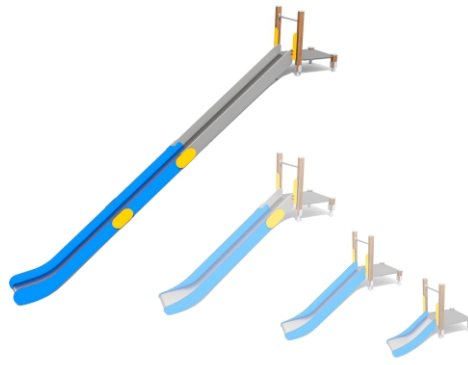

8060

SINGLE

SOCIALIZING

SLIDING

INFORMATION ABOUT THE PRODUCT

Dimensions	95 x 646 cm
Impact area	395 x 996 cm
Safety zone area	33 m ²
Overall Height	490 cm
Free fall Height	32 cm
Slide height	400 cm
Platform Height	32 cm
Available slide heights	60, 90, 120, 150, 180, 200, 250, 300, 400 cm
Amount of users	3
Product complies with PN-EN 1176-1:2017	YES
Availability of spare parts	YES
Age range	3-12
According to PN-EN 1176-1:2017 norm, the product requires applying a safety surface according to the product's free fall height.	

8060

SINGLE

MATERIALS:

<p>PLATES OF THE WALLS MADE OF COLOURFUL TRIPLE LAYERED 15 MM HDPE POLYETHYLENE, IN THE HIGHEST QUALITY</p>	<p>SLIDES MADE OF STAINLESS STEEL AISI 304. METAL SHEET WITH A THICKNESS OF 2 MM FORMED IN A CNC TECHNIQUE</p>	<p>WOODEN POSTS ANCHORED TO THE GROUND WITH POWDER GALVANIZED AND POWDER COATED STEEL ANCHORS</p>	<p>SAFE POST COVERS MADE OF INJECTION MOLDED POLYAMIDE</p>	<p>SOFT CONIFER WOOD 90 X 90 MM, CORELESS, GLUED IN LAYERS WITH POLYURETHANE GLUES, TOTALLY RESISTANT TO WATER</p>	<p>ANTI-SLIP ANTHRACITE 10MM HPL PLATFORM PLATE WITH A VERY HIGH RESISTANCE TO WEATHER CONDITIONS AND ATTRITION</p>
					