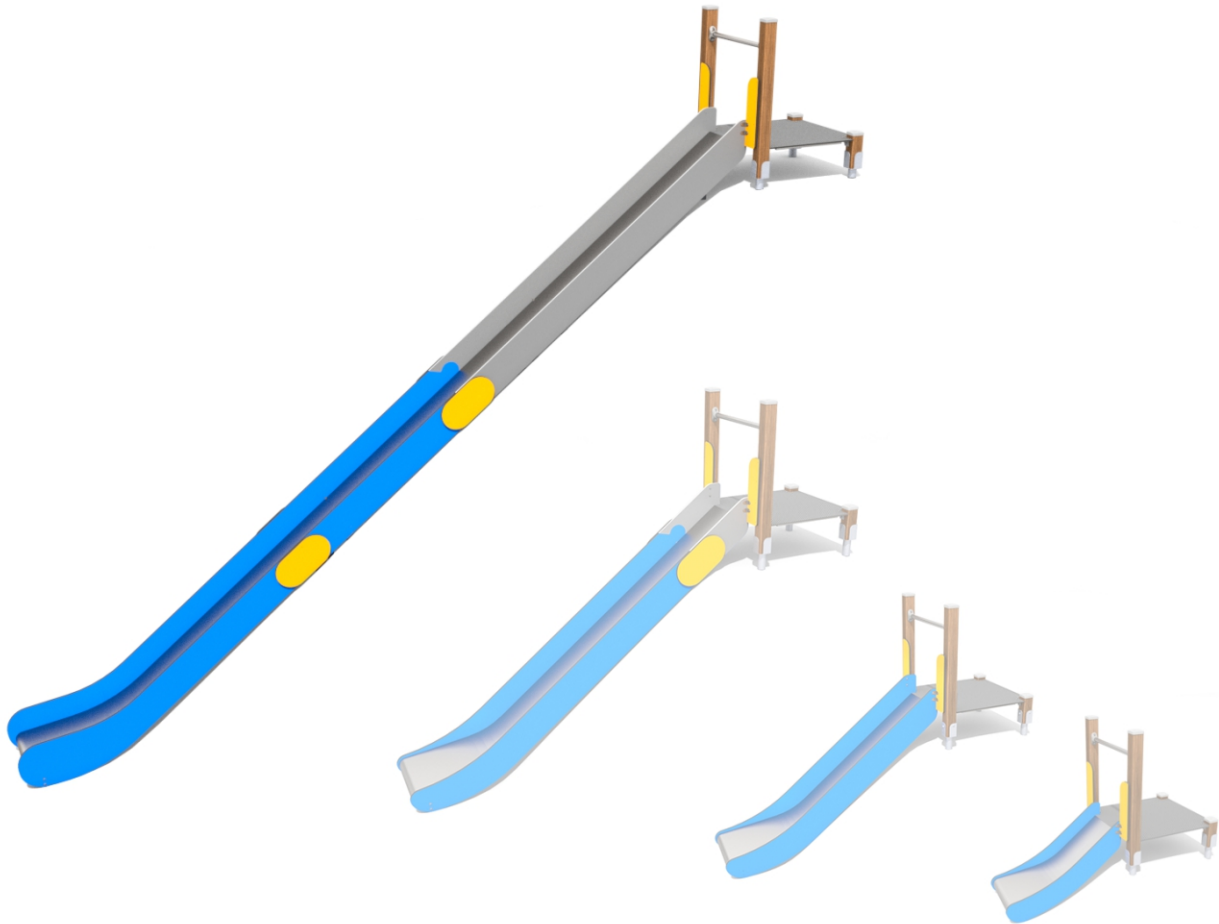

8060

SINGLE

SOCIALIZING

SLIDING

INFORMATION ABOUT THE PRODUCT

Dimensions	95 x 646 cm
Impact area	395 x 996 cm
Safety zone area	33 m ²
Overall Height	490 cm
Free fall Height	32 cm
Slide height	400 cm
Platform Height	32 cm
Available slide heights	60, 90, 120, 150, 180, 200, 250, 300, 400 cm
Amount of users	3
Product complies with PN-EN 1176-1:2017	YES
Availability of spare parts	YES
Age range	3-12
According to PN-EN 1176-1:2017 norm, the product requires applying a safety surface according to the product's free fall height.	

8060

SINGLE

MATERIALS:

<p>PLATES OF THE WALLS MADE OF COLOURFUL TRIPLE LAYERED 15 MM HDPE POLYETHYLENE, IN THE HIGHEST QUALITY</p>	<p>SLIDES MADE OF STAINLESS STEEL AISI 304. METAL SHEET WITH A THICKNESS OF 2 MM FORMED IN A CNC TECHNIQUE</p>	<p>WOODEN POSTS ANCHORED TO THE GROUND WITH POWDER GALVANIZED AND POWDER COATED STEEL ANCHORS</p>	<p>SAFE POST COVERS MADE OF INJECTION MOLDED POLYAMIDE</p>	<p>SOFT CONIFER WOOD 90 X 90 MM, CORELESS, GLUED IN LAYERS WITH POLYURETHANE GLUES, TOTALLY RESISTANT TO WATER</p>	<p>ANTI-SLIP ANTHRACITE 10MM HPL PLATFORM PLATE WITH A VERY HIGH RESISTANCE TO WEATHER CONDITIONS AND ATTRITION</p>
					