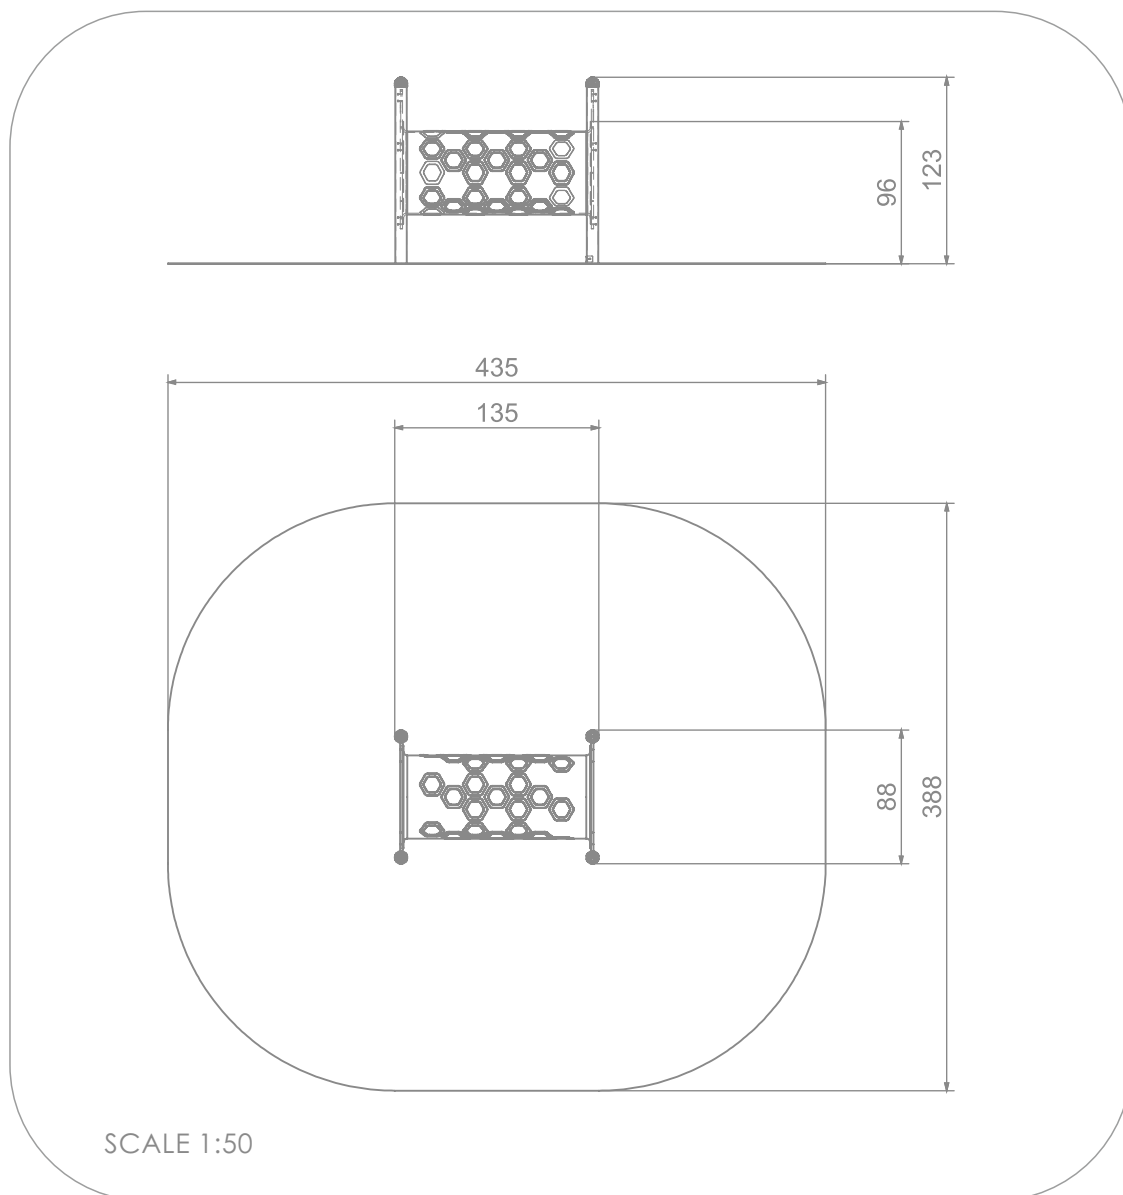

1650

MATERIALS:

SOLID CONSTRUCTION
MADE OF BLACK STEEL
IS235JR, CLEANED THE
SANDBLASTING PROCESS

PLATES OF THE WALLS
MADE OF COLOURFUL
TRIPLE LAYERED 15 MM
HDPE POLYETHYLENE

TUBE MADE OF LDPE
POLYETHYLENE
ROTATIONALLY MOLDED
WITH THE INNER DIAMETER
OF 53,3 CM AND THE
LENGTH OF 125 CM

SAFE PIPE PLUGS MADE OF
INJECTION MOLDED
POLYAMIDE

PLATE AND ROPE
CONNECTORS MADE OF
INJECTION MOLDED
POLYAMIDE