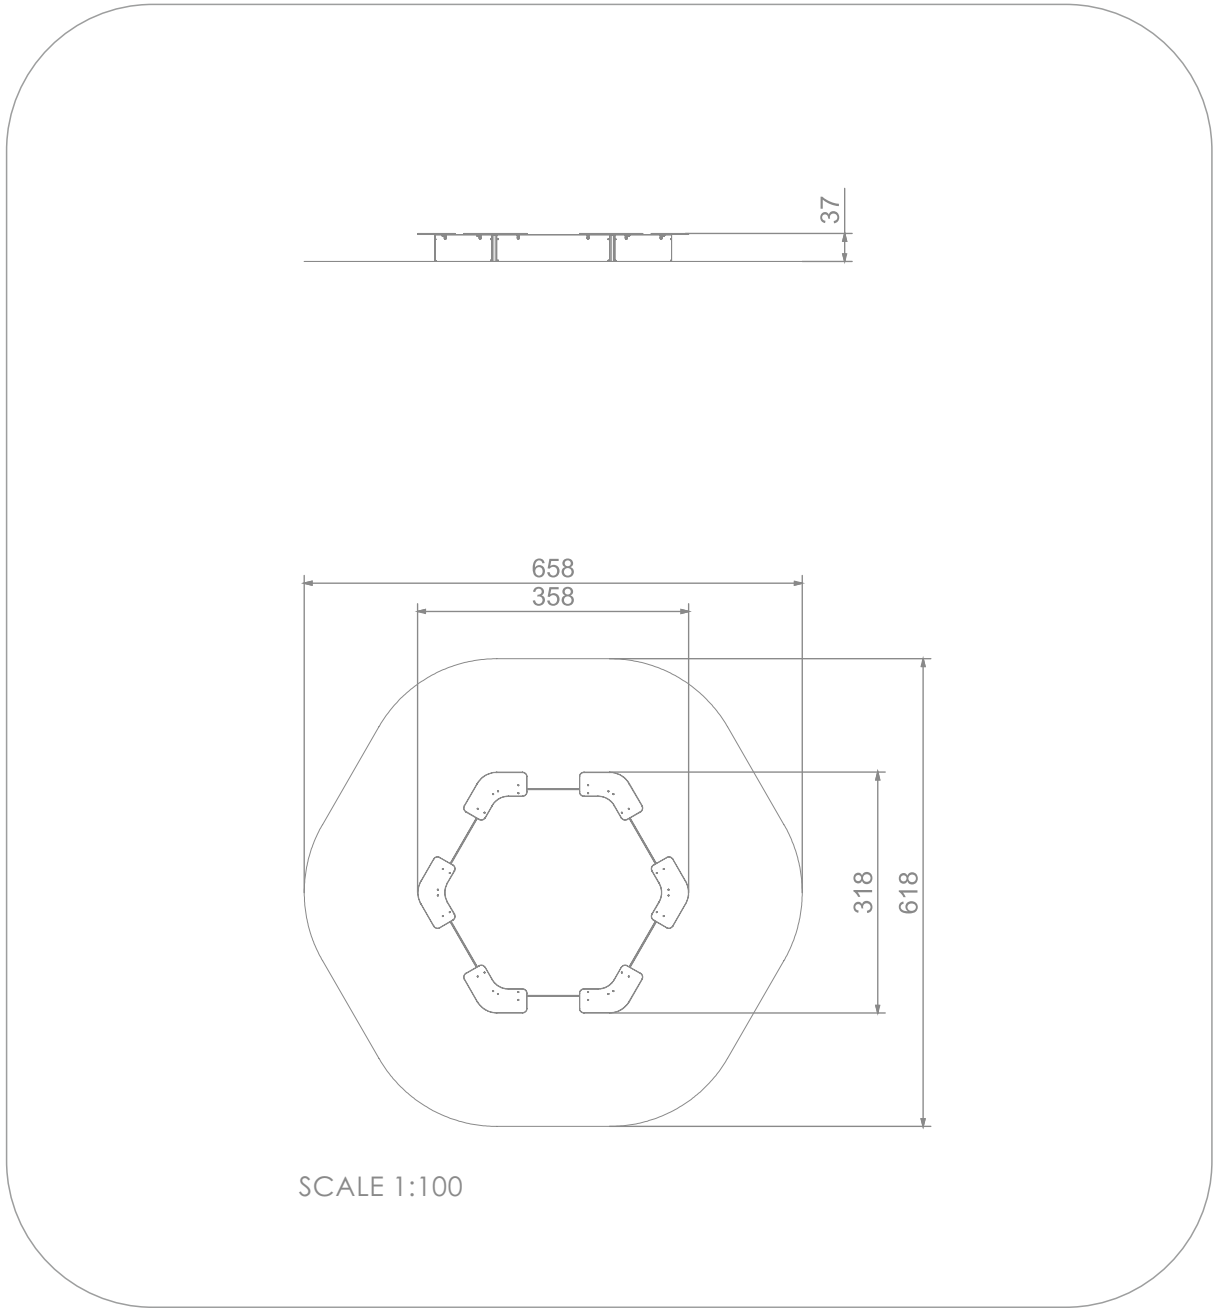

2001

SINGLE

SOCIALIZING

SAND
PLAYING

INFORMATION ABOUT THE PRODUCT

Dimensions	358 x 318 cm
Safety zone	658 x 618 cm
Safety zone area	32 m ²
Overall height	37 cm
Free fall height	37 cm
Amount of users	12
Product complies with EN 1176-1:2017-12	YES
Availability of spare parts	YES
Age range	1-7

According to EN 1176-1:2017-12 norm, the product requires applying a safety surface according to the product's free fall height.

2001

SINGLE

MATERIALS:

SOLID CONSTRUCTION
MADE OF BLACK STEEL
IS235JR, CLEANED THE
SANDBLASTING PROCESS

PLATES OF THE WALLS
MADE OF COLOURFUL
TRIPLE LAYERED 15 MM
HDPE POLYETHYLENE

CONNECTING ELEMENTS
LIKE SCREWS, NUTS,
WASHERS MADE OF
STAINLESS STEEL