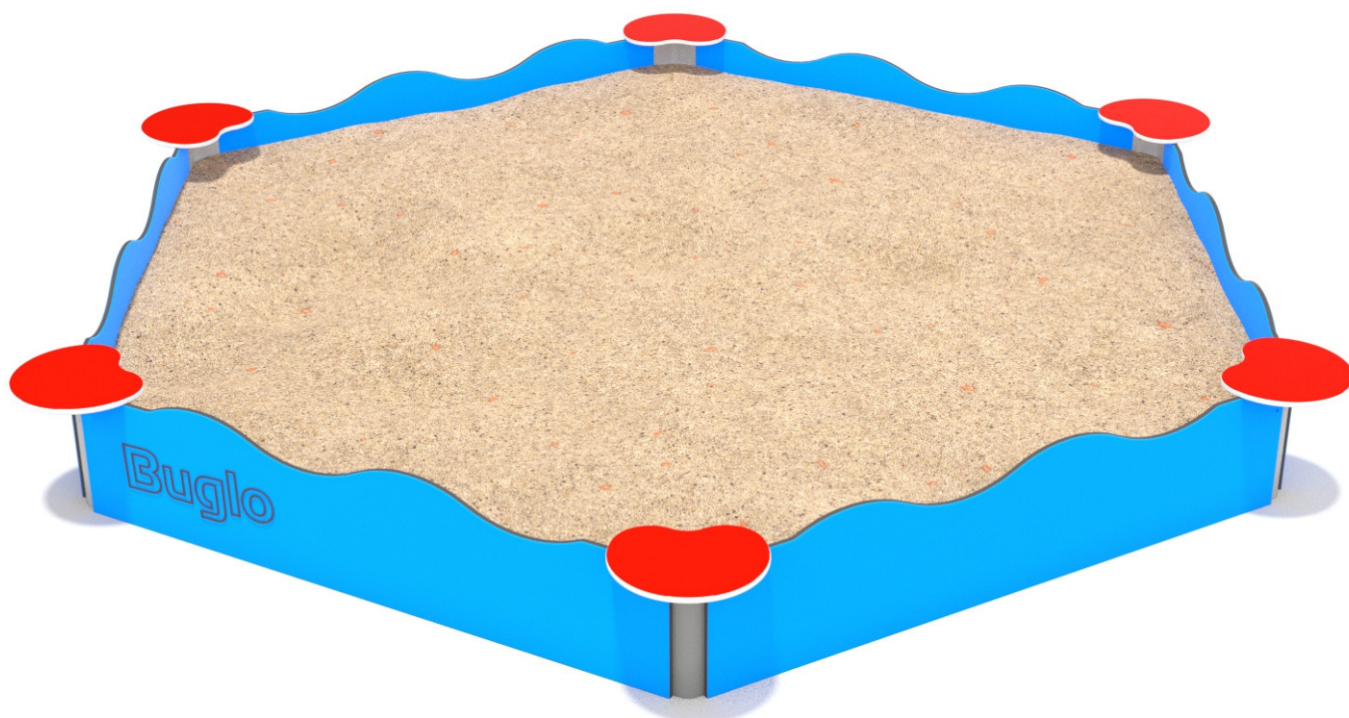

2003

SINGLE

SOCIALIZING

SAND
PLAYING

INFORMATION ABOUT THE PRODUCT

Dimensions	298 x 340 cm
Safety zone	605 x 648 cm
Safety zone area	31 m ²
Overall height	34 cm
Free fall height	34 cm
Amount of users	10
Product complies with EN 1176-1:2017	YES
Availability of spare parts	YES
Age range	1-7

According to EN 1176-1:2017 norm, the product requires applying a safety surface according to the product's free fall height.

MATERIALS:

SOLID CONSTRUCTION
MADE OF BLACK STEEL
IS235JR, CLEANED THE
SANDBLASTING PROCESS

PLATES OF THE WALLS
MADE OF COLOURFUL
TRIPLE LAYERED 15 MM
HDPE POLYETHYLENE

CONNECTING ELEMENTS
LIKE SCREWS, NUTS,
WASHERS MADE OF
STAINLESS STEEL