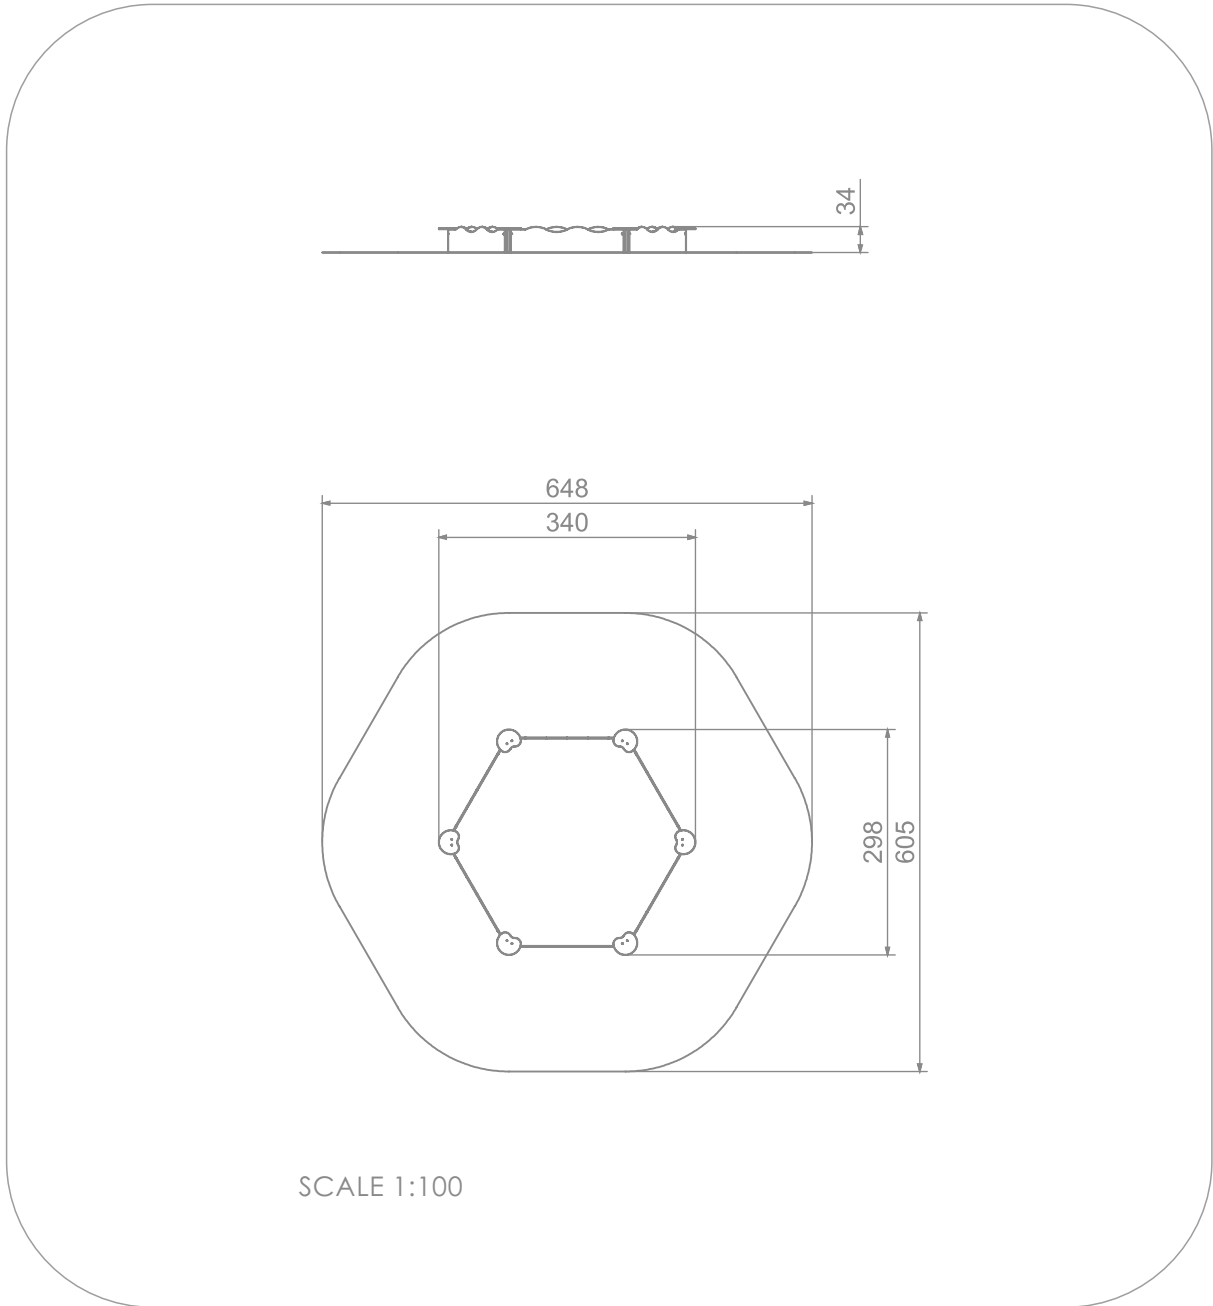

2003

SINGLE

SOCIALIZING

SAND
PLAYING

INFORMATION ABOUT THE PRODUCT

Dimensions	298 x 340 cm
Safety zone	605 x 648 cm
Safety zone area	31 m ²
Overall height	34 cm
Free fall height	34 cm
Amount of users	10
Product complies with EN 1176-1:2017	YES
Availability of spare parts	YES
Age range	1-7

According to EN 1176-1:2017 norm, the product requires applying a safety surface according to the product's free fall height.

MATERIALS:

SOLID CONSTRUCTION
MADE OF BLACK STEEL
IS235JR, CLEANED THE
SANDBLASTING PROCESS

PLATES OF THE WALLS
MADE OF COLOURFUL
TRIPLE LAYERED 15 MM
HDPE POLYETHYLENE

CONNECTING ELEMENTS
LIKE SCREWS, NUTS,
WASHERS MADE OF
STAINLESS STEEL