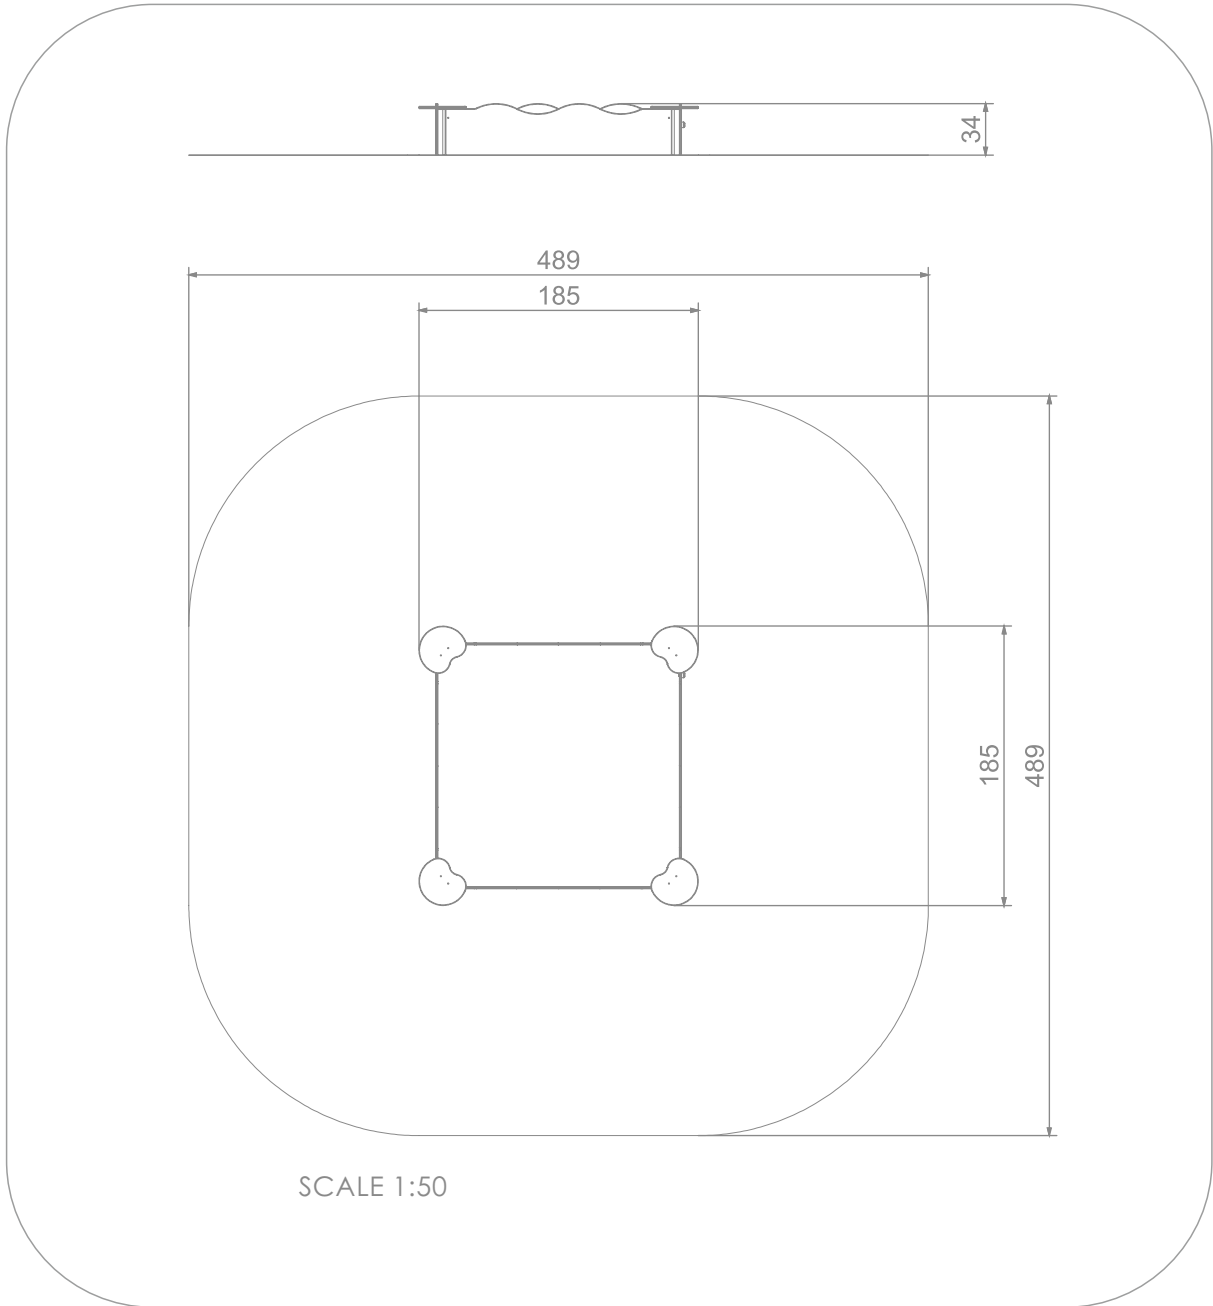

2004

SINGLE

SOCIALIZING

SAND
PLAYING

INFORMATION ABOUT THE PRODUCT

Dimensions	185 x 185 cm
Safety zone	489 x 489 cm
Safety zone area	22 m ²
Overall height	34 cm
Free fall height	34 cm
Amount of users	6
Product complies with EN 1176-1:2017	YES
Availability of spare parts	YES
Age range	1-7

According to EN 1176-1:2017 norm, the product requires applying a safety surface according to the product's free fall height.

MATERIALS:

SOLID CONSTRUCTION
MADE OF BLACK STEEL
IS235JR, CLEANED THE
SANDBLASTING PROCESS

PLATES OF THE WALLS
MADE OF COLOURFUL
TRIPLE LAYERED 15 MM
HDPE POLYETHYLENE

CONNECTING ELEMENTS
LIKE SCREWS, NUTS,
WASHERS MADE OF
STAINLESS STEEL