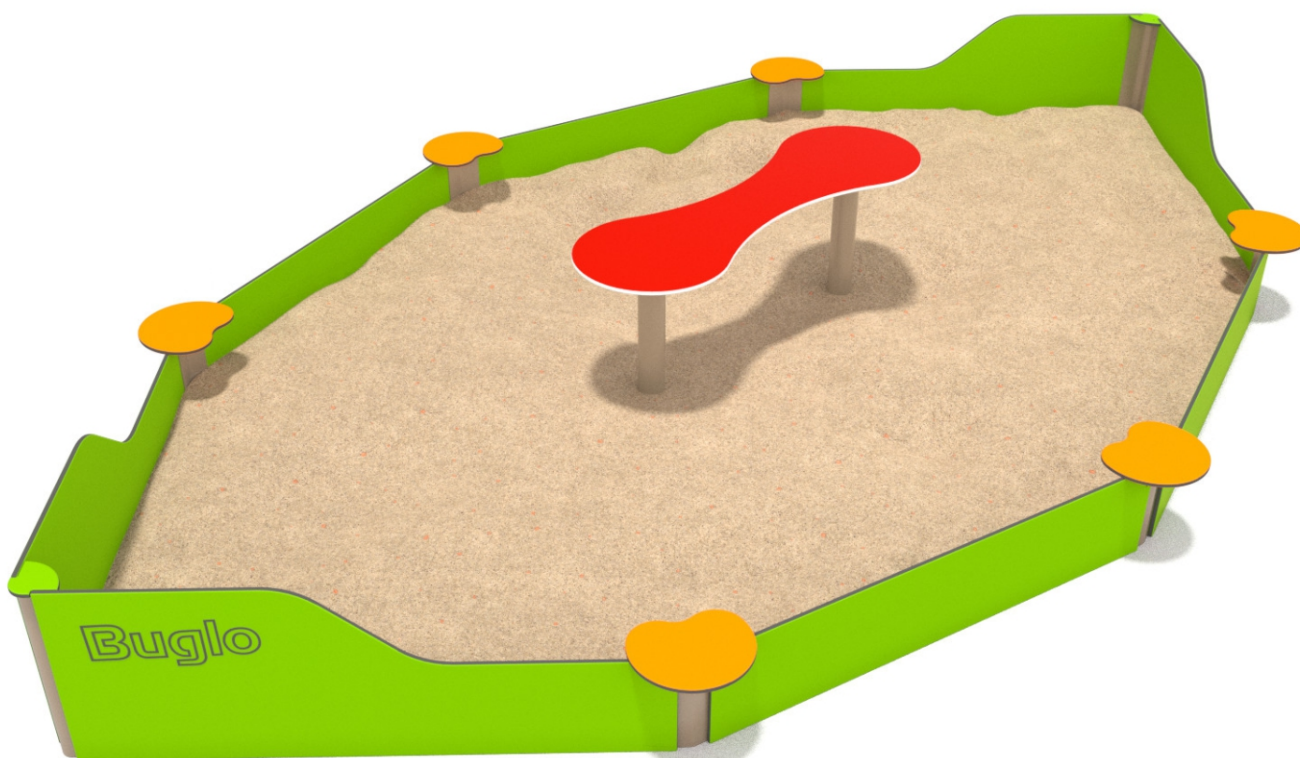

2006

SINGLE

SOCIALIZING

SAND  
PLAYING

#### INFORMATION ABOUT THE PRODUCT

Dimensions	332 x 540 cm
Safety zone	634 x 841 cm
Safety zone area	39 m <sup>2</sup>
Overall height	60 cm
Free fall height	60 cm
Amount of users	12
Product complies with EN 1176-1:2017	YES
Availability of spare parts	YES
Age range	1-7

According to EN 1176-1:2017 norm, the product requires applying a safety surface according to the product's free fall height.

2006

SINGLE

**MATERIALS:**

SOLID CONSTRUCTION  
MADE OF BLACK STEEL  
IS235JR, CLEANED THE  
SANDBLASTING PROCESS

PLATES OF THE WALLS  
MADE OF COLOURFUL  
TRIPLE LAYERED 15 MM  
HDPE POLYETHYLENE

CONNECTING ELEMENTS  
LIKE SCREWS, NUTS,  
WASHERS MADE OF  
STAINLESS STEEL