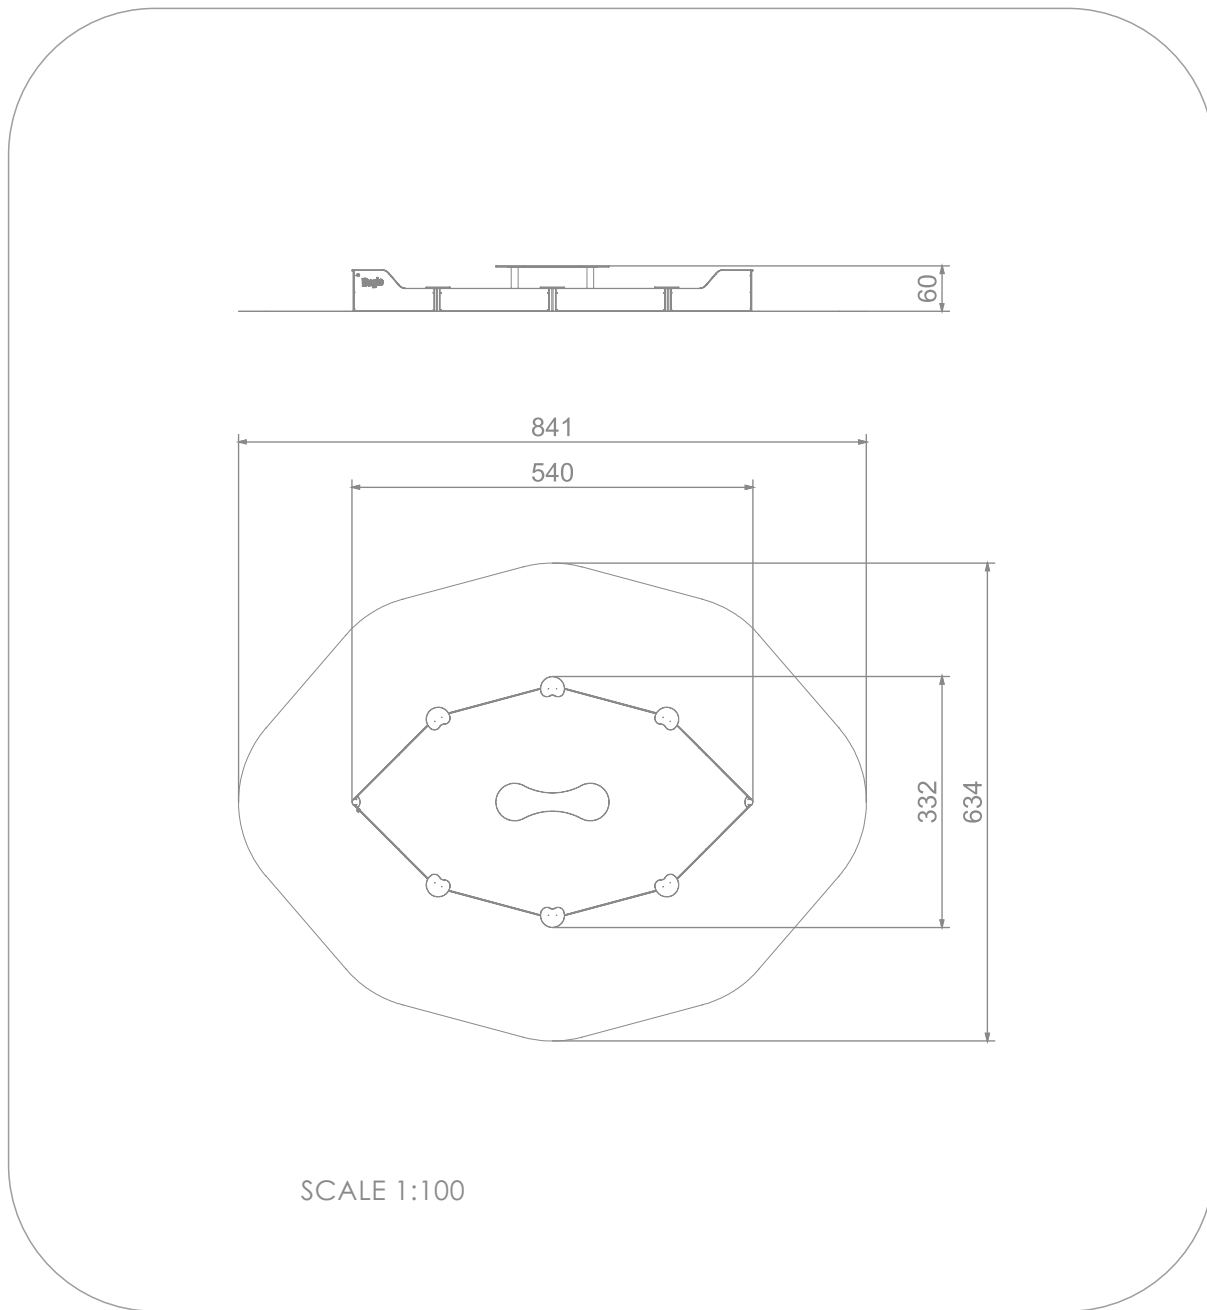

2006

SINGLE