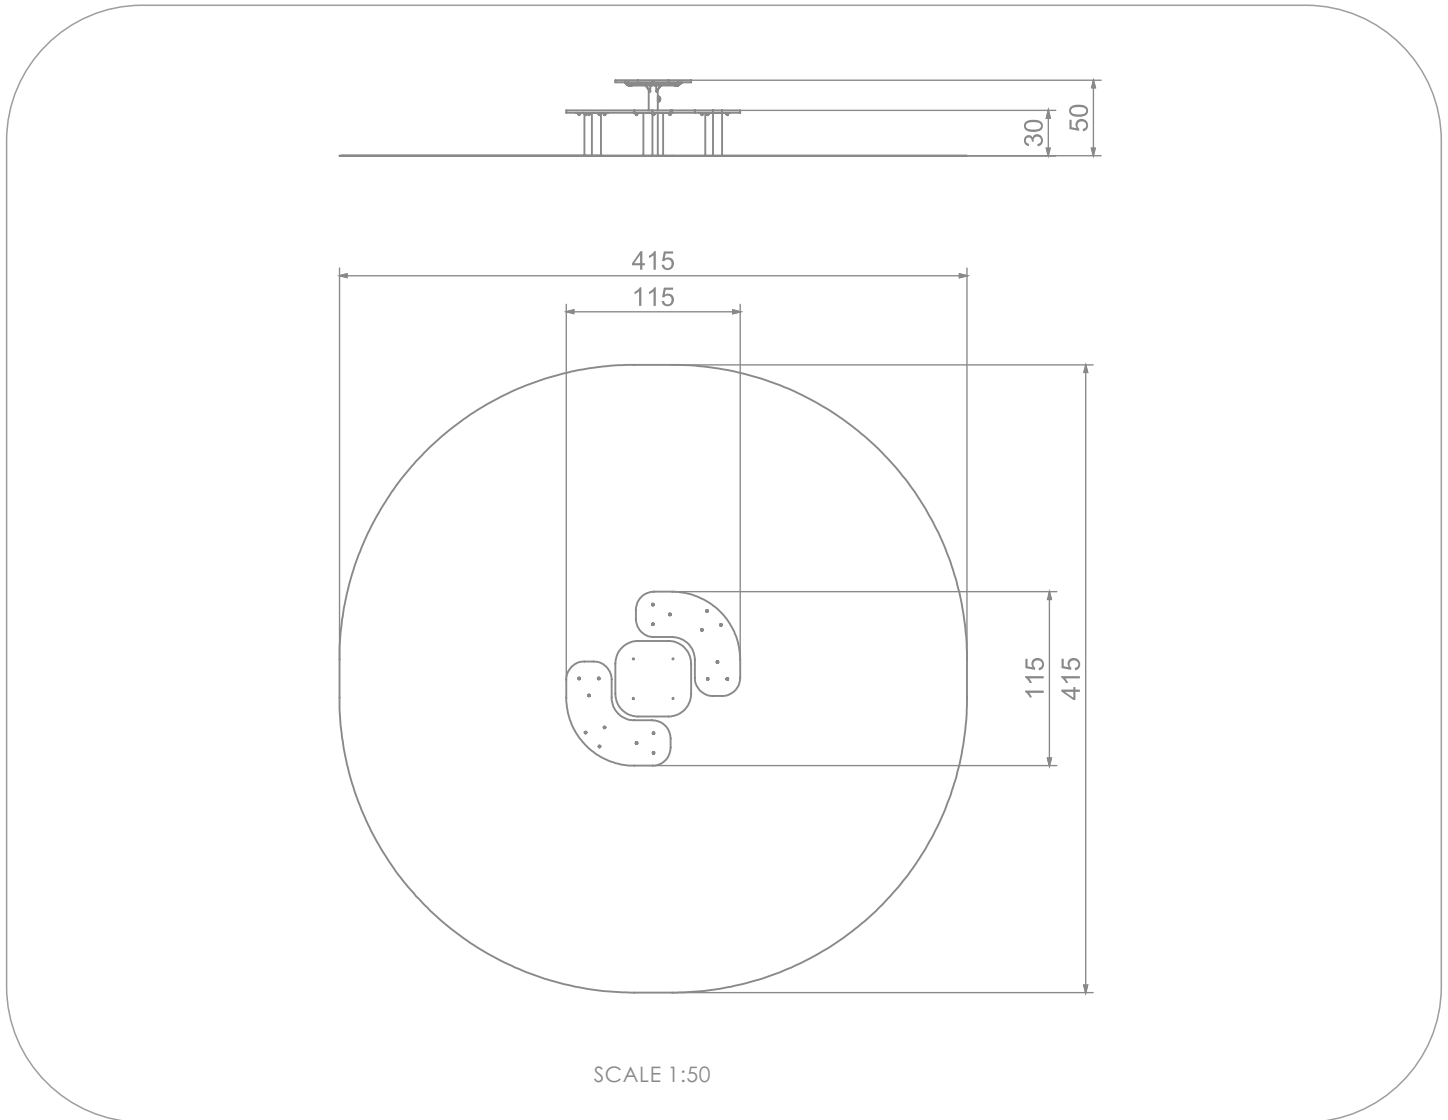

2014

SINGLE

SOCIALIZING

INFORMATION ABOUT THE PRODUCT

Dimensions	115 x 115 cm
Safety zone	415 x 415 cm
Safety zone area	14 m ²
Overall height	50 cm
Free fall height	30 cm
Amount of users	6
Product complies with EN 1176-1:2017	YES
Availability of spare parts	YES
Age range	1-7
<small>According to EN 1176-1:2017 norm, the product requires applying a safety surface according to the product's free fall height.</small>	

SCALE 1:50

MATERIALS:

SOLID CONSTRUCTION
MADE OF BLACK STEEL
IS235JR, CLEANED THE
SANDBLASTING PROCESS

PLATES OF THE WALLS
MADE OF COLOURFUL
TRIPLE LAYERED 15 MM
HDPE POLYETHYLENE