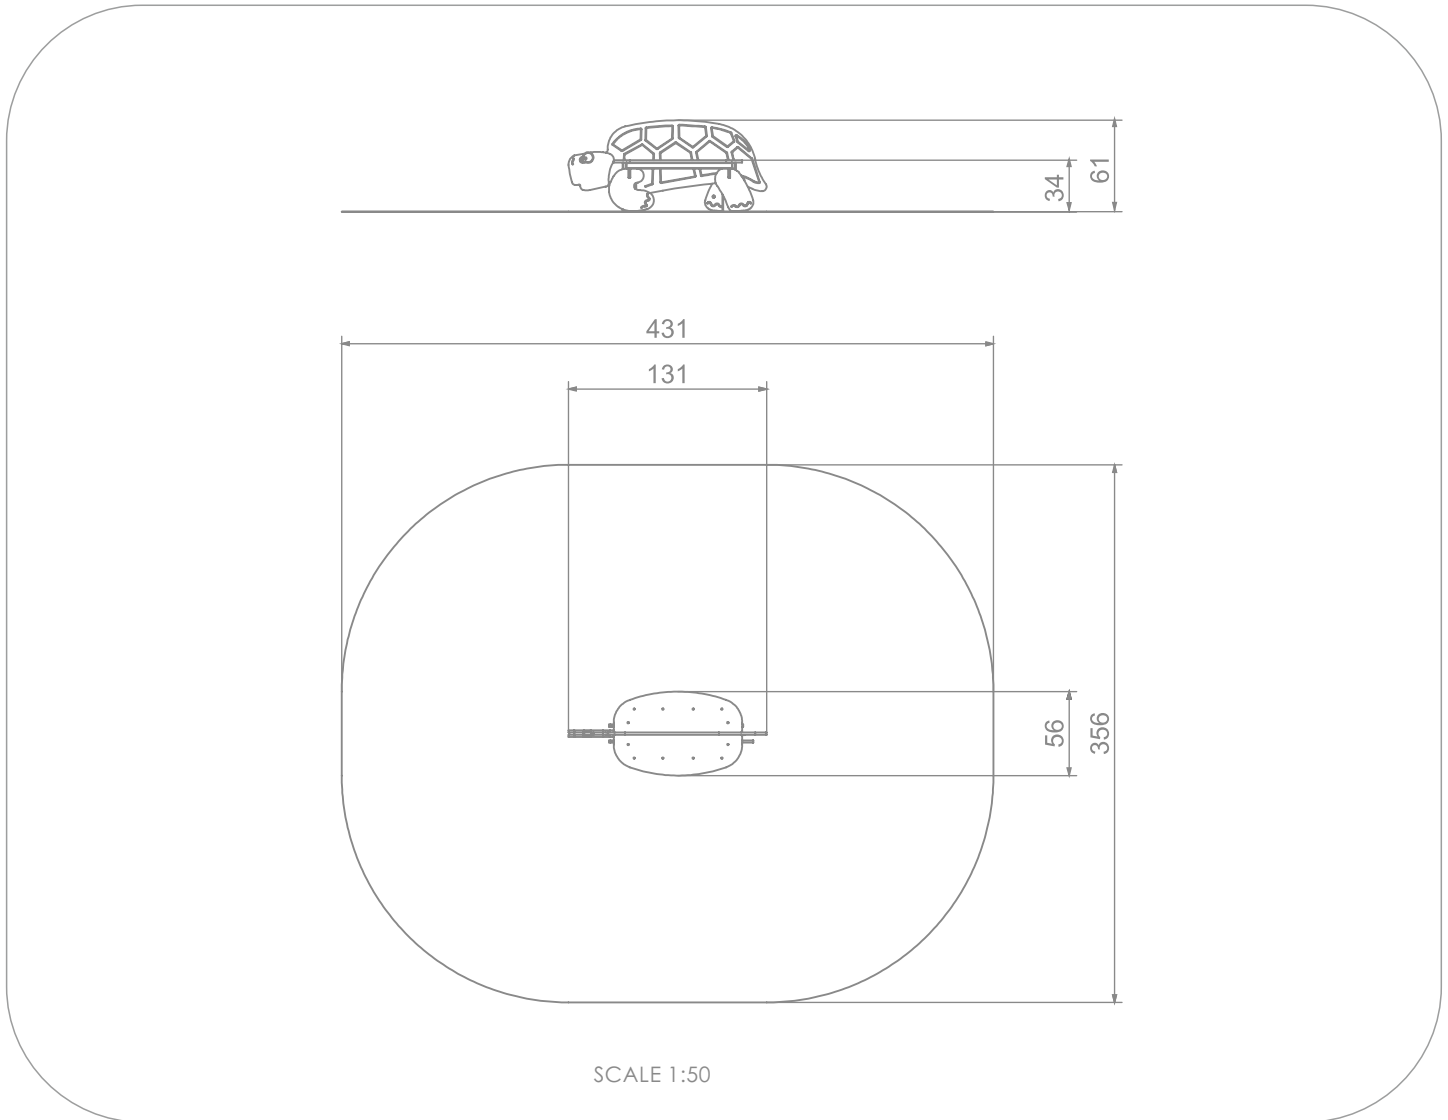

2015

SINGLE

SOCIALIZING

INFORMATION ABOUT THE PRODUCT

| | |
|--------------------------------------|-------------------|
| Dimensions | 56 x 131 cm |
| Safety zone | 356 x 431 cm |
| Safety zone area | 14 m ² |
| Overall height | 61 cm |
| Free fall height | 34cm |
| Amount of users | 4 |
| Product complies with EN 1176-1:2017 | YES |
| Availability of spare parts | YES |
| Age range | 1-7 |

According to EN 1176-1:2017 norm, the product requires applying a safety surface according to the product's free fall height.

MATERIALS:

SOLID CONSTRUCTION
MADE OF BLACK STEEL
IS235JR, CLEANED THE
SANDBLASTING PROCESS

PLATES OF THE WALLS
MADE OF COLOURFUL
TRIPLE LAYERED 15 MM
HDPE POLYETHYLENE