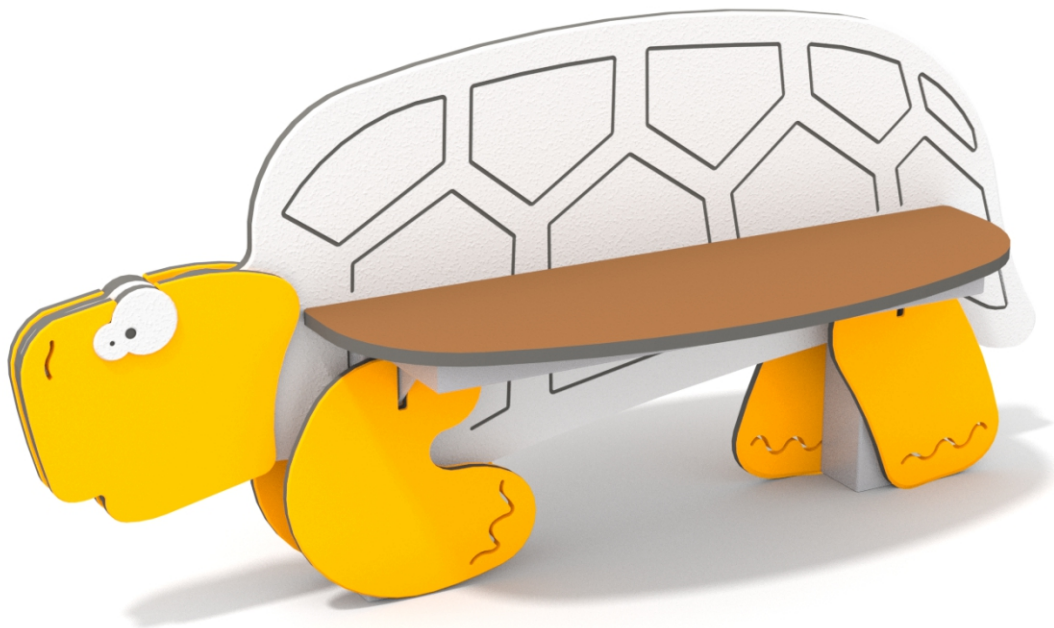

2015

SINGLE

SOCIALIZING

INFORMATION ABOUT THE PRODUCT

| | |
|--------------------------------------|-------------------|
| Dimensions | 56 x 131 cm |
| Safety zone | 356 x 431 cm |
| Safety zone area | 14 m ² |
| Overall height | 61 cm |
| Free fall height | 34cm |
| Amount of users | 4 |
| Product complies with EN 1176-1:2017 | YES |
| Availability of spare parts | YES |
| Age range | 1-7 |

According to EN 1176-1:2017 norm, the product requires applying a safety surface according to the product's free fall height.

MATERIALS:

SOLID CONSTRUCTION
MADE OF BLACK STEEL
IS235JR, CLEANED THE
SANDBLASTING PROCESS

PLATES OF THE WALLS
MADE OF COLOURFUL
TRIPLE LAYERED 15 MM
HDPE POLYETHYLENE